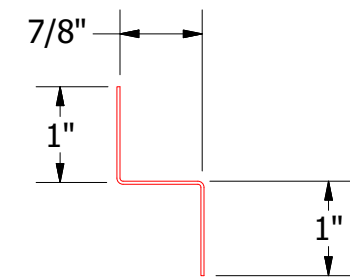

Horizontal Panel

VSA661 - Base Trim

VSA681 - Support Z

ATAS INTERNATIONAL, INC
 Allentown PA
 610-395-8445
 Mesa AZ
 480-558-7210

TITLE
Versa-Seam Head Window Flange Detail

REV. NO.	DATE	DESCRIPTION OF REVISION	BY	APP	DWG. NO.	DR	DATE
						MBP	7/31/2018
					MATERIAL	APP	DATE
					SH. SIZE	B	SCALE X:X