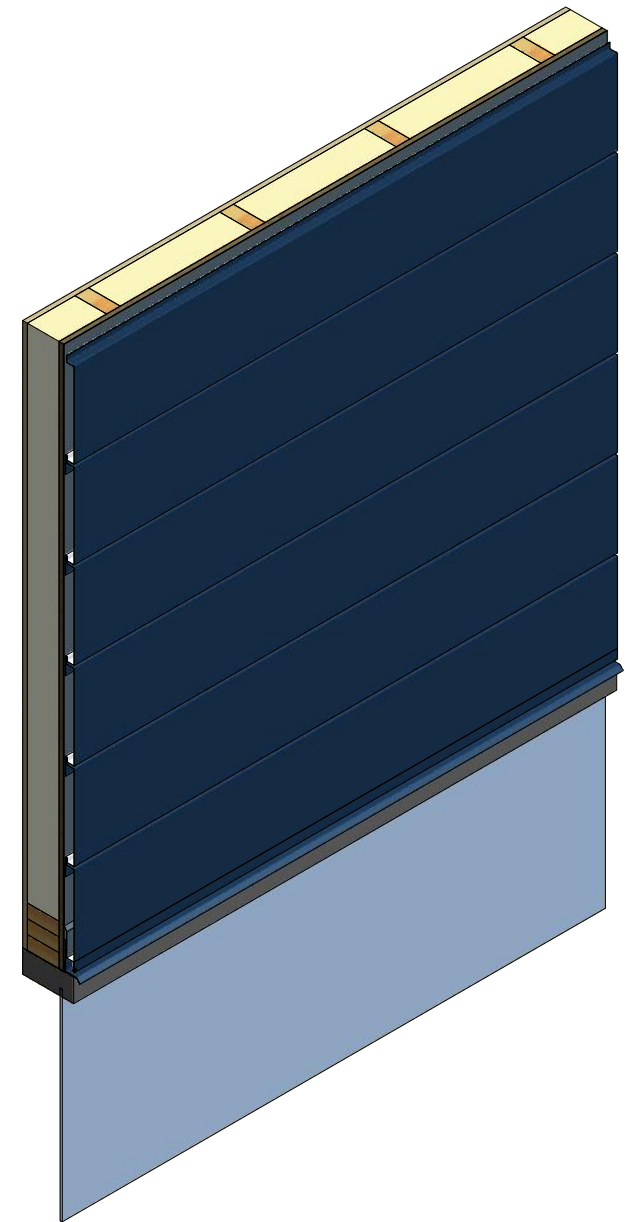

Horizontal Panel

VSA661 - Base Trim

VSA681 - Support Z

ATAS INTERNATIONAL, INC
 Allentown PA
 610-395-8445
 Mesa AZ
 480-558-7210

TITLE
Versa-Seam Head Window Flange Detail

REV. NO.	DATE	DESCRIPTION OF REVISION	BY	APP	DWG. NO.	DR	DATE
						MBP	7/31/2018
					MATERIAL	APP	DATE
					SH. SIZE	B	SCALE X:X