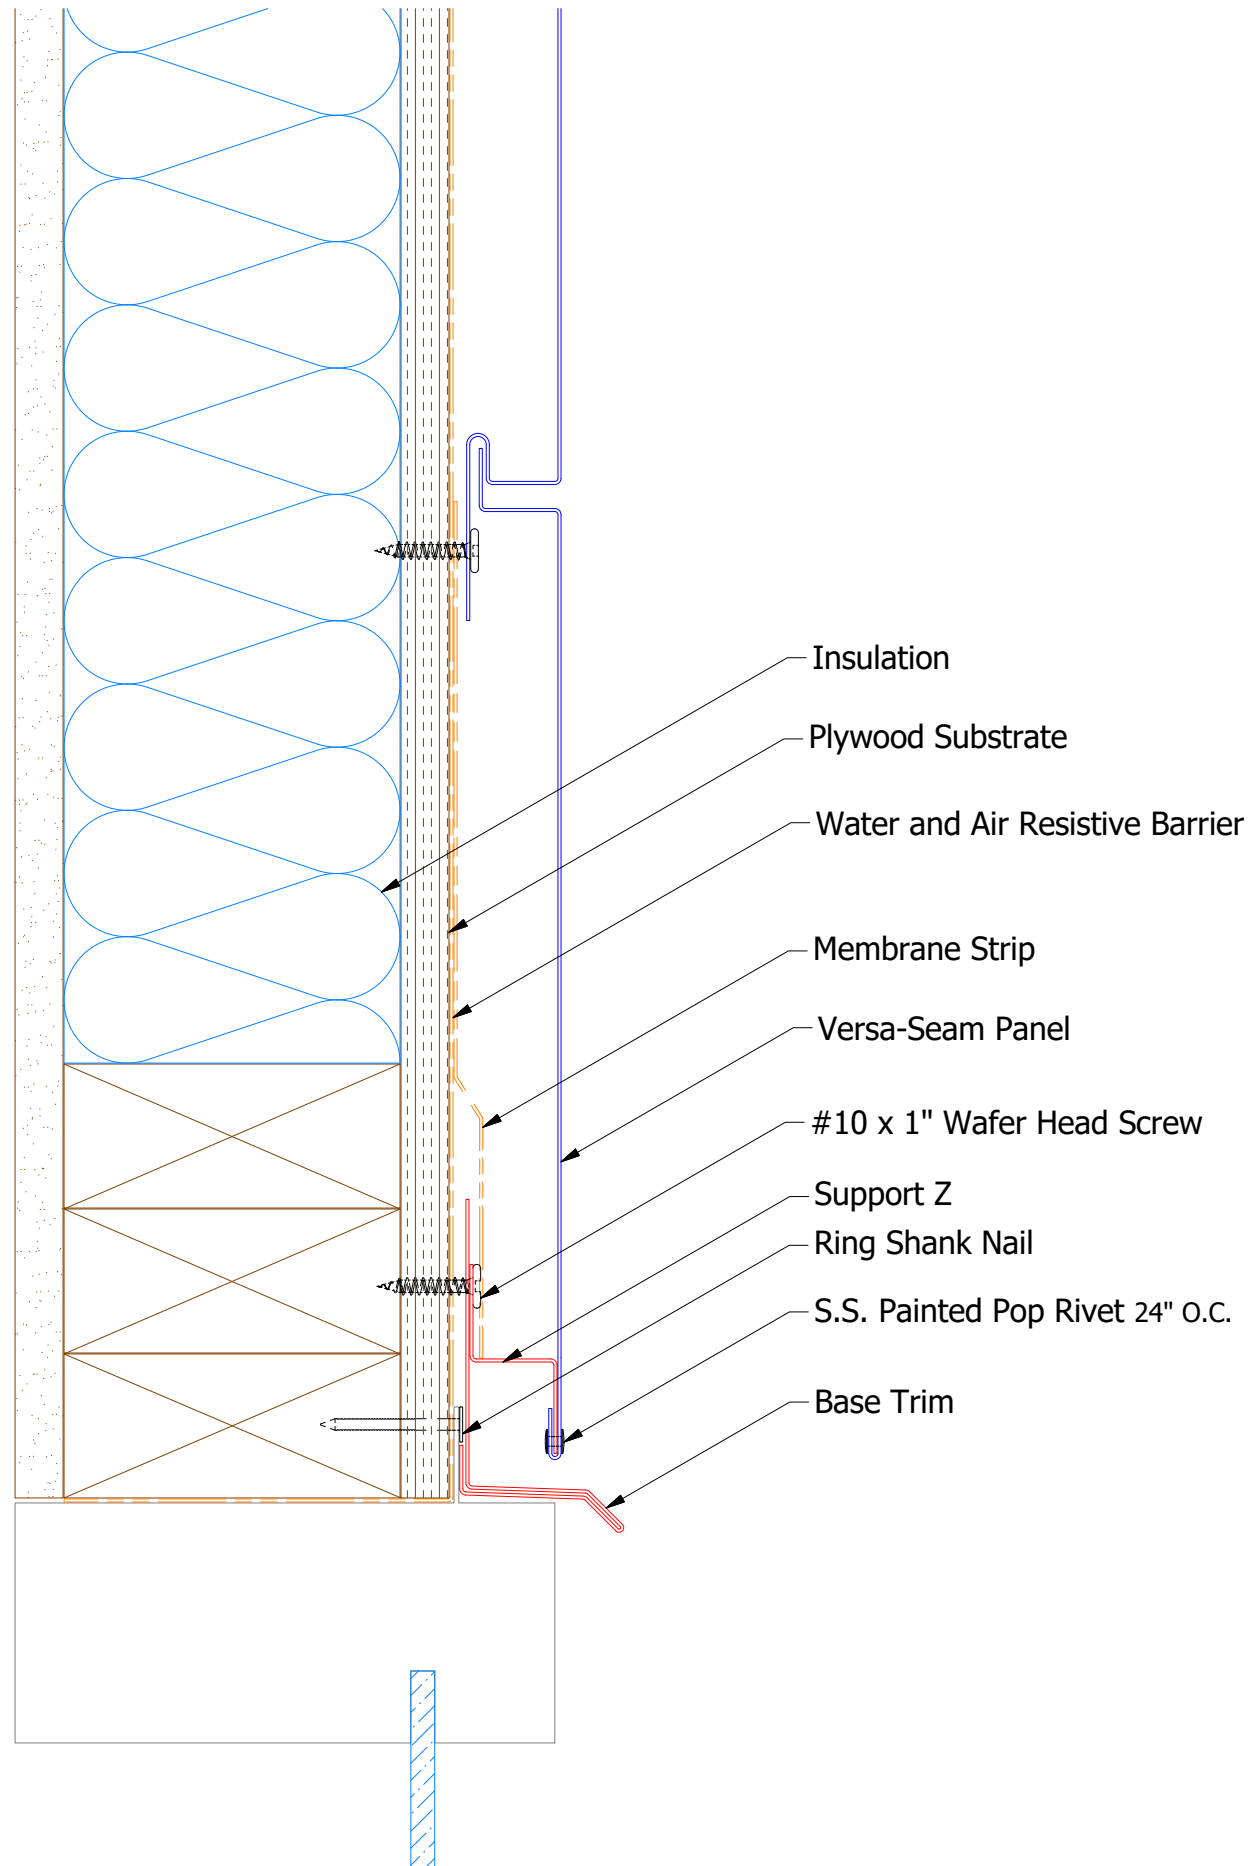

Horizontal Panel

VSA661 - Base Trim

VSA681 - Support Z

ATAS INTERNATIONAL, INC
 Allentown PA
 610-395-8445
 Mesa AZ
 480-558-7210

TITLE
Versa-Seam Head Window Flange Detail

REV. NO.	DATE	DESCRIPTION OF REVISION	BY	APP	DWG. NO.	DR	DATE
						MBP	7/31/2018
					MATERIAL	APP	DATE
					SH. SIZE	B	SCALE X:X