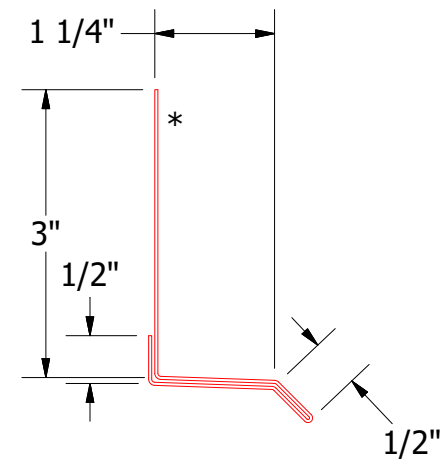

Horizontal Panel

VSA661 - Base Trim

VSA681 - Support Z

ATAS INTERNATIONAL, INC
 Allentown PA
 610-395-8445
 Mesa AZ
 480-558-7210

TITLE
Versa-Seam Head Window Flange Detail

REV. NO.	DATE	DESCRIPTION OF REVISION	BY	APP	DWG. NO.	DR	DATE
						MBP	7/31/2018
					MATERIAL	APP	DATE
					SH. SIZE	B	SCALE X:X