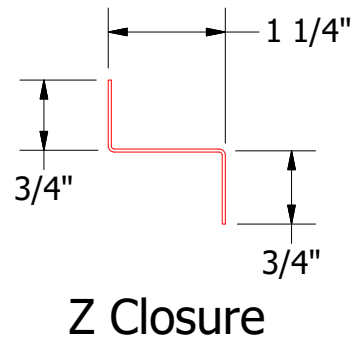

Vertical Panel

ATAS INTERNATIONAL, INC
 Allentown PA
 610-395-8445
 Mesa AZ
 480-558-7210

TITLE
 Versa-Seam Head Existing Window Detail

DWG. NO.	DR	DATE
	MBP	7/20/18
MATERIAL	APP	DATE
	SH. SIZE	SCALE
	B	X:X