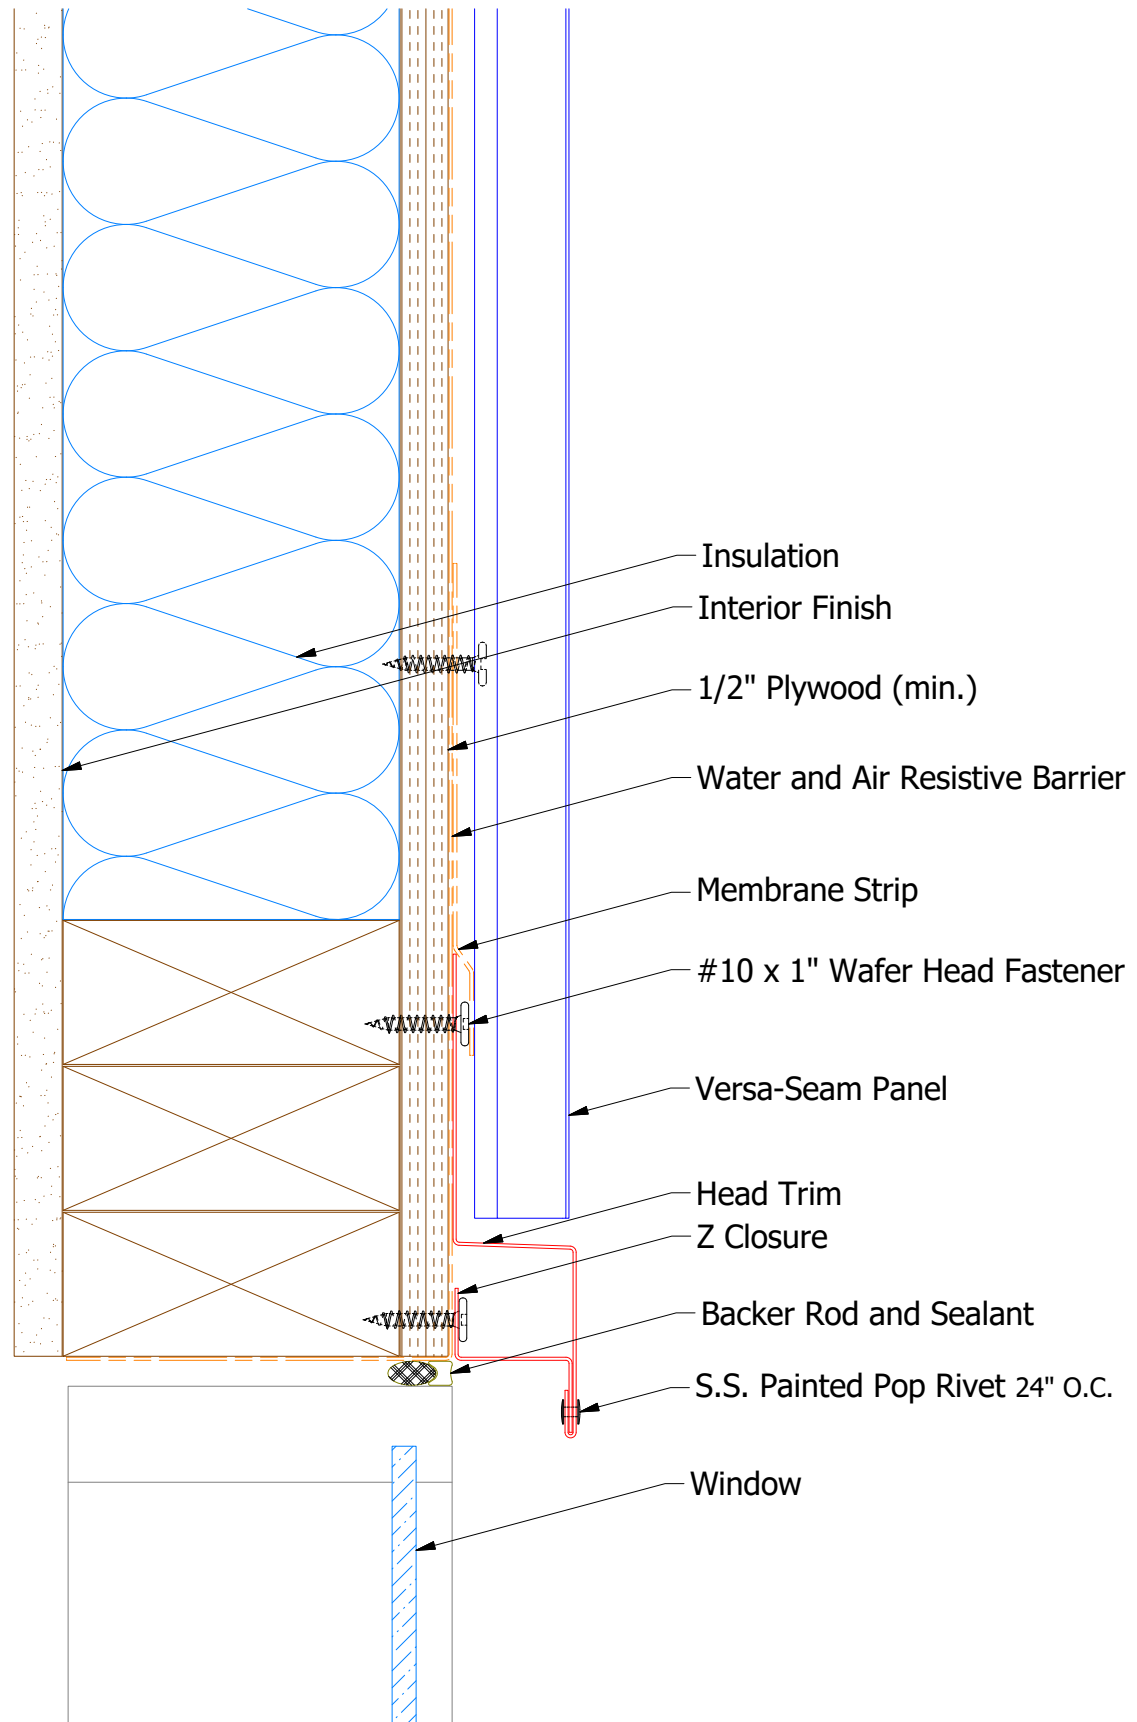

Vertical Panel

ATAS INTERNATIONAL, INC
 Allentown PA
 610-395-8445
 Mesa AZ
 480-558-7210

TITLE
 Versa-Seam Head Existing Window Detail

DWG. NO.	DR	DATE
	MBP	7/20/18
MATERIAL	APP	DATE
	SH. SIZE	SCALE
	B	X:X