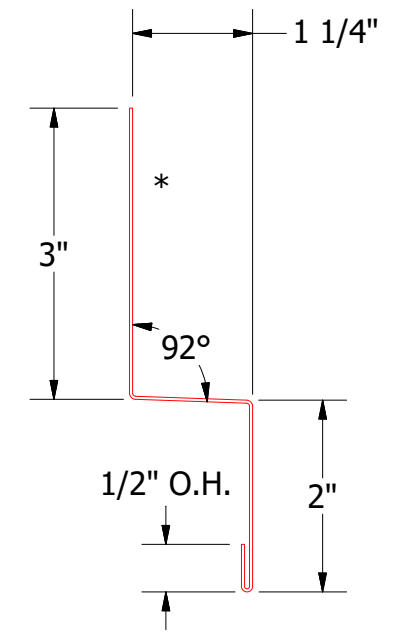

Vertical Panel

ATAS INTERNATIONAL, INC
 Allentown PA
 610-395-8445
 Mesa AZ
 480-558-7210

TITLE
 Versa-Seam Head Existing Window Detail

DWG. NO.	DR	DATE
	MBP	7/20/18
MATERIAL	APP	DATE
	SH. SIZE	SCALE
	B	X:X