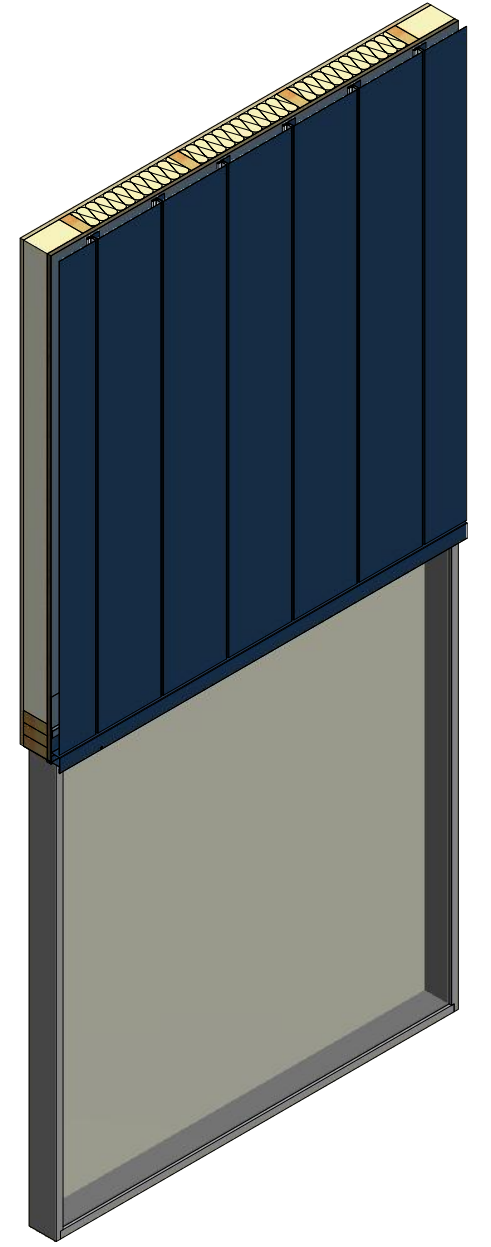

Vertical Panel

ATAS INTERNATIONAL, INC
 Allentown PA
 610-395-8445
 Mesa AZ
 480-558-7210

TITLE
 Versa-Seam Head Existing Window Detail

DWG. NO.	DR	DATE
	MBP	7/20/18
MATERIAL	APP	DATE
	SH. SIZE	SCALE
	B	X:X