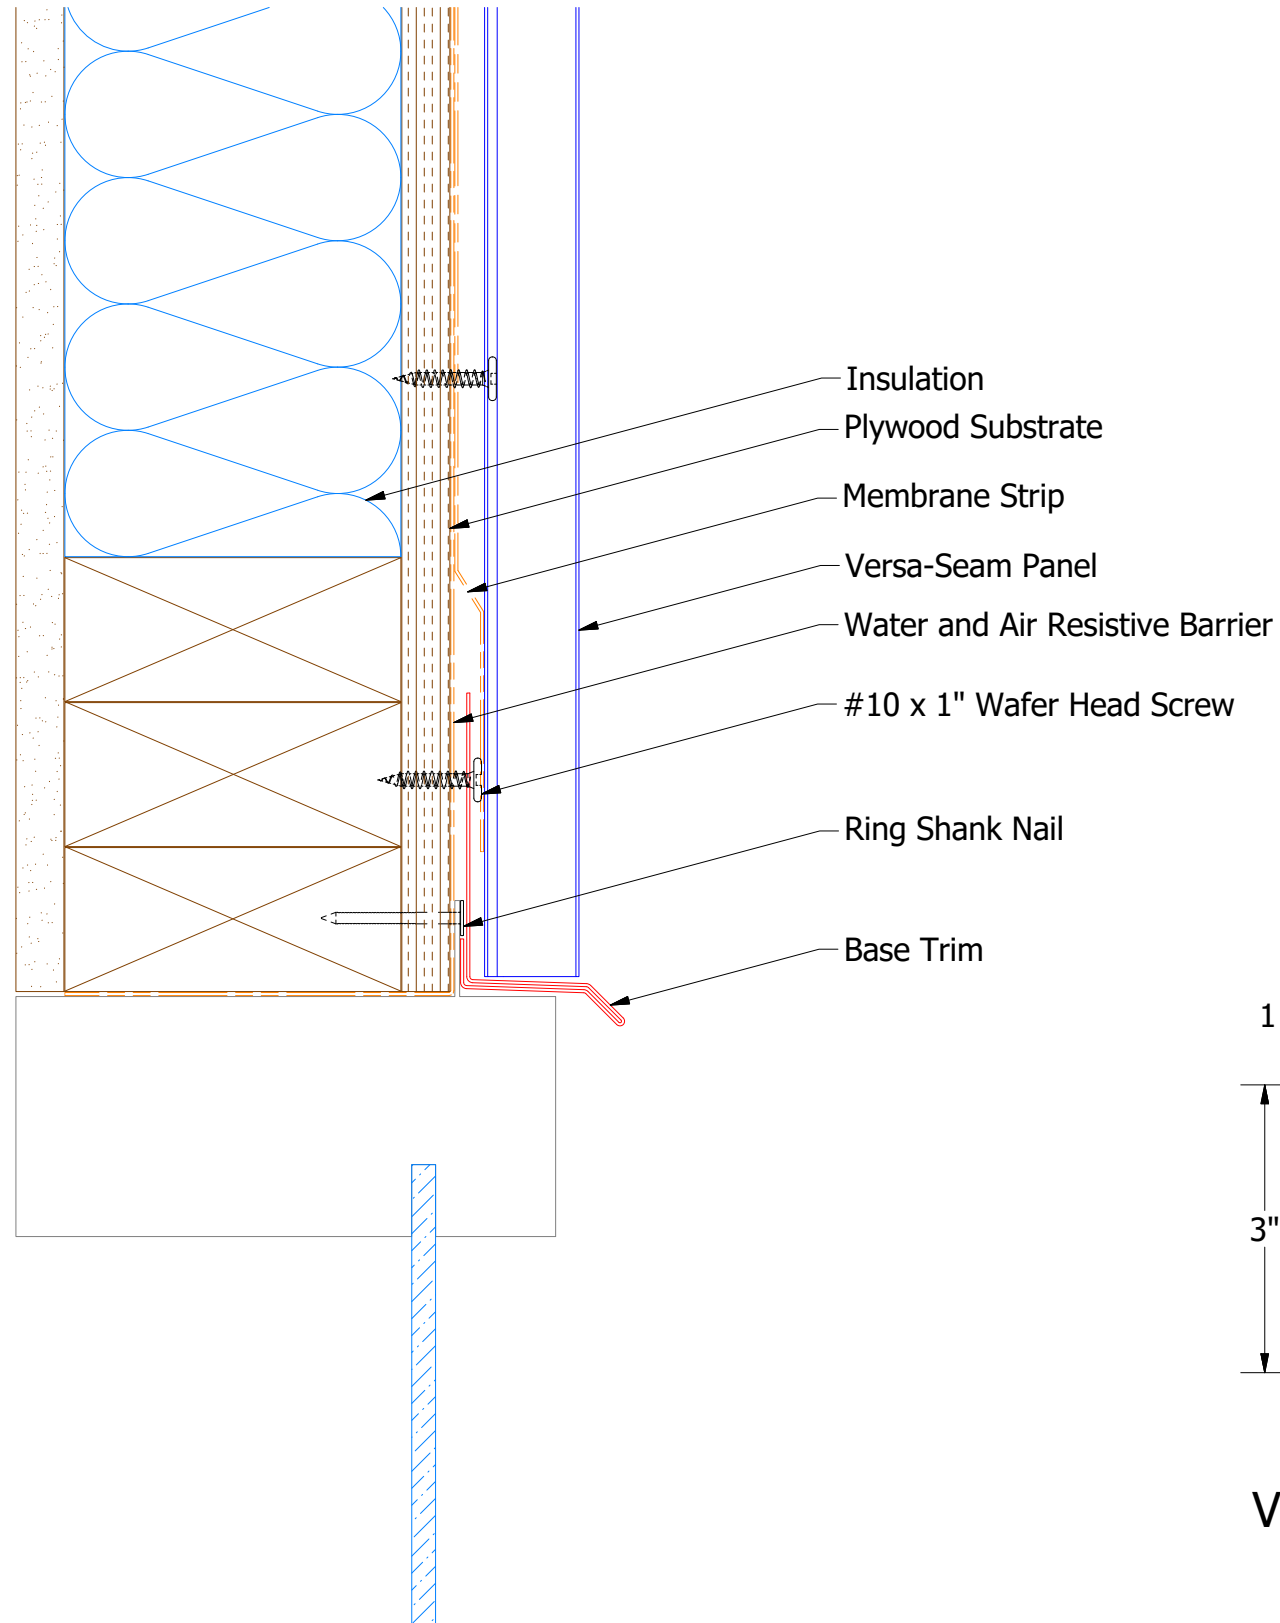

Vertical Panel

VSA661 - Base Trim

ATAS INTERNATIONAL, INC
 Allentown PA
 610-395-8445
 Mesa AZ
 480-558-7210

TITLE
Versa-Seam Head Window Flange Detail

REV. NO.	DATE	DESCRIPTION OF REVISION	BY	APP	DWG. NO.	DR	DATE
						MBP	7/31/2018
					MATERIAL	APP	DATE
					SH. SIZE	B	SCALE X:X