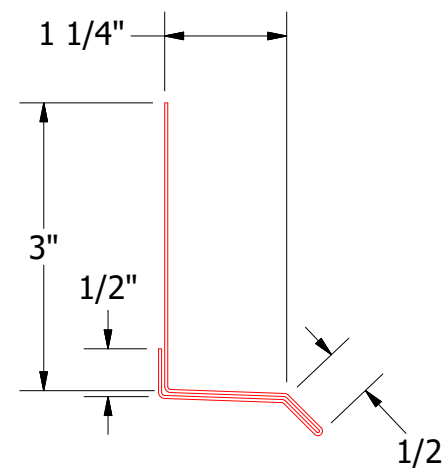

Vertical Panel

VSA661 - Base Trim

ATAS INTERNATIONAL, INC
 Allentown PA
 610-395-8445
 Mesa AZ
 480-558-7210

TITLE
Versa-Seam Head Window Flange Detail

REV. NO.	DATE	DESCRIPTION OF REVISION	BY	APP	DWG. NO.	DR	DATE
						MBP	7/31/2018
					MATERIAL	APP	DATE
					SH. SIZE	B	SCALE X:X