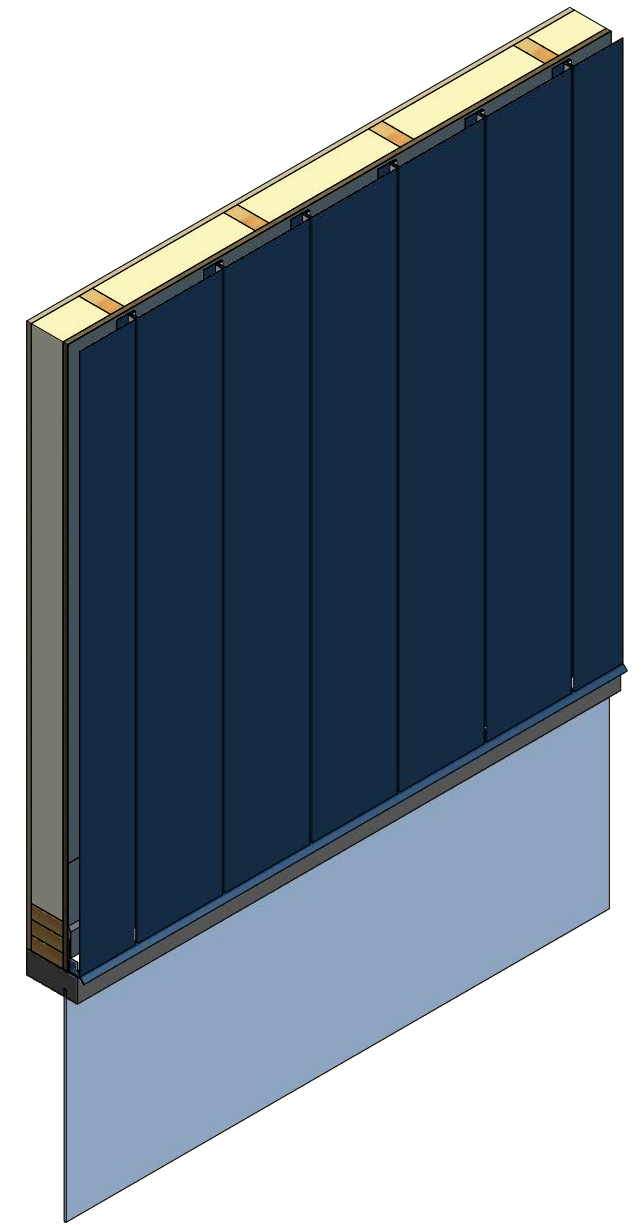

Vertical Panel

VSA661 - Base Trim

ATAS INTERNATIONAL, INC
 Allentown PA
 610-395-8445
 Mesa AZ
 480-558-7210

TITLE
Versa-Seam Head Window Flange Detail

REV. NO.	DATE	DESCRIPTION OF REVISION	BY	APP	DWG. NO.	DR	DATE
						MBP	7/31/2018
					MATERIAL	APP	DATE
					SH. SIZE	B	SCALE X:X