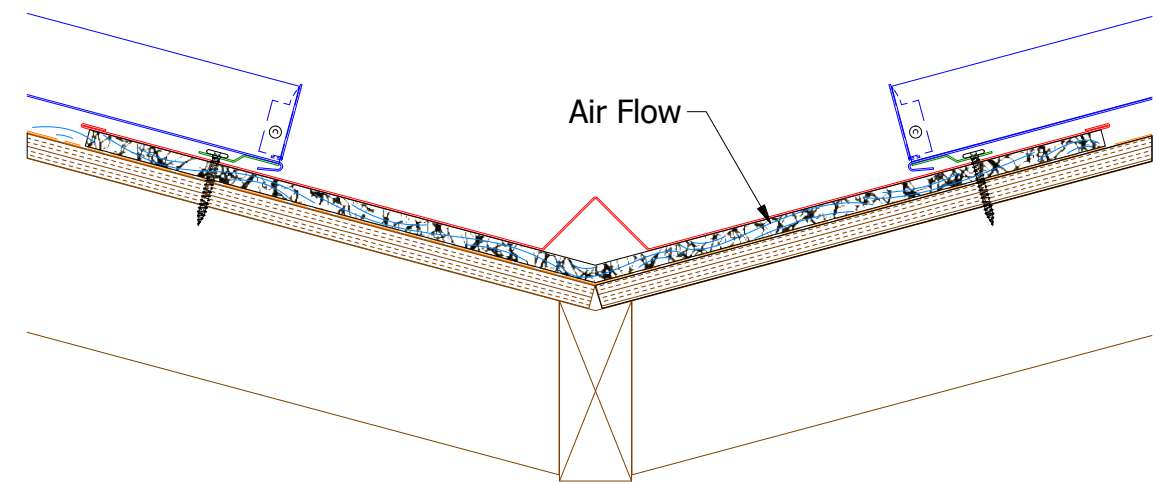

ASV Shim

ATAS INTERNATIONAL, INC
 Allentown PA
 610-395-8445
 Mesa AZ
 480-558-7210

TITLE		Dutch Seam ASV Valley Detail	
DWG. NO.	DR	DATE	7/26/2017
APP	MBP	DATE	
MATERIAL	SH. SIZE	SCALE	X:X

REV. NO.	DATE	DESCRIPTION OF REVISION	BY	APP