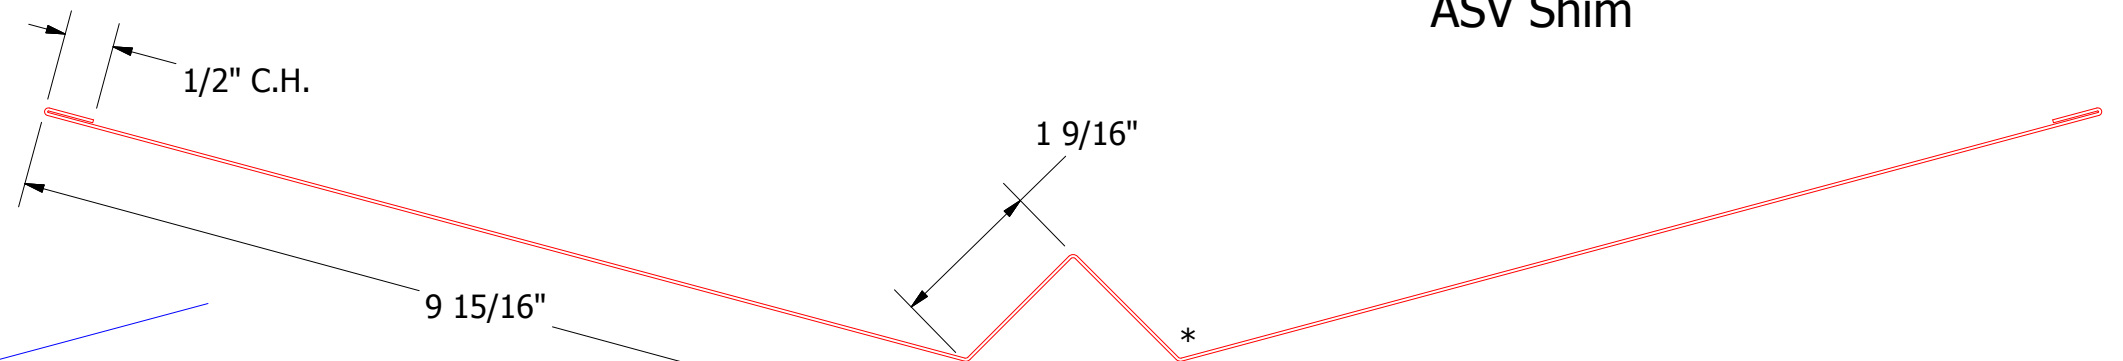

ASV Shim

ATAS INTERNATIONAL, INC
 Allentown PA
 610-395-8445
 Mesa AZ
 480-558-7210

TITLE		Dutch Seam ASV Valley Detail	
DWG. NO.	DR	DATE	7/26/2017
APP	MBP	DATE	
MATERIAL	SH. SIZE	SCALE	X:X

REV. NO.	DATE	DESCRIPTION OF REVISION	BY	APP