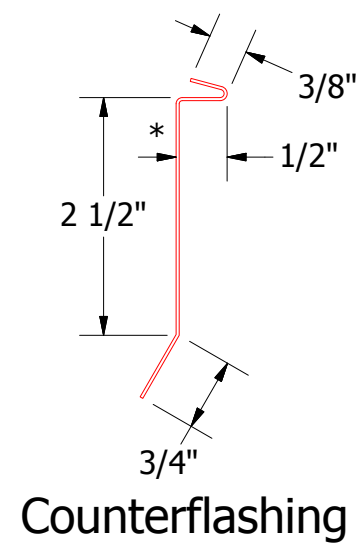

ASV Shim

ATAS INTERNATIONAL, INC
 Allentown PA
 610-395-8445
 Mesa AZ
 480-558-7210

TITLE		Dutch Seam ASV Sidewall Detail	
DWG. NO.	DR	DATE	7/26/2017
	MBP	DATE	
MATERIAL	APP	SH. SIZE	B
		SCALE	X:X

REV. NO.	DATE	DESCRIPTION OF REVISION	BY	APP