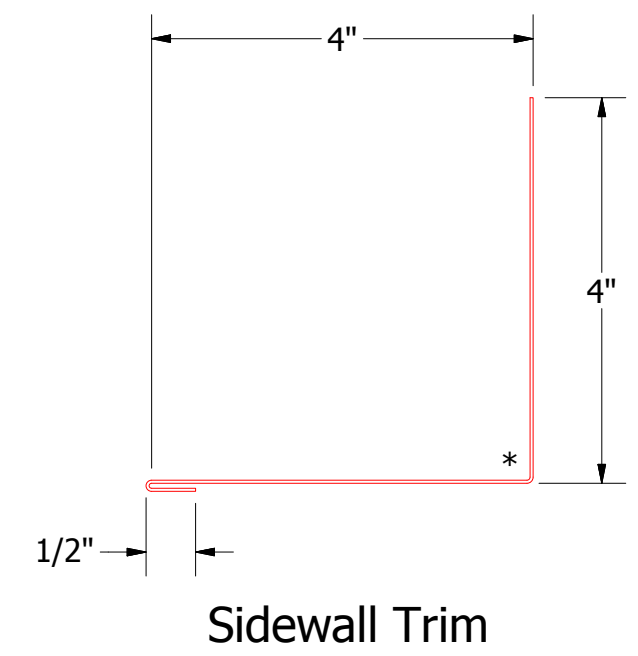

ASV Shim

ATAS INTERNATIONAL, INC
 Allentown PA
 610-395-8445
 Mesa AZ
 480-558-7210

TITLE		Dutch Seam ASV Sidewall Detail	
DWG. NO.	DR	DATE	7/26/2017
	MBP	DATE	
MATERIAL	APP	SH. SIZE	B
		SCALE	X:X

REV. NO.	DATE	DESCRIPTION OF REVISION	BY	APP