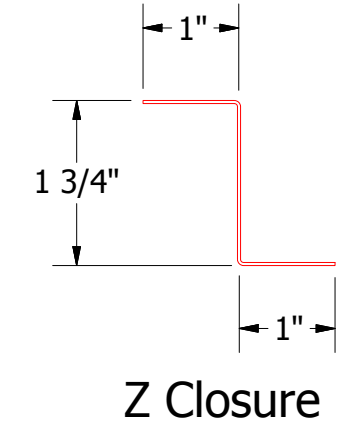

ASV Shim

ATAS INTERNATIONAL, INC
 Allentown PA
 610-395-8445
 Mesa AZ
 480-558-7210

TITLE		Dutch Seam ASV Sidewall Detail	
DWG. NO.	DR	DATE	7/26/2017
	MBP	DATE	
MATERIAL	APP	SH. SIZE	B
		SCALE	X:X

REV. NO.	DATE	DESCRIPTION OF REVISION	BY	APP