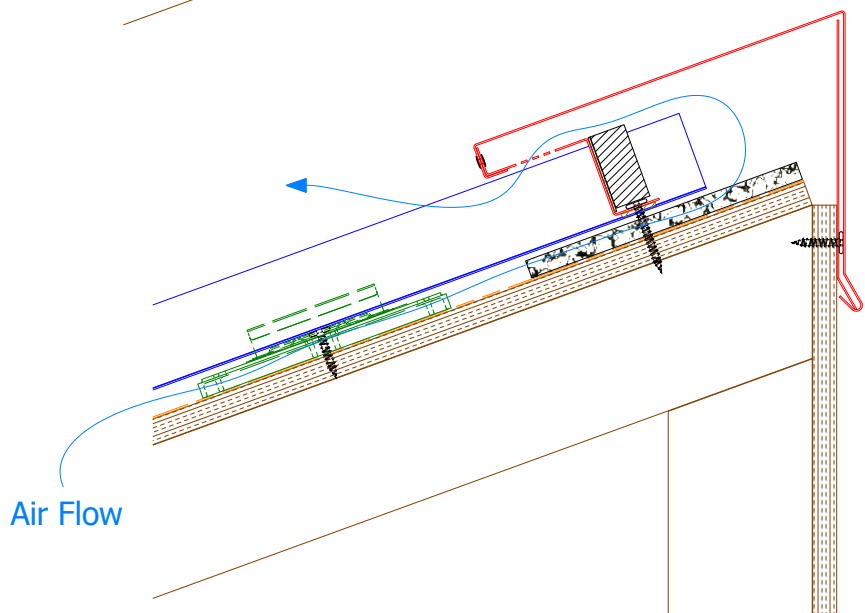

ASV Shim

Shed Ridge Cap

Vented Z Closure

Starter Cleat

ATAS INTERNATIONAL, INC
 Allentown PA
 610-395-8445
 Mesa AZ
 480-558-7210

TITLE
Dutch Seam ASV Shed Ridge Detail

REV. NO.	DATE	DESCRIPTION OF REVISION	BY	APP	DWG. NO.	DR	DATE
						MBP	7/26/2017
					MATERIAL	APP	DATE
					SH. SIZE	B	SCALE
							X:X