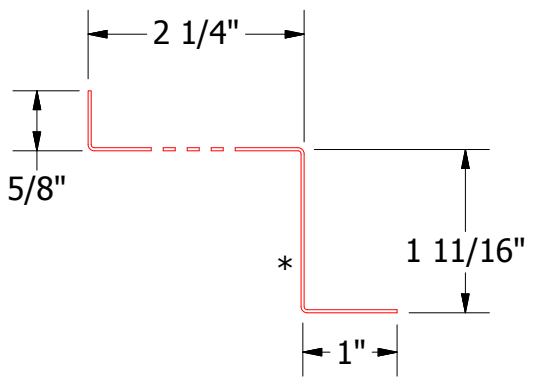

ASV Shim

Shed Ridge Cap

Vented Z Closure

Starter Cleat

ATAS INTERNATIONAL, INC
 Allentown PA
 610-395-8445
 Mesa AZ
 480-558-7210

TITLE
Dutch Seam ASV Shed Ridge Detail

REV. NO.	DATE	DESCRIPTION OF REVISION	BY	APP	DWG. NO.	DR	DATE
						MBP	7/26/2017
					MATERIAL	APP	DATE
					SH. SIZE	B	SCALE
							X:X