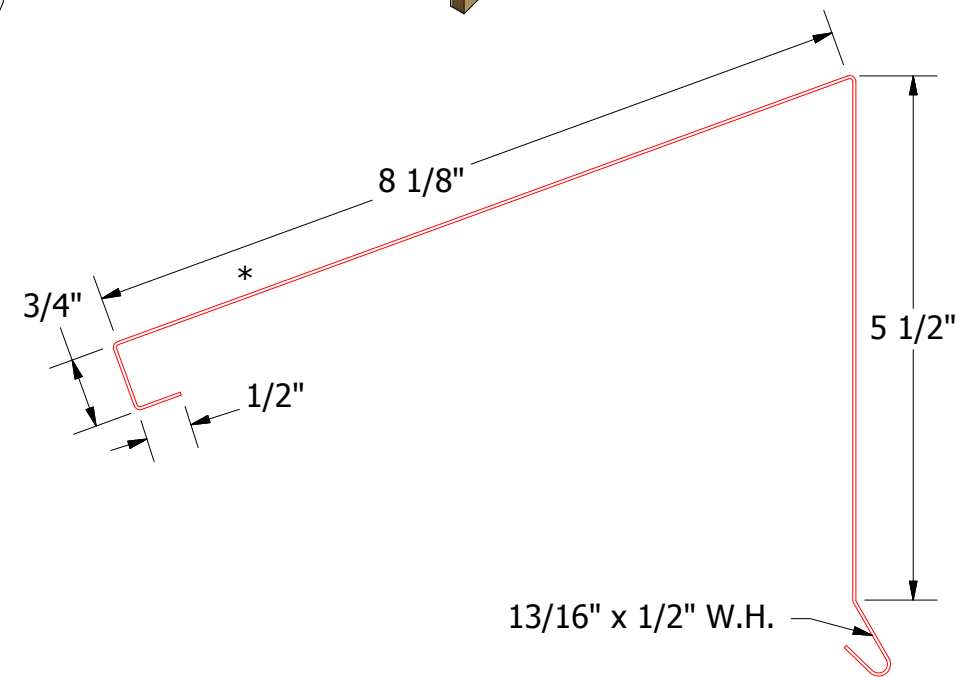

ASV Shim

Shed Ridge Cap

Vented Z Closure

Starter Cleat

ATAS INTERNATIONAL, INC
 Allentown PA
 610-395-8445
 Mesa AZ
 480-558-7210

TITLE
Dutch Seam ASV Shed Ridge Detail

REV. NO.	DATE	DESCRIPTION OF REVISION	BY	APP	DWG. NO.	DR	DATE
						MBP	7/26/2017
					MATERIAL	APP	DATE
					SH. SIZE	B	SCALE
							X:X