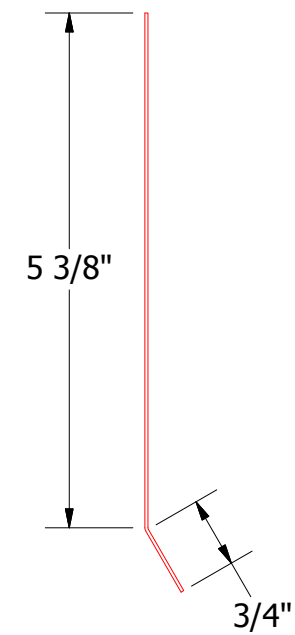

ASV Shim

Shed Ridge Cap

Vented Z Closure

Starter Cleat

ATAS INTERNATIONAL, INC
 Allentown PA
 610-395-8445
 Mesa AZ
 480-558-7210

TITLE
Dutch Seam ASV Shed Ridge Detail

REV. NO.	DATE	DESCRIPTION OF REVISION	BY	APP	DWG. NO.	DR	DATE
						MBP	7/26/2017
					MATERIAL	APP	DATE
					SH. SIZE	B	SCALE
							X:X