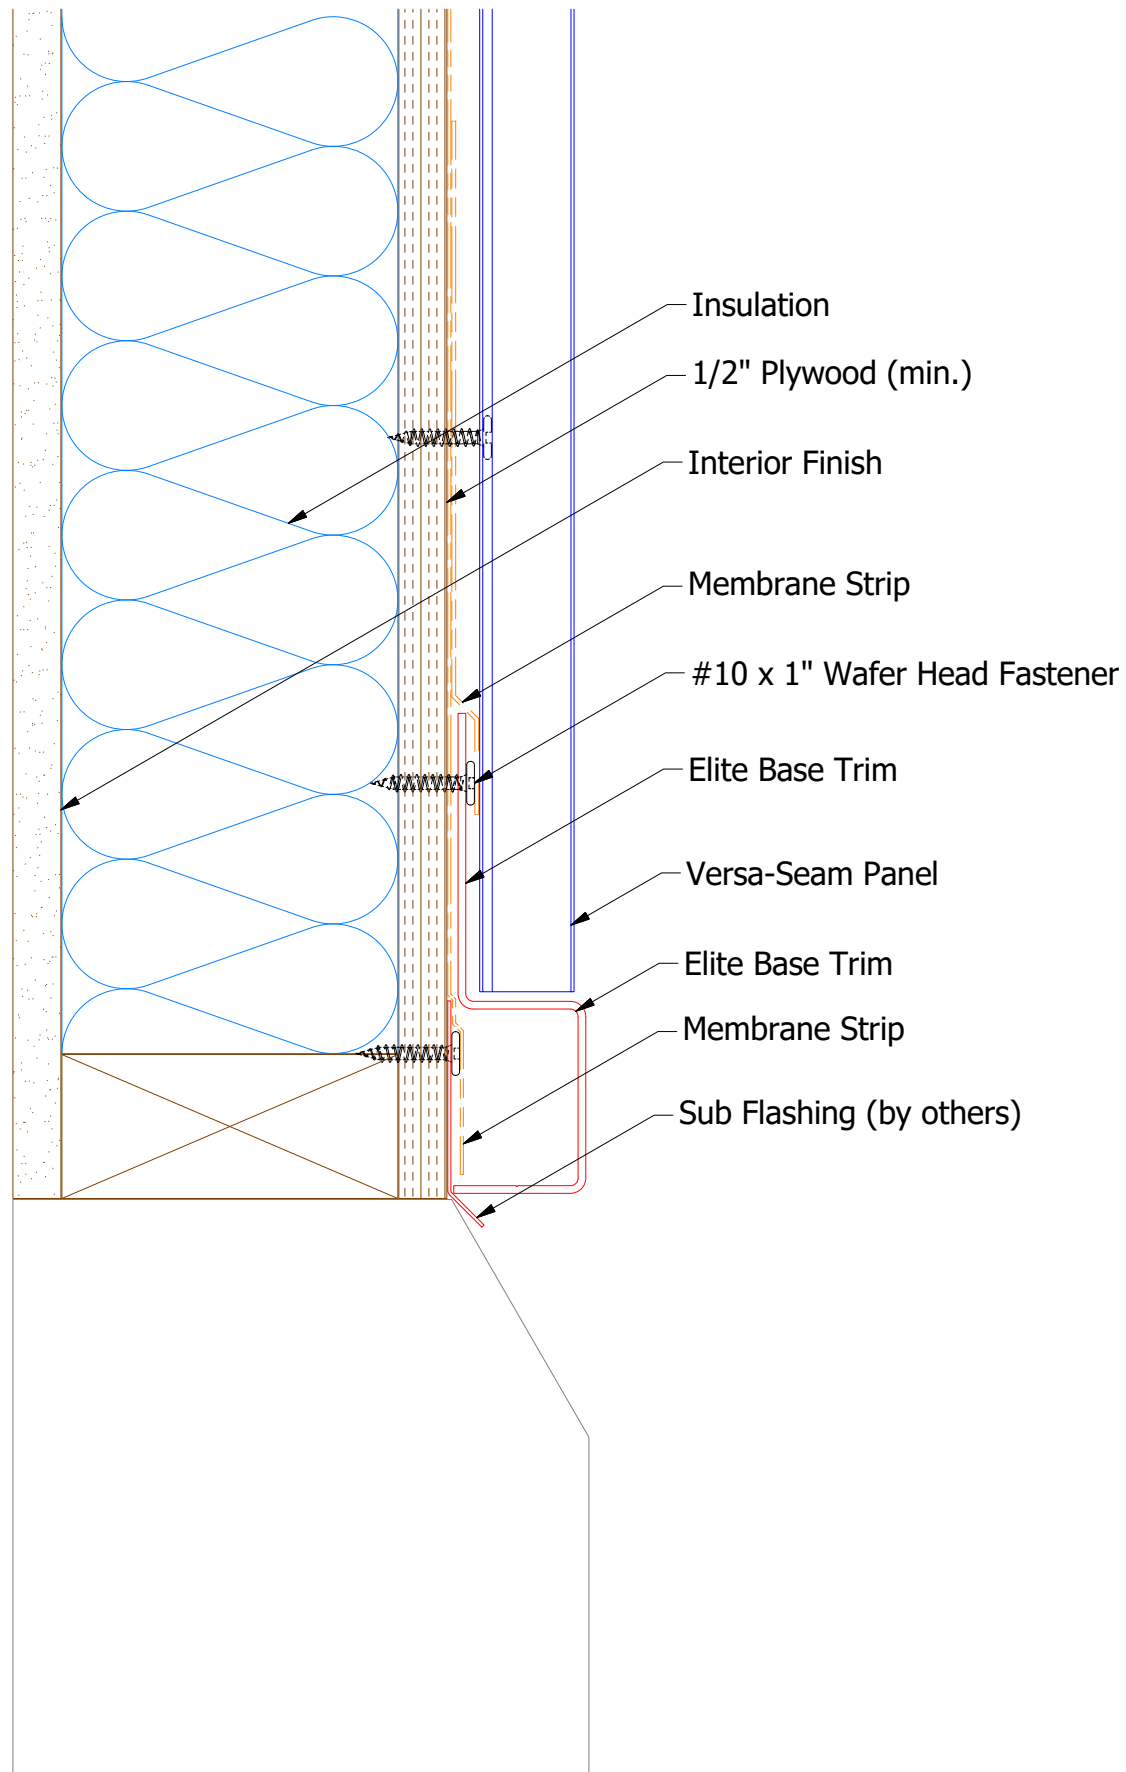

Vertical Panel

Elite Base Trim

Note: * denotes color side.

 ATAS INTERNATIONAL, INC Allentown PA 610-395-8445 Mesa AZ 480-558-7210		TITLE	
		Versa-Seam Elite Base Detail	
DWG. NO.		DR	DATE
		DMR	1/25/2019
MATERIAL		APP	DATE
		SH. SIZE	B
		SCALE	X:X