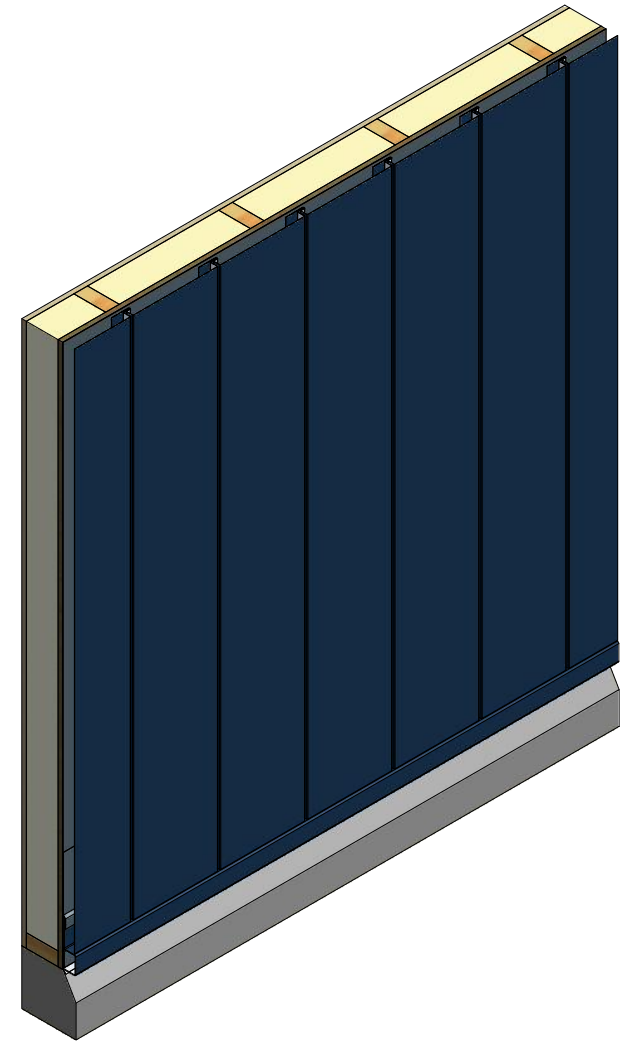

Vertical Panel

Elite Base Trim

Note: * denotes color side.

 ATAS INTERNATIONAL, INC Allentown PA 610-395-8445 Mesa AZ 480-558-7210		TITLE	
		Versa-Seam Elite Base Detail	
DWG. NO.		DR	DATE
		DMR	1/25/2019
MATERIAL		APP	DATE
		SH. SIZE	B
		SCALE	X:X