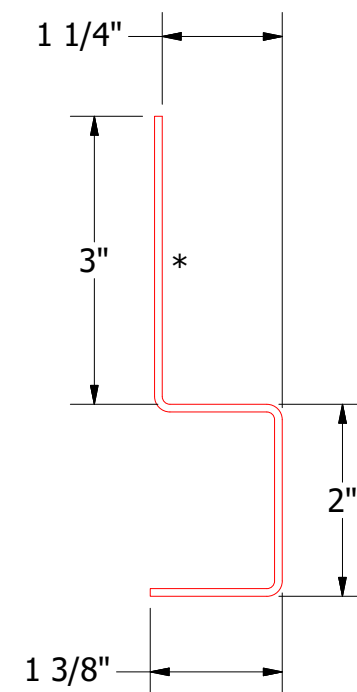

Vertical Panel

Elite Base Trim

Note: * denotes color side.

 ATAS INTERNATIONAL, INC Allentown PA 610-395-8445 Mesa AZ 480-558-7210		TITLE	
		Versa-Seam Elite Base Detail	
DWG. NO.		DR	DATE
		DMR	1/25/2019
MATERIAL		APP	DATE
		SH. SIZE	B
		SCALE	X:X