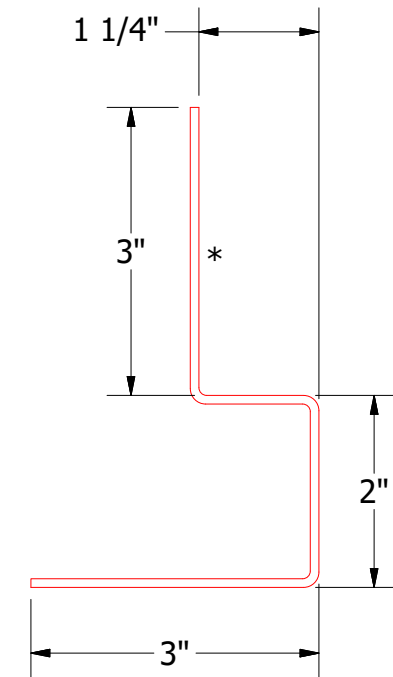

Vertical Panel

Elite Head Trim

Note: * denotes color side.

 ATAS INTERNATIONAL, INC Allentown PA 610-395-8445 Mesa AZ 480-558-7210	
TITLE Versa-Seam Elite Head Detail	
DWG. NO.	DR DMR DATE 2/1/2019
MATERIAL	APP DATE
REV. NO.	SH. SIZE B SCALE X:X