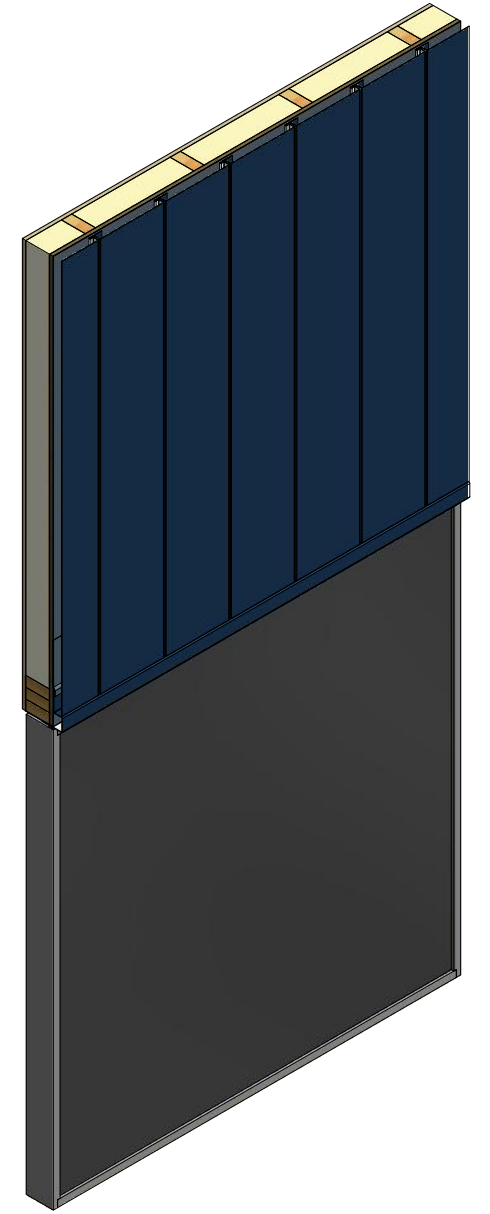

Vertical Panel

Elite Head Trim

Note: * denotes color side.

 ATAS INTERNATIONAL, INC Allentown PA 610-395-8445 Mesa AZ 480-558-7210	
TITLE Versa-Seam Elite Head Detail	
DWG. NO.	DR DMR DATE 2/1/2019
MATERIAL	APP DATE
REV. NO.	SH. SIZE B SCALE X:X