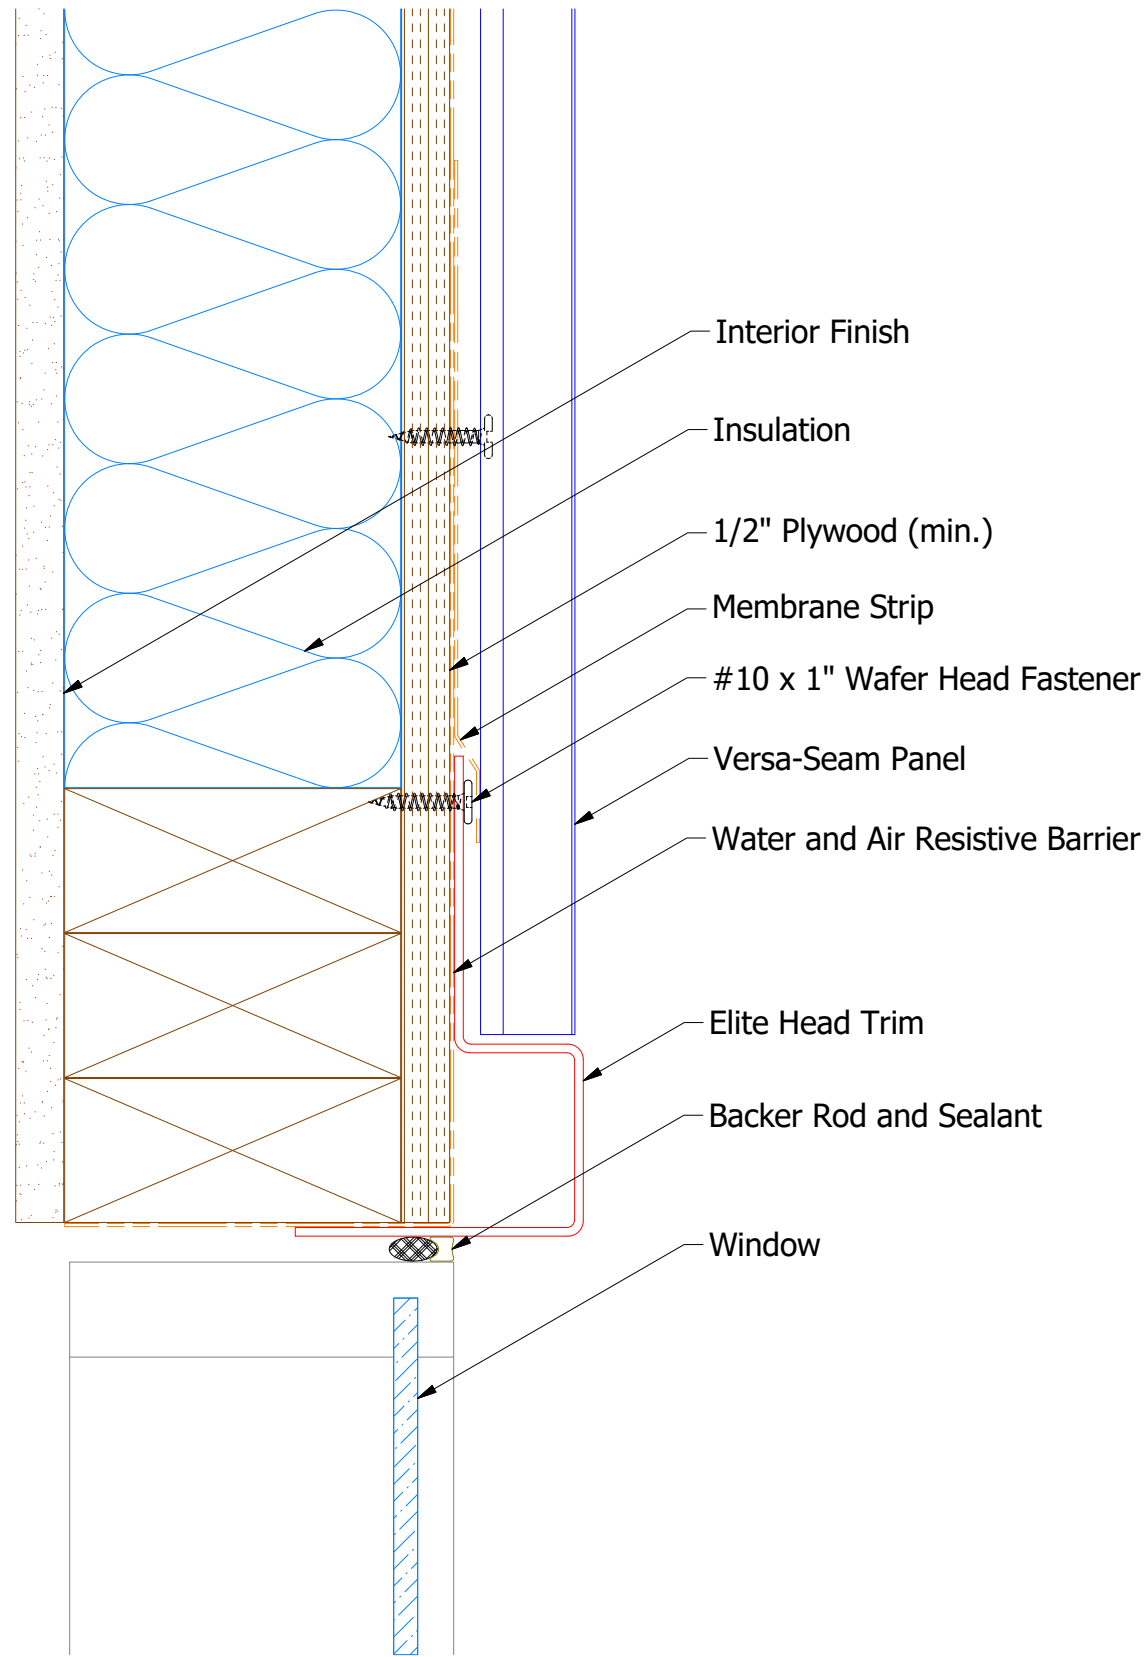

Vertical Panel

Elite Head Trim

Note: * denotes color side.

 ATAS INTERNATIONAL, INC Allentown PA 610-395-8445 Mesa AZ 480-558-7210	
TITLE Versa-Seam Elite Head Detail	
DWG. NO.	DR DMR DATE 2/1/2019
MATERIAL	APP DATE
REV. NO.	SH. SIZE B SCALE X:X