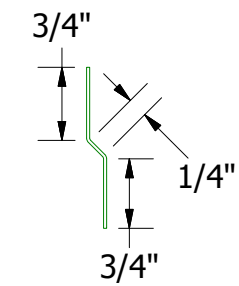

VLA661 - Base Trim

VLA975 - Joggle Cleat

ATAS INTERNATIONAL, INC  
 Allentown PA  
 610-395-8445  
 Mesa AZ  
 480-558-7210

TITLE  
Versa Lok Head Window Flange Detail

REV. NO.	DATE	DESCRIPTION OF REVISION	BY	APP	DWG. NO.	DR	DATE
						MBP	8/1/2018
					MATERIAL	APP	DATE
					SH. SIZE	B	SCALE X:X