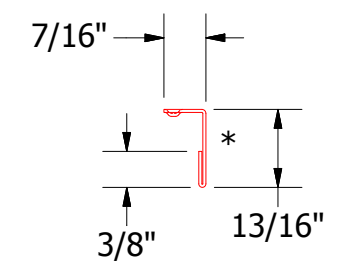

Snap J Base

Snap J Cover

ATAS INTERNATIONAL, INC
 Allentown PA
 610-395-8445
 Mesa AZ
 480-558-7210

Versa-Lok Existing Window Sill Detail

REV. NO.	DATE	DESCRIPTION OF REVISION	BY	APP	DWG. NO.	DR	DATE
						DMR	6/29/2018
					MATERIAL	APP	DATE
					SH. SIZE	B	SCALE X:X