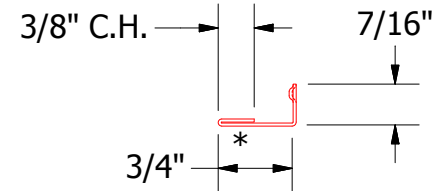

VLA309 - Snap J Base

VLA309 - Snap J Cover

ATAS ATAS INTERNATIONAL, INC
 Allentown PA
 610-395-8445
 Mesa AZ
 480-558-7210

Versa-Lok Jamb Window Flange Detail

REV. NO.	DATE	DESCRIPTION OF REVISION	BY	APP	DWG. NO.	DR	DATE
						MBP	8/1/2018
					MATERIAL	APP	DATE
					SH. SIZE	B	SCALE X:X