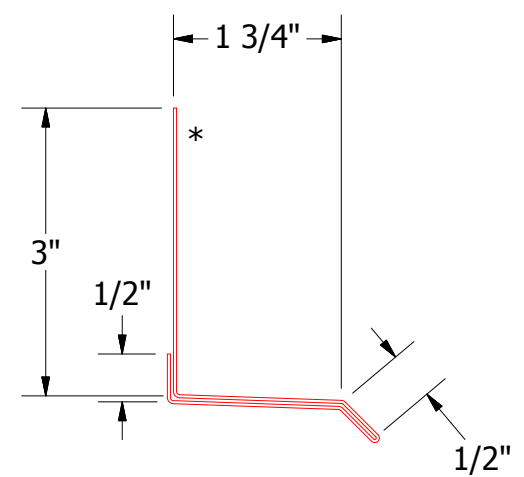

- #14 x 7/8" Painted Hex Washer Head Screw with Washer (at Side Lap)
- Insulation
- Plywood Substrate
- ATA-Guard
- #10 x 1" Wafer Head Screw
- ATA-Shield
- Belvedere Short Rib Panel
- Ring Shank Nail
- Base Trim

BWA661 - Base Trim

ATAS INTERNATIONAL, INC
 Allentown PA
 610-395-8445
 Mesa AZ
 480-558-7210

TITLE
Belvedere Short Rib Head Window Flange Detail

REV. NO.	DATE	DESCRIPTION OF REVISION	BY	APP	DWG. NO.	DR	DATE
						MBP	8/1/2018
					MATERIAL	APP	DATE
						SH. SIZE	B SCALE X:X