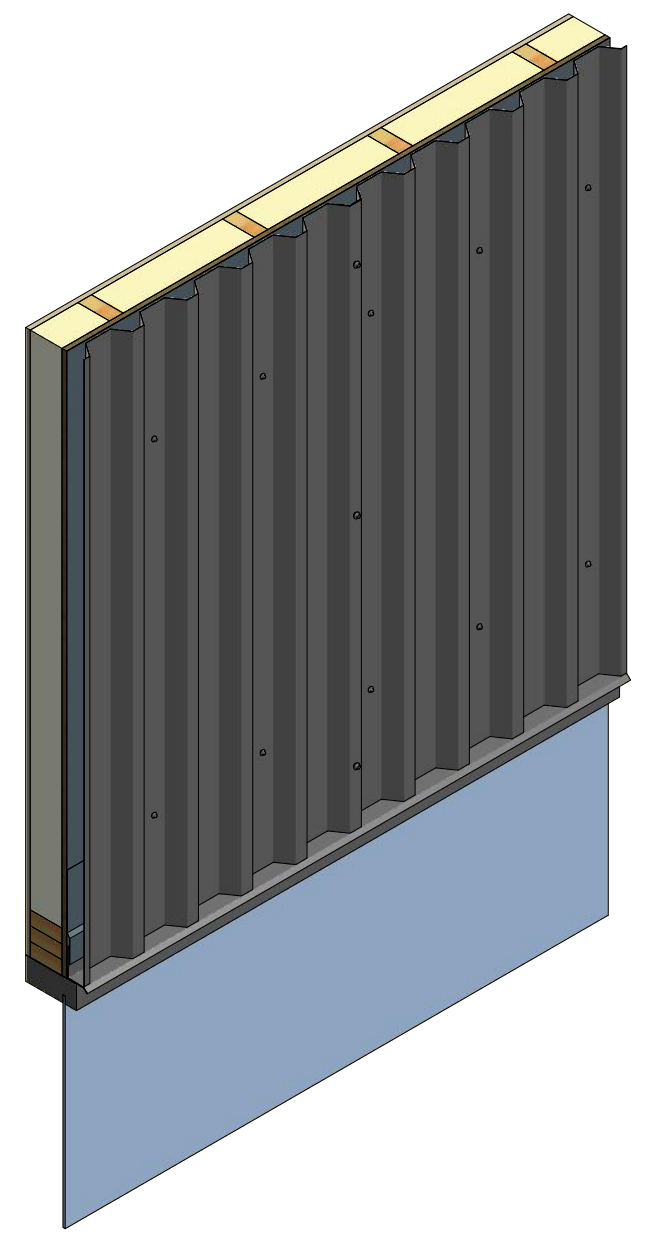

- #14 x 7/8" Painted Hex Washer Head Screw with Washer (at Side Lap)
- Insulation
- Plywood Substrate
- ATA-Guard
- #10 x 1" Wafer Head Screw
- ATA-Shield
- Belvedere Short Rib Panel
- Ring Shank Nail
- Base Trim

BWA661 - Base Trim

ATAS INTERNATIONAL, INC
 Allentown PA
 610-395-8445
 Mesa AZ
 480-558-7210

TITLE
Belvedere Short Rib Head Window Flange Detail

REV. NO.	DATE	DESCRIPTION OF REVISION	BY	APP	DWG. NO.	DR	DATE
						MBP	8/1/2018
					MATERIAL	APP	DATE
						SH. SIZE	B SCALE X:X