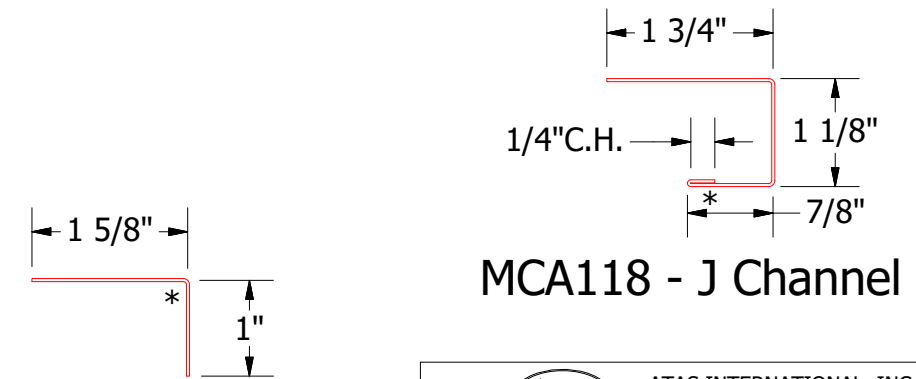

Horizontal Panel

MCA680 - Angle Trim

MCA118 - J Channel

ATAS ATAS INTERNATIONAL, INC
 Allentown PA
 610-395-8445
 Mesa AZ
 480-558-7210

REV. NO.	DATE	DESCRIPTION OF REVISION	BY	APP	TITLE	DWG. NO.	DR	DATE
					Rigid Wall II Endwall Detail		MBP	7/11/2016
							DAS	7/25/16
							SH. SIZE	B
							SCALE	X:X