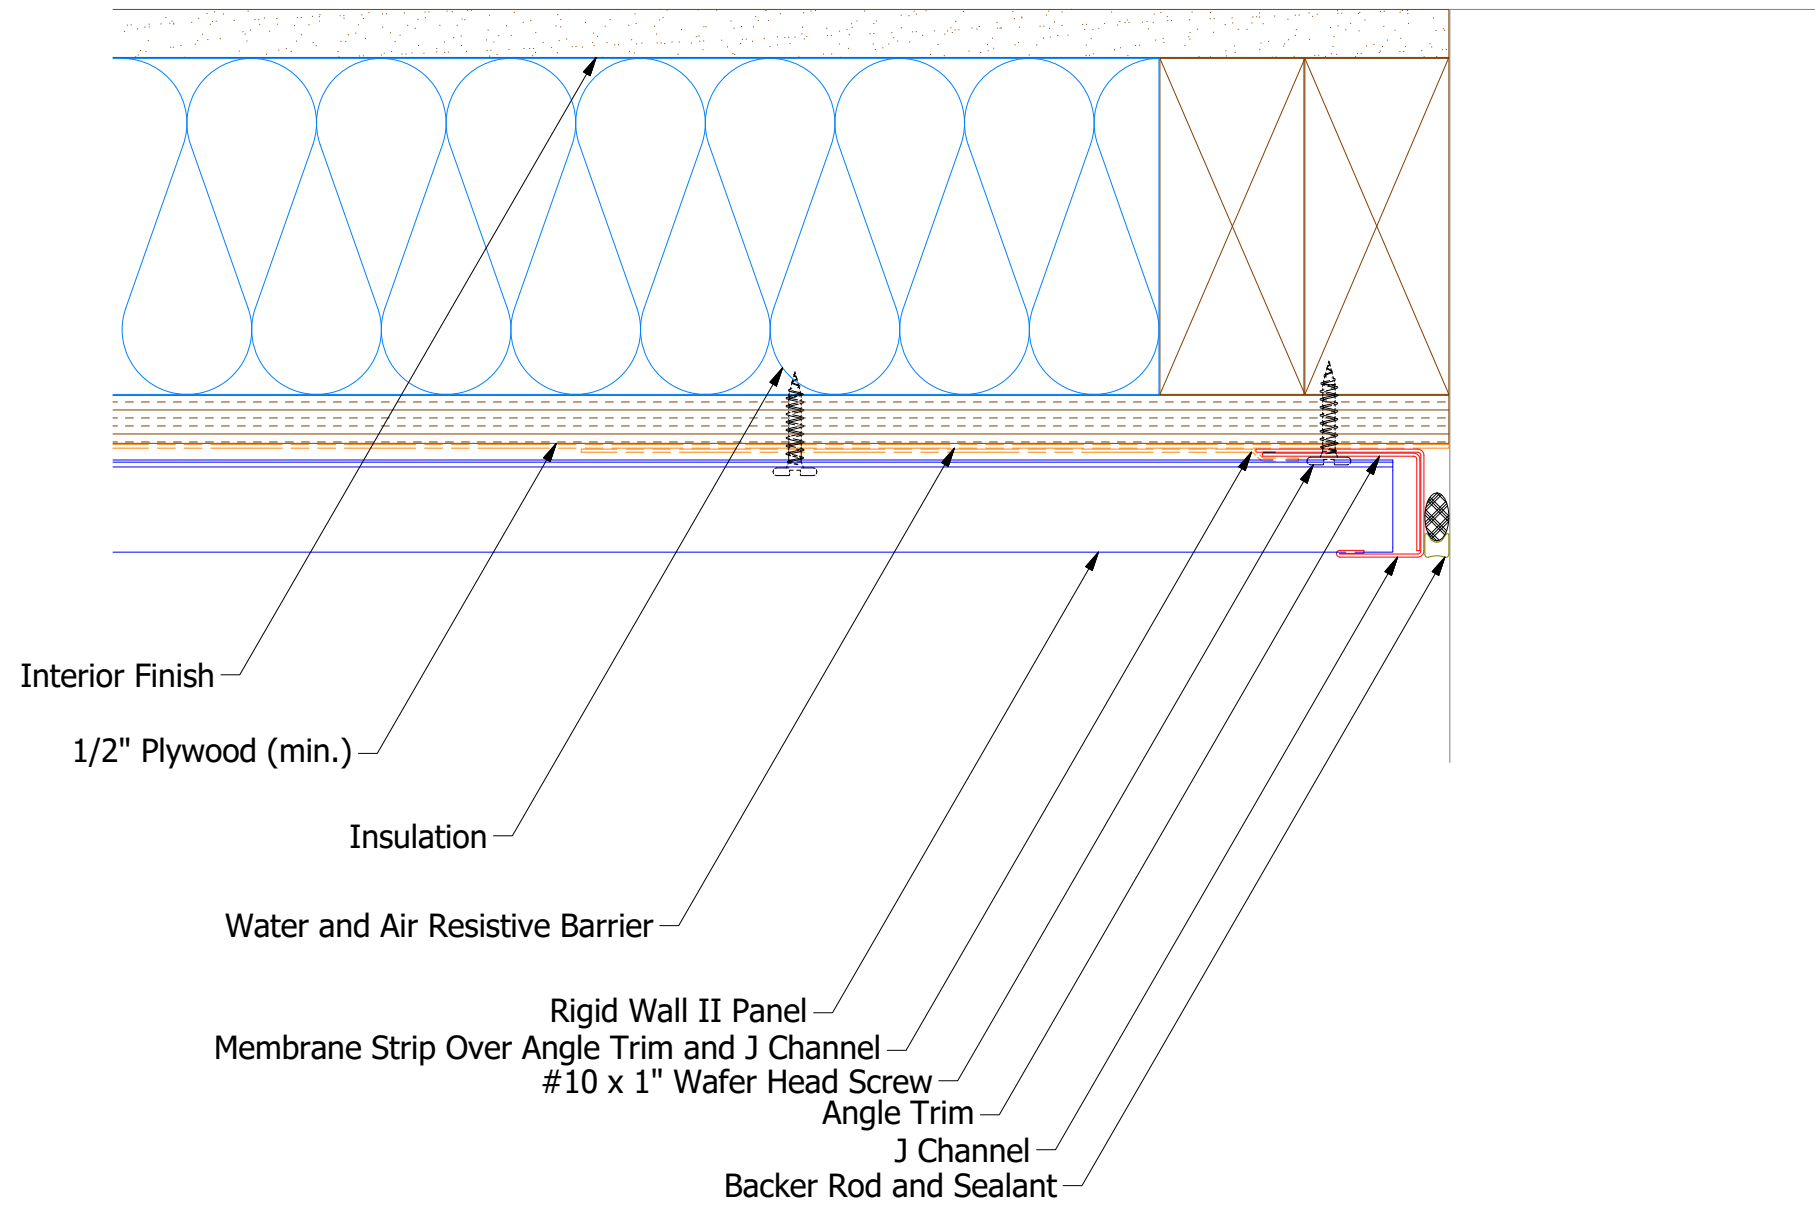

Horizontal Panel

MCA680 - Angle Trim

MCA118 - J Channel

ATAS ATAS INTERNATIONAL, INC
 Allentown PA
 610-395-8445
 Mesa AZ
 480-558-7210

REV. NO.	DATE	DESCRIPTION OF REVISION	BY	APP	TITLE	DWG. NO.	DR	DATE
					Rigid Wall II Endwall Detail		MBP	7/11/2016
							DAS	7/25/16
							SH. SIZE	B
							SCALE	X:X