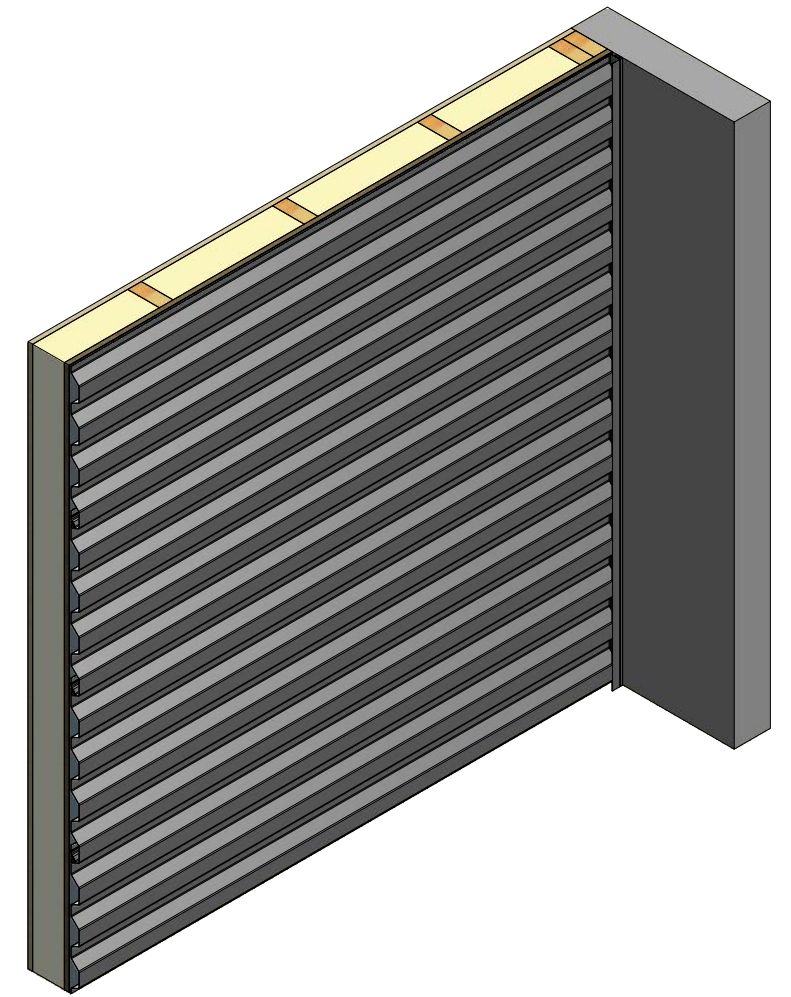

Horizontal Panel

MCA680 - Angle Trim

MCA118 - J Channel

ATAS ATAS INTERNATIONAL, INC
 Allentown PA
 610-395-8445
 Mesa AZ
 480-558-7210

REV. NO.	DATE	DESCRIPTION OF REVISION	BY	APP	TITLE	DWG. NO.	DR	DATE
					Rigid Wall II Endwall Detail		MBP	7/11/2016
							DAS	7/25/16
							SH. SIZE	B
							SCALE	X:X