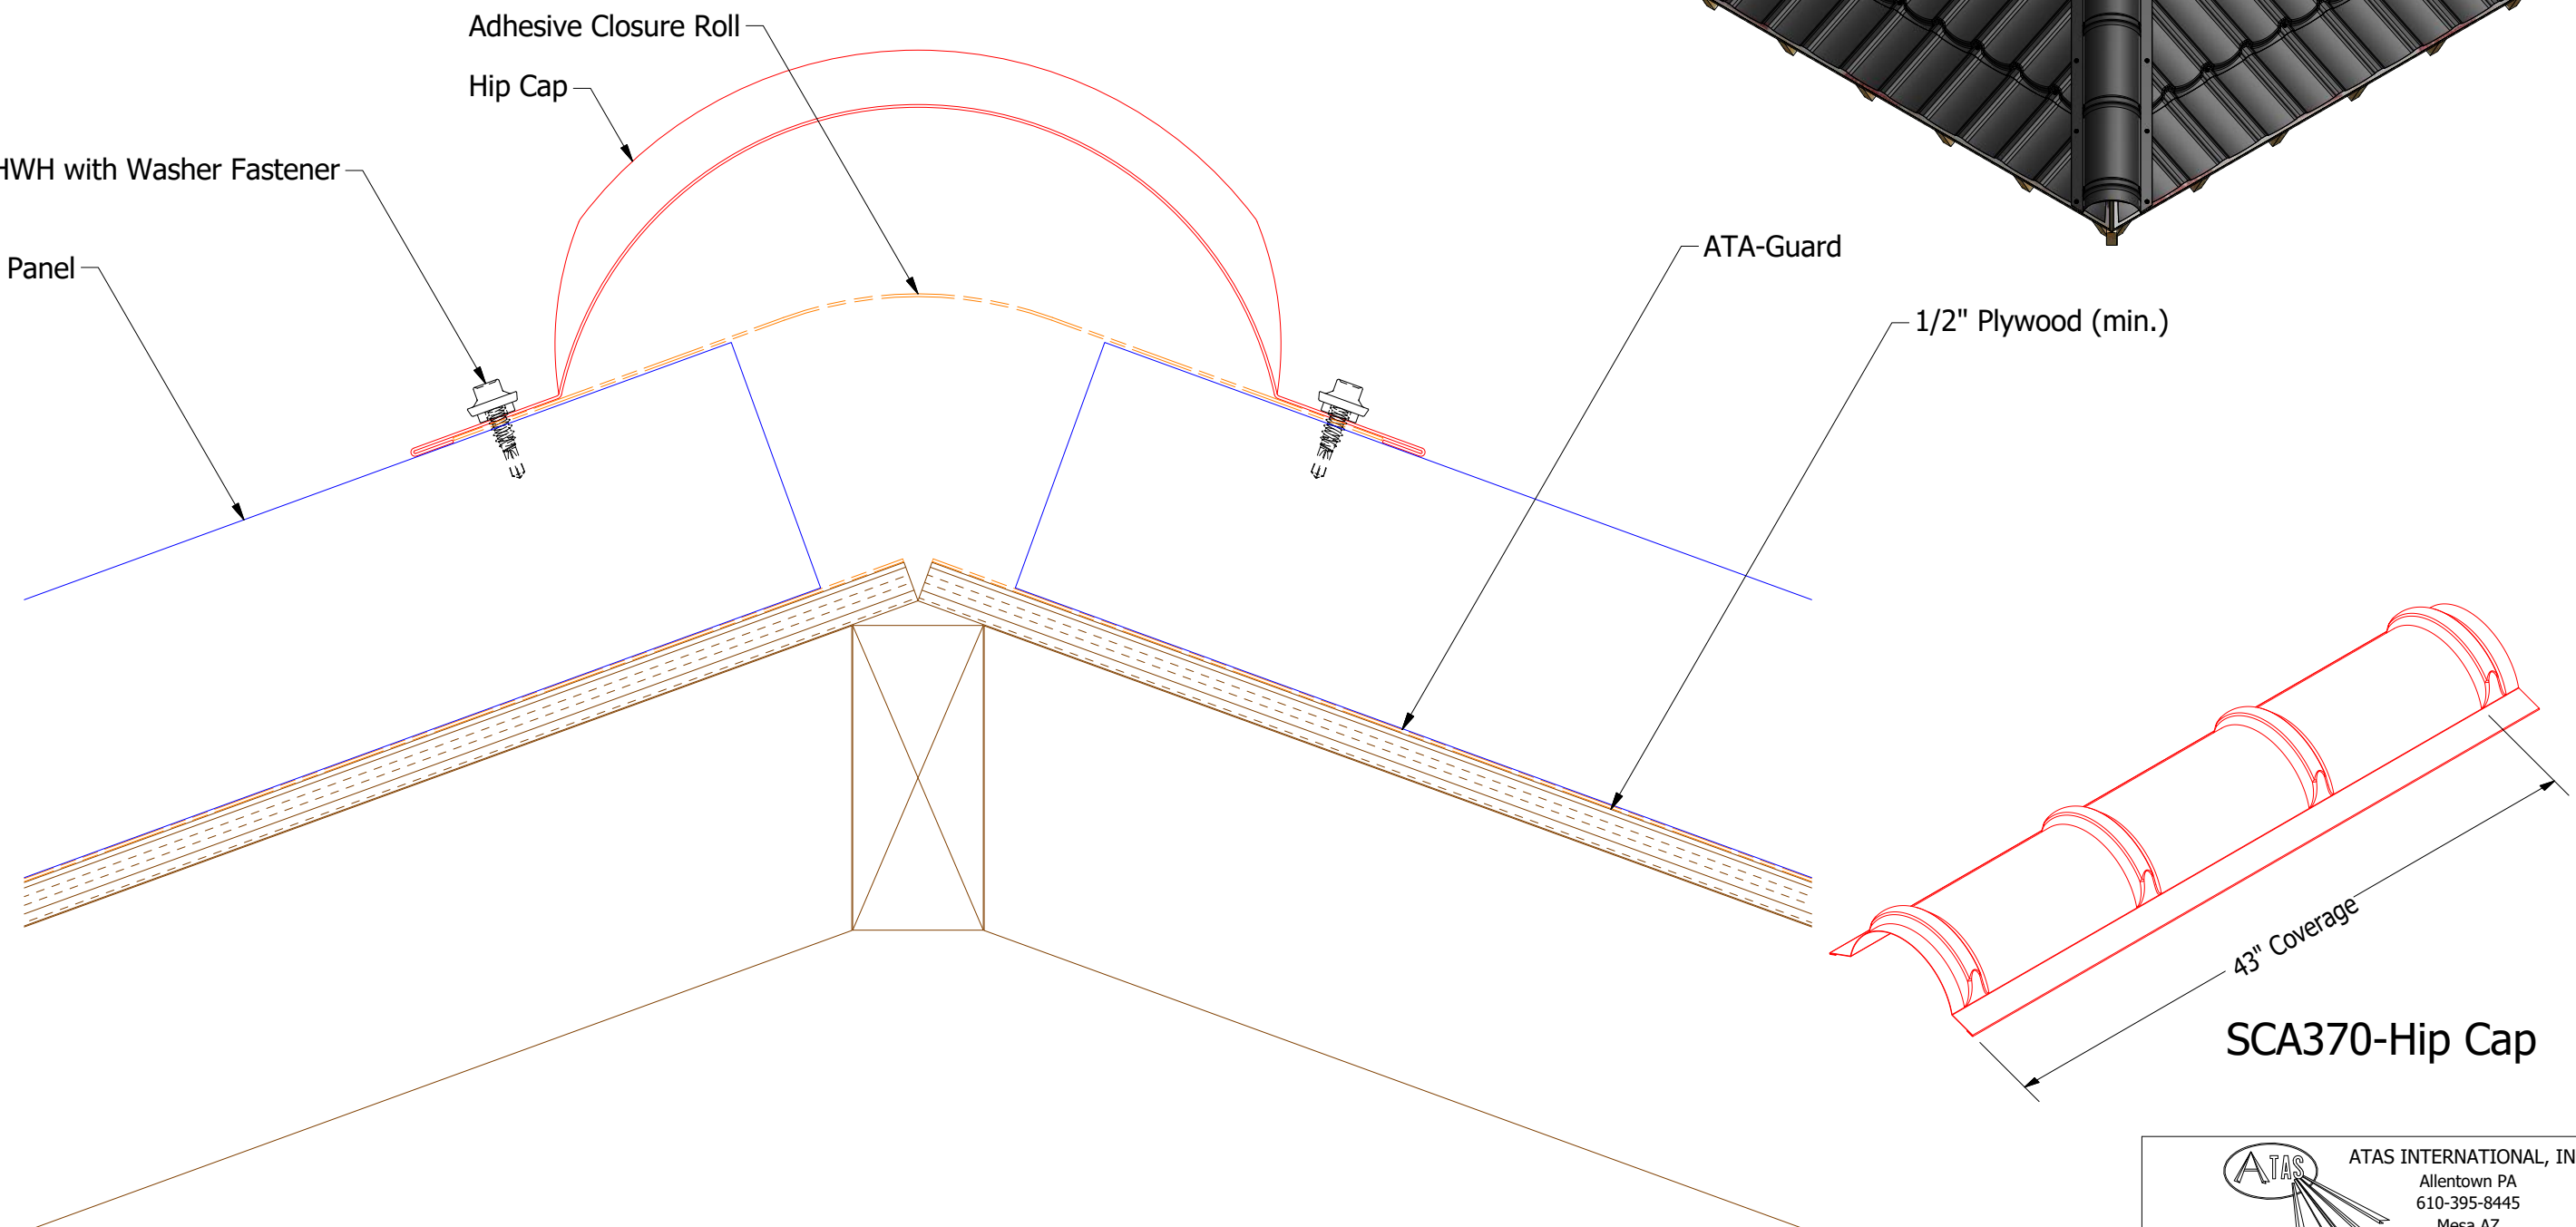

1/4-14 x 7/8" HWH with Washer Fastener

ScanRoof Panel

Adhesive Closure Roll

Hip Cap

ATA-Guard

1/2" Plywood (min.)

43" Coverage

SCA370-Hip Cap

Note: Press Adesive Closure Roll down into Panel Profile for a better seal.

ATAS
 ATAS INTERNATIONAL, INC
 Allentown PA
 610-395-8445
 Mesa AZ
 480-558-7210

				TITLE ScanRoof Hip Detail		
02	5/18/2021	Updated Stitch Screw Description.	KRK	DWG. NO.	DR	DATE 12/17/2014
01	4/18/2018	Updated Substrate	KRK		APP	DATE
REV. NO.	DATE	DESCRIPTION OF REVISION	BY	APP	SH. SIZE	SCALE
					B	X:X