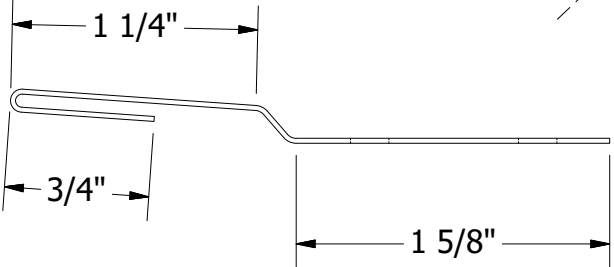

Versa-Lok Clip

ATAS INTERNATIONAL, INC
 Allentown PA
 610-395-8445
 Mesa AZ
 480-558-7210

TITLE		Versa-Lok Clip Detail		
DR	DMR	DATE	10/3/2016	
APP		DATE		
SH. SIZE	B	SCALE	X:X	

REV. NO.	DATE	DESCRIPTION OF REVISION	BY	APP
02	3/9/2021	Updated Panel Notching	KRK	
01	9/28/2020	Updated Panel to Show Side Clip	KRK	