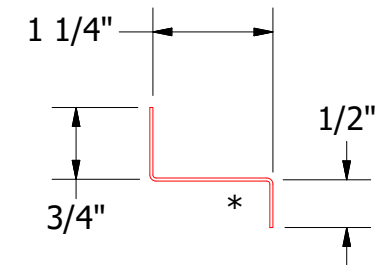

Horizontal Panel

MCA550 - Head Trim

MCA690 - Head Angle Trim

ATAS INTERNATIONAL, INC
 Allentown PA
 610-395-8445
 Mesa AZ
 480-558-7210

TITLE Rigid Wall II Head (Existing Window) Detail

REV. NO.	DATE	DESCRIPTION OF REVISION	BY	APP	DWG. NO.	DR	DMR	DATE	7/11/2016
						APP	DAS	DATE	7/25/16
						SH. SIZE	B	SCALE	X:X