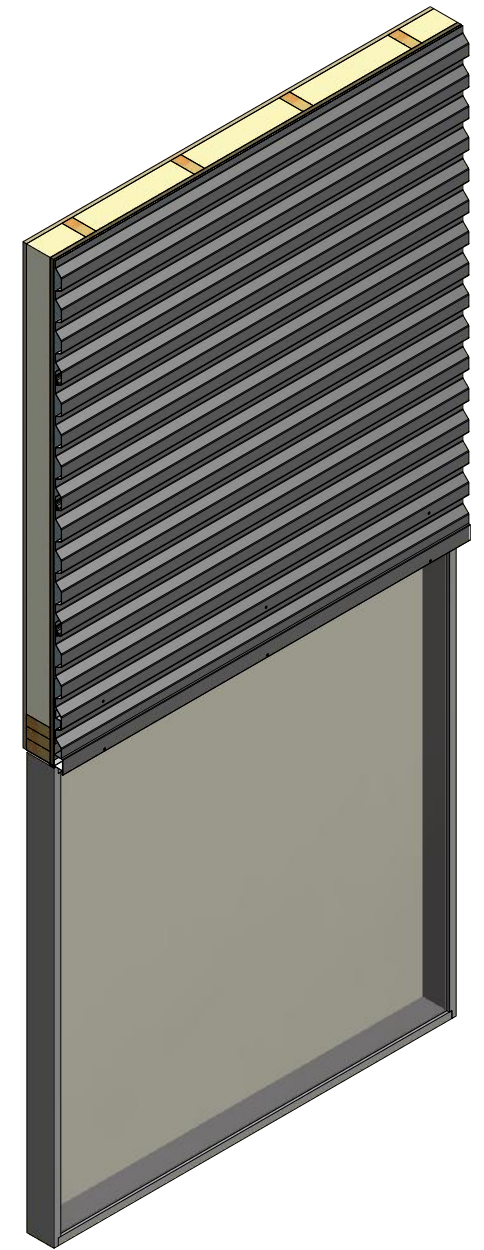

Horizontal Panel

MCA550 - Head Trim

MCA690 - Head Angle Trim

ATAS INTERNATIONAL, INC
 Allentown PA
 610-395-8445
 Mesa AZ
 480-558-7210

TITLE Rigid Wall II Head (Existing Window) Detail

REV. NO.	DATE	DESCRIPTION OF REVISION	BY	APP	DWG. NO.	DR	DMR	DATE	7/11/2016
						APP	DAS	DATE	7/25/16
						SH. SIZE	B	SCALE	X:X