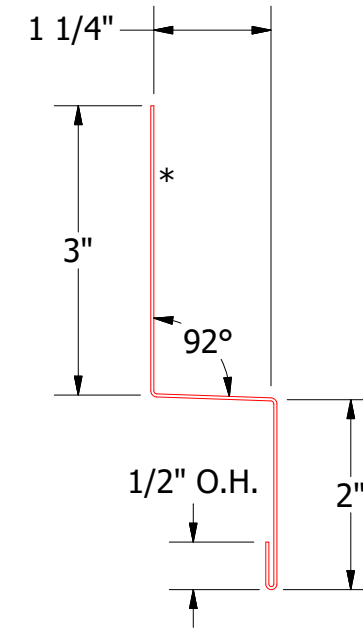

Horizontal Panel

MCA550 - Head Trim

MCA690 - Head Angle Trim

ATAS INTERNATIONAL, INC
 Allentown PA
 610-395-8445
 Mesa AZ
 480-558-7210

TITLE Rigid Wall II Head (Existing Window) Detail

REV. NO.	DATE	DESCRIPTION OF REVISION	BY	APP	DWG. NO.	DR	DMR	DATE	7/11/2016
						APP	DAS	DATE	7/25/16
						SH. SIZE	B	SCALE	X:X