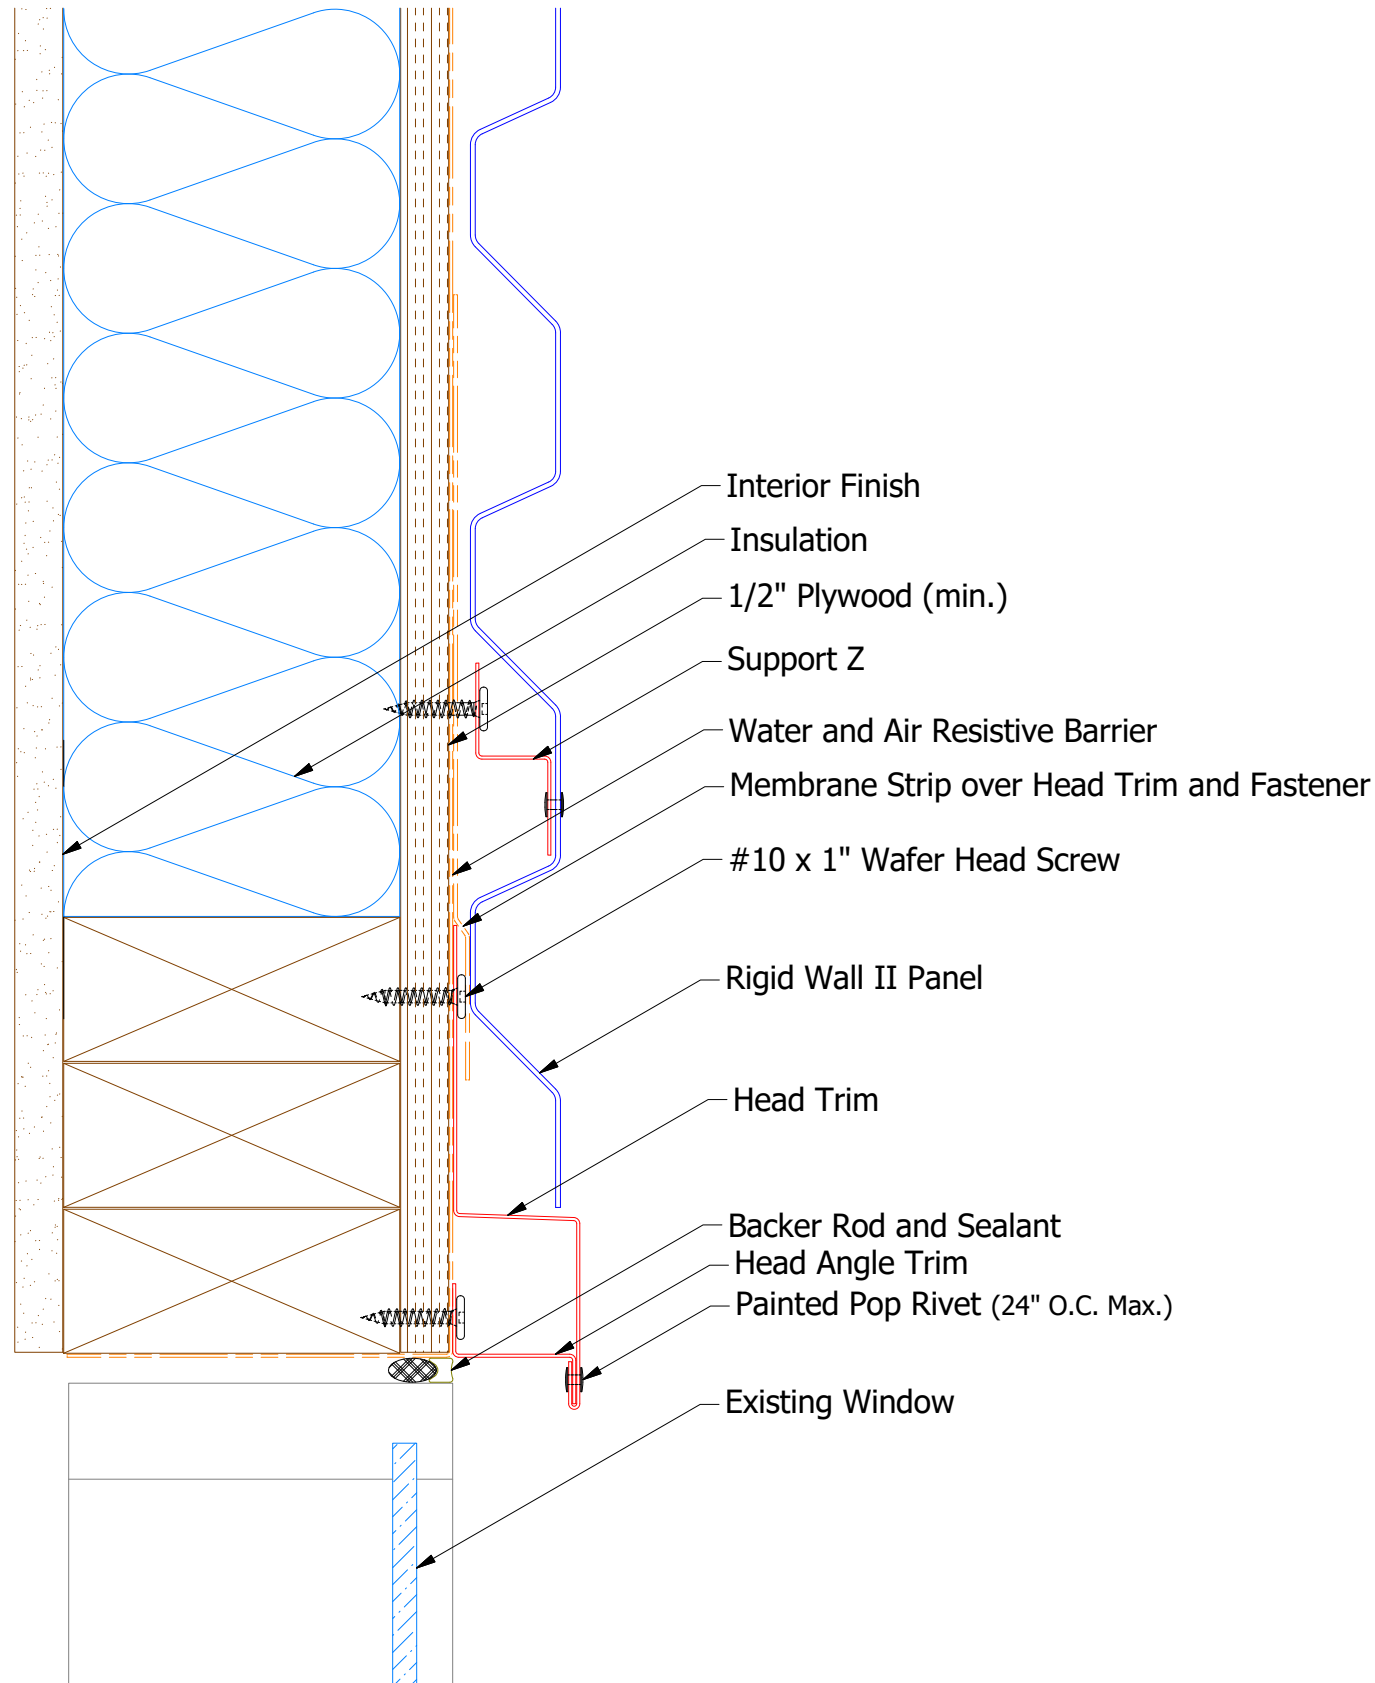

Horizontal Panel

MCA550 - Head Trim

MCA690 - Head Angle Trim

ATAS INTERNATIONAL, INC
 Allentown PA
 610-395-8445
 Mesa AZ
 480-558-7210

TITLE Rigid Wall II Head (Existing Window) Detail

REV. NO.	DATE	DESCRIPTION OF REVISION	BY	APP	DWG. NO.	DR	DMR	DATE	7/11/2016
						APP	DAS	DATE	7/25/16
						SH. SIZE	B	SCALE	X:X