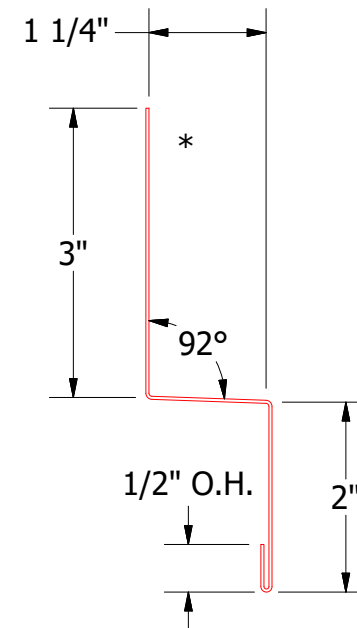

Vertical Panel

MCA550 - Head Trim

MCA690 - Head Angle Trim

 ATAS INTERNATIONAL, INC Allentown PA 610-395-8445 Mesa AZ 480-558-7210		TITLE Rigid Wall II Head (Existing Window) Detail	
		DWG. NO.	DR DMR DATE 7/11/2016
REV. NO.	DATE	DESCRIPTION OF REVISION	BY APP
		MATERIAL	APP DAS DATE 7/25/16
		SH. SIZE B	SCALE X:X