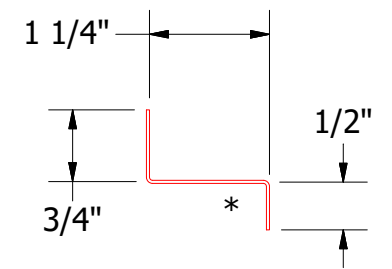

Vertical Panel

MCA550 - Head Trim

MCA690 - Head Angle Trim

 ATAS INTERNATIONAL, INC Allentown PA 610-395-8445 Mesa AZ 480-558-7210		TITLE Rigid Wall II Head (Existing Window) Detail	
		DWG. NO.	DR DMR DATE 7/11/2016
REV. NO.	DATE	DESCRIPTION OF REVISION	BY APP
		MATERIAL	APP DAS DATE 7/25/16
		SH. SIZE B	SCALE X:X