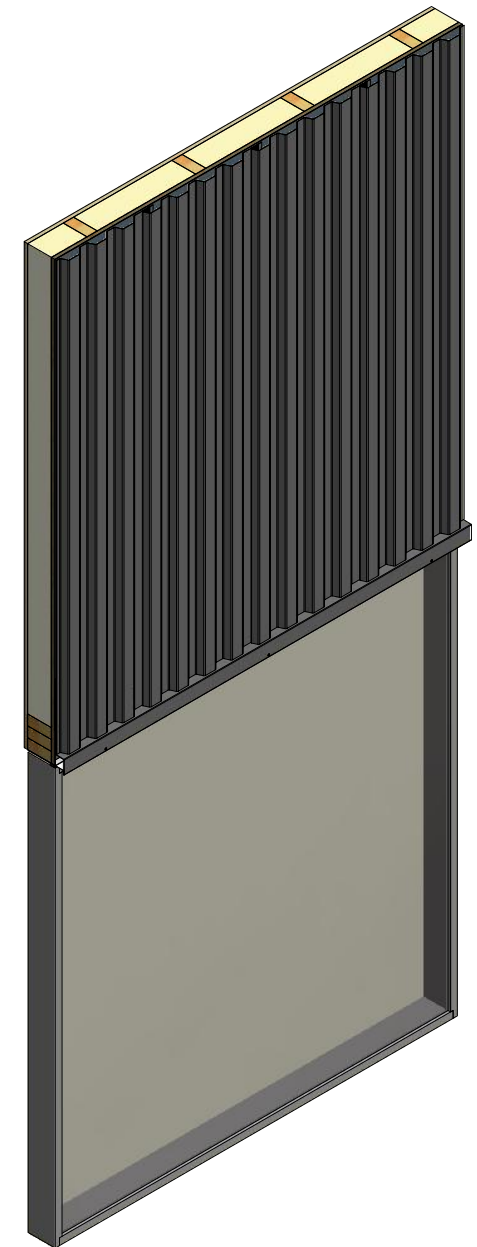

Vertical Panel

MCA550 - Head Trim

MCA690 - Head Angle Trim

 ATAS INTERNATIONAL, INC Allentown PA 610-395-8445 Mesa AZ 480-558-7210		TITLE Rigid Wall II Head (Existing Window) Detail	
		DWG. NO.	DR DMR DATE 7/11/2016
REV. NO.	DATE	DESCRIPTION OF REVISION	BY APP
		MATERIAL	APP DAS DATE 7/25/16
		SH. SIZE B	SCALE X:X