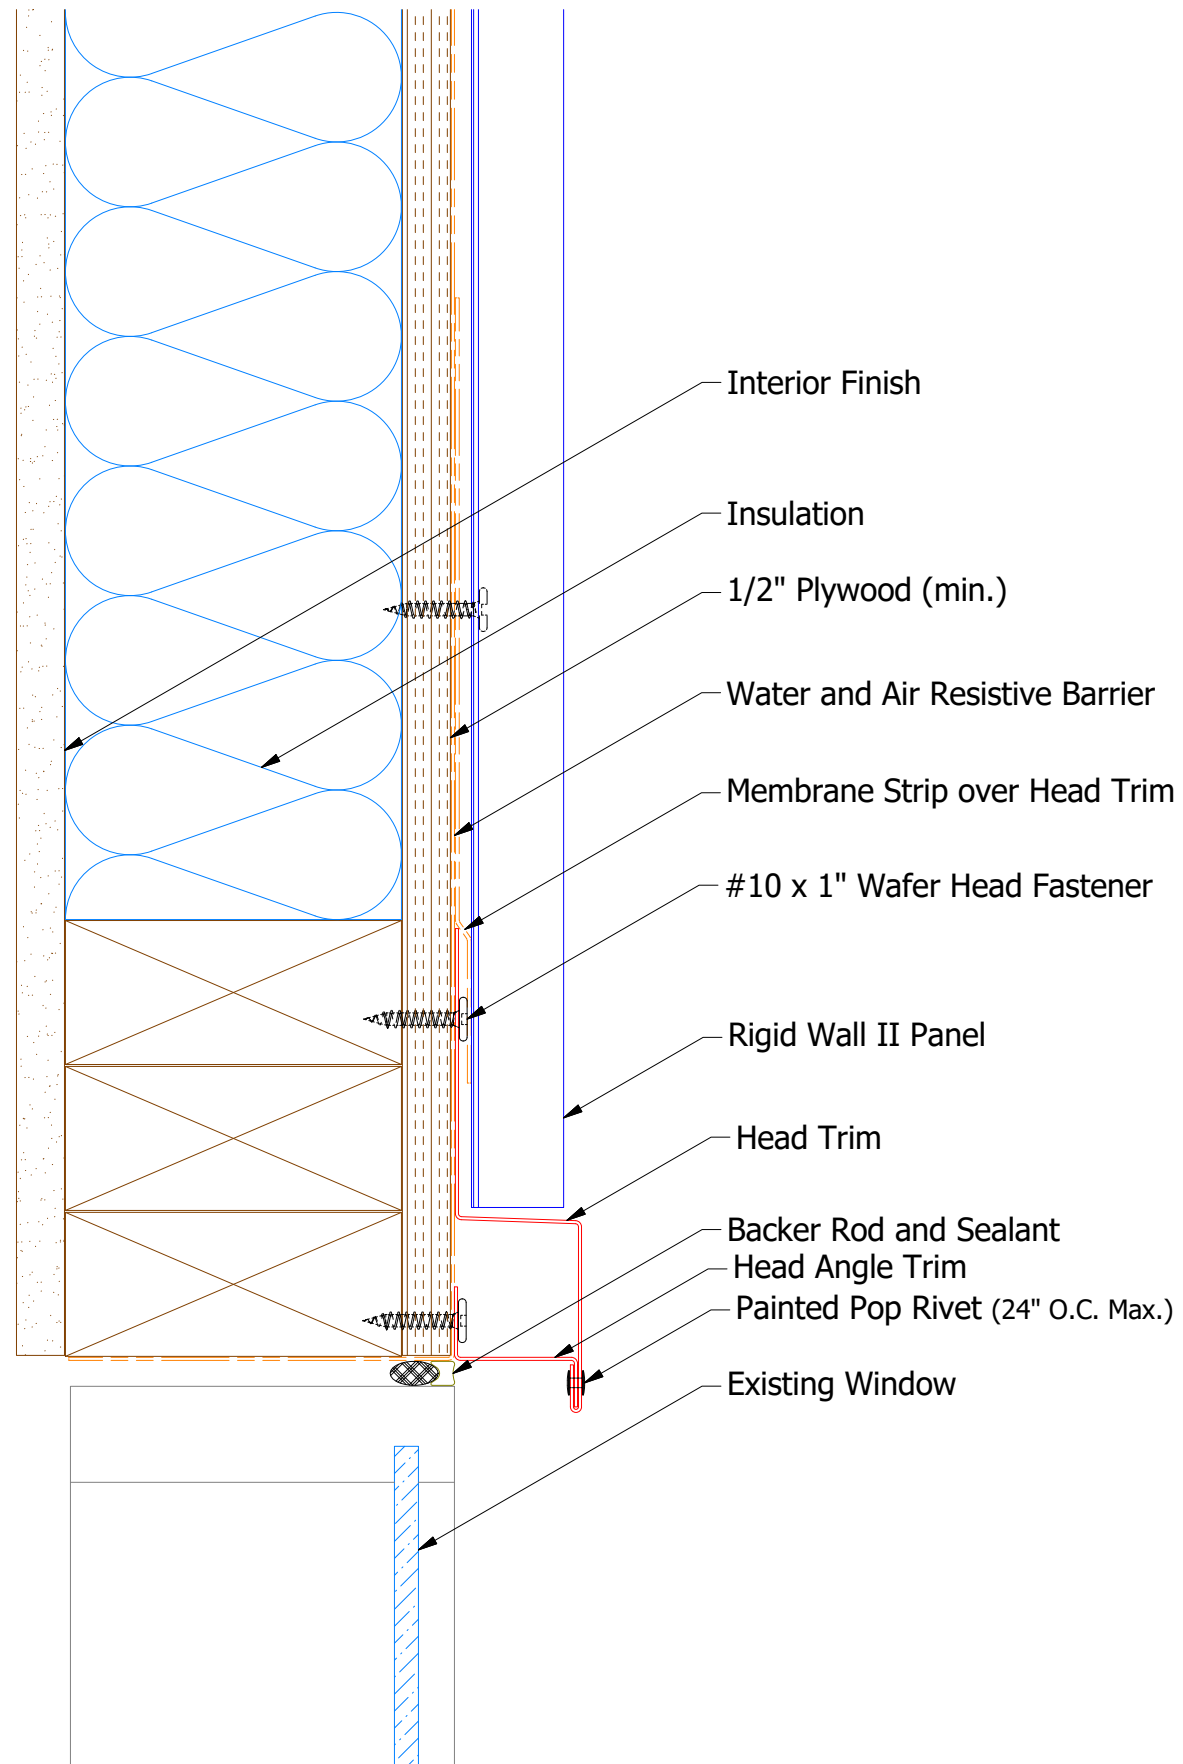

Vertical Panel

MCA550 - Head Trim

MCA690 - Head Angle Trim

 ATAS INTERNATIONAL, INC Allentown PA 610-395-8445 Mesa AZ 480-558-7210		TITLE Rigid Wall II Head (Existing Window) Detail	
		DWG. NO.	DR DMR DATE 7/11/2016
REV. NO.	DATE	DESCRIPTION OF REVISION	BY APP
		MATERIAL	APP DAS DATE 7/25/16
		SH. SIZE B	SCALE X:X