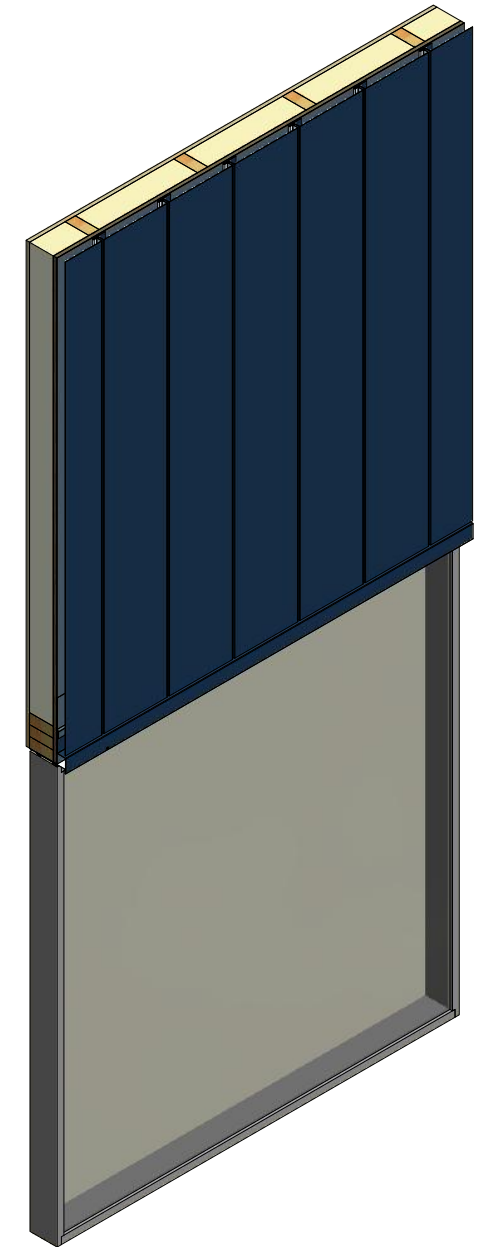

Vertical Panel

VSA550 - Head Trim

VSA690 - Head Angle Trim

ATAS ATAS INTERNATIONAL, INC
 Allentown PA
 610-395-8445
 Mesa AZ
 480-558-7210

TITLE			Versa-Seam Head Detail		
DWG. NO.		DR	KRK	DATE	7/29/2014
MATERIAL		APP	DAS	DATE	7/29/16
REV. NO.	DATE	DESCRIPTION OF REVISION	BY	APP	SH. SIZE B SCALE X:X
