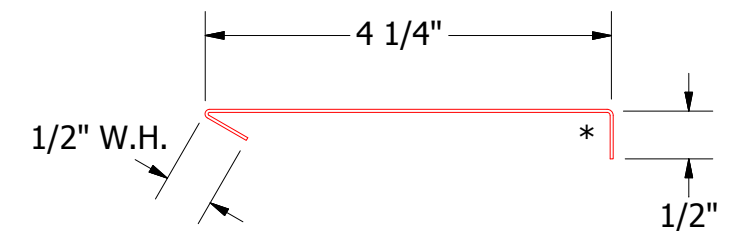

Vertical Panel

VSA550 - Head Trim

VSA690 - Head Angle Trim

ATAS ATAS INTERNATIONAL, INC
 Allentown PA
 610-395-8445
 Mesa AZ
 480-558-7210

TITLE			Versa-Seam Head Detail		
DWG. NO.		DR	KRK	DATE	7/29/2014
MATERIAL		APP	DAS	DATE	7/29/16
REV. NO.	DATE	DESCRIPTION OF REVISION	BY	APP	SH. SIZE B SCALE X:X
