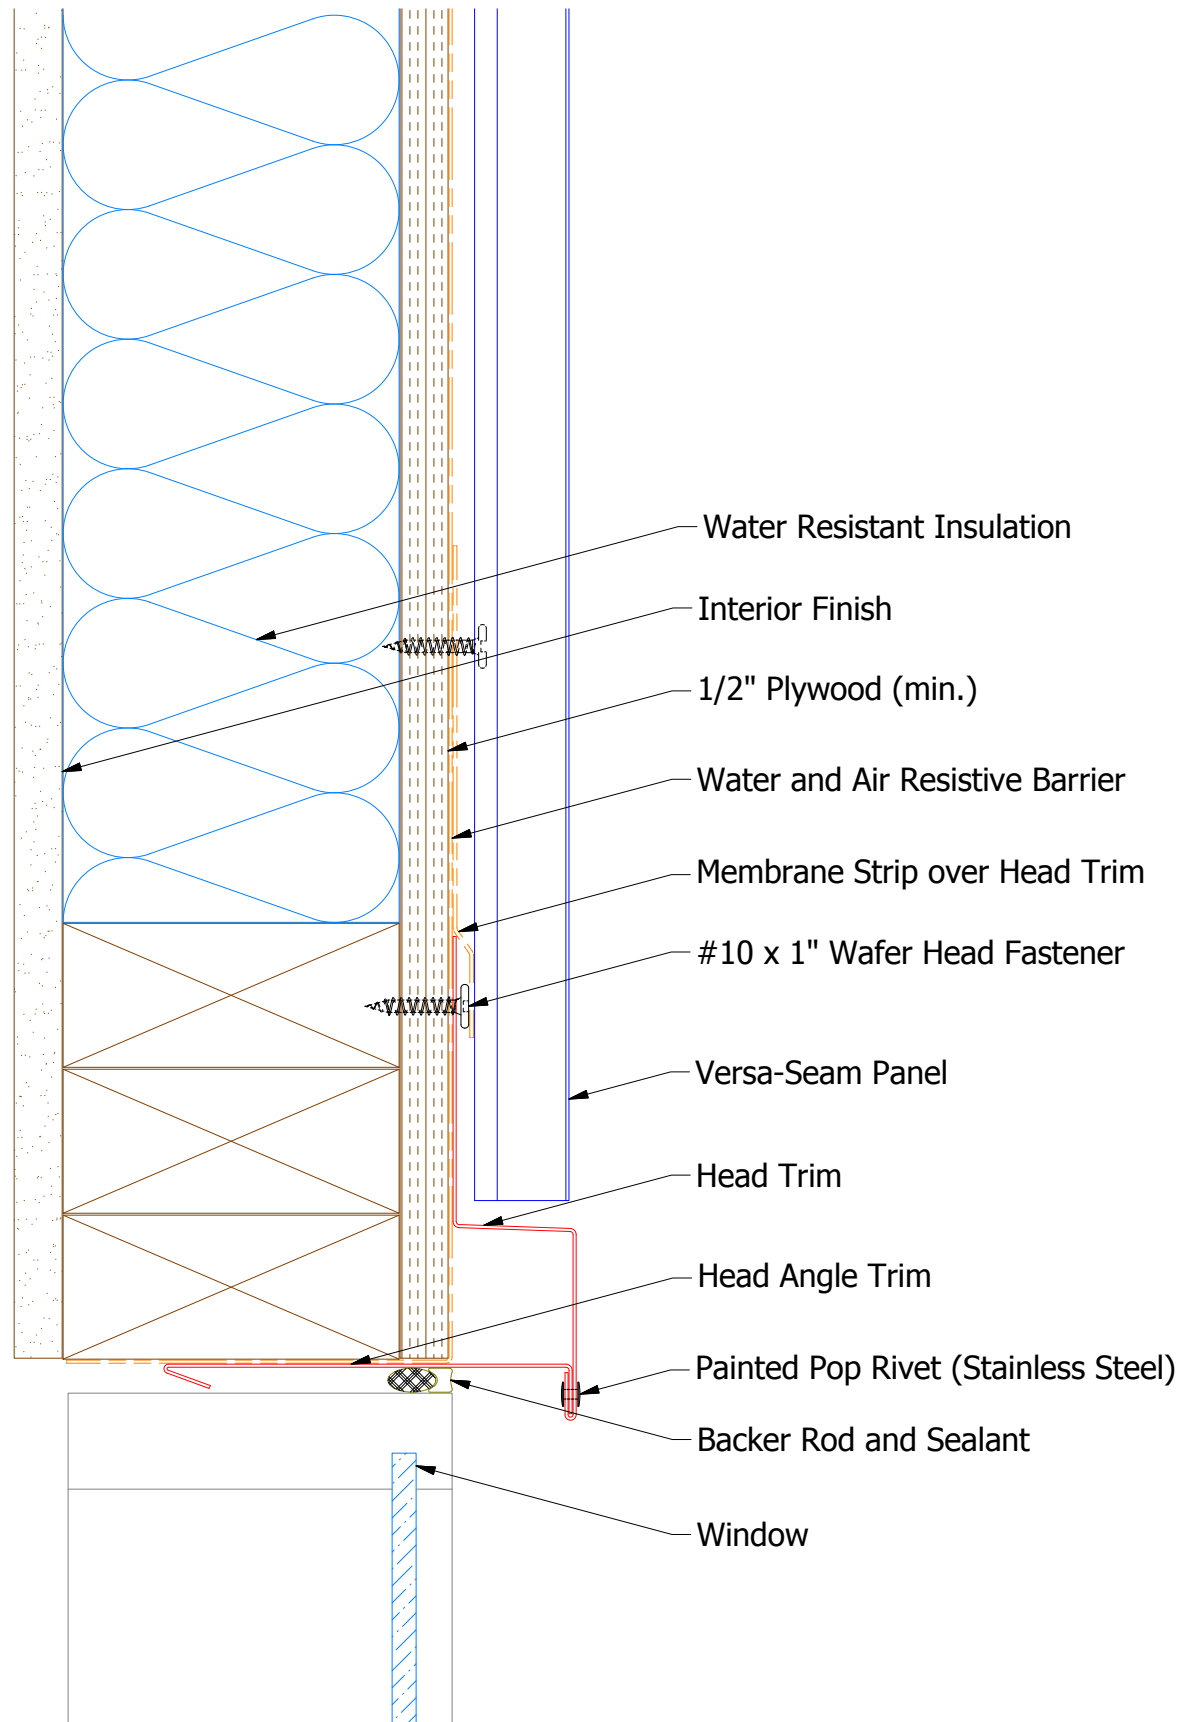

Vertical Panel

VSA550 - Head Trim

VSA690 - Head Angle Trim

ATAS ATAS INTERNATIONAL, INC
 Allentown PA
 610-395-8445
 Mesa AZ
 480-558-7210

TITLE			Versa-Seam Head Detail		
DWG. NO.		DR	KRK	DATE	7/29/2014
MATERIAL		APP	DAS	DATE	7/29/16
REV. NO.	DATE	DESCRIPTION OF REVISION	BY	APP	SH. SIZE B SCALE X:X
