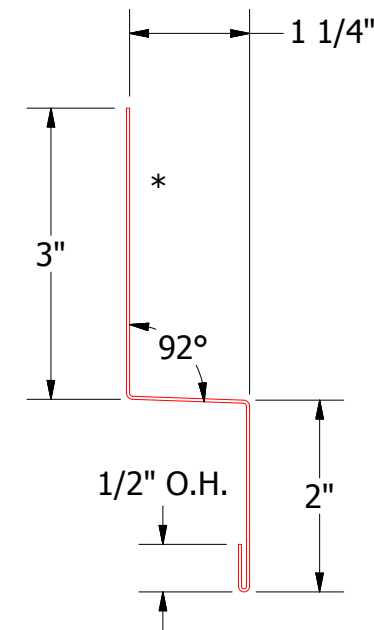

Vertical Panel

VSA550 - Head Trim

VSA690 - Head Angle Trim

ATAS ATAS INTERNATIONAL, INC
 Allentown PA
 610-395-8445
 Mesa AZ
 480-558-7210

TITLE			Versa-Seam Head Detail		
DWG. NO.		DR	KRK	DATE	7/29/2014
MATERIAL		APP	DAS	DATE	7/29/16
REV. NO.	DATE	DESCRIPTION OF REVISION	BY	APP	SH. SIZE B SCALE X:X
