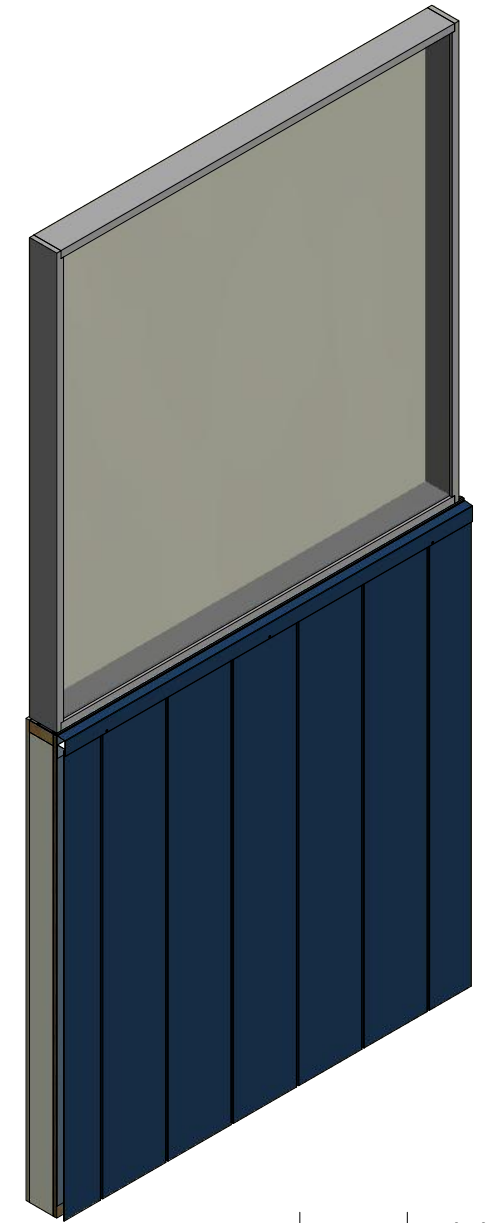

# Vertical Panel

**ATAS INTERNATIONAL, INC**  
 Allentown PA  
 610-395-8445  
 Mesa AZ  
 480-558-7210

## VSA670 - Window Sill Trim

## Versa-Seam Window Sill Detail

REV. NO.	DATE	DESCRIPTION OF REVISION	BY	APP	DWG. NO.	DR	DATE
						KRK	7/30/2014
						DAS	8/1/16
					MATERIAL	SH. SIZE	SCALE
						B	X:X