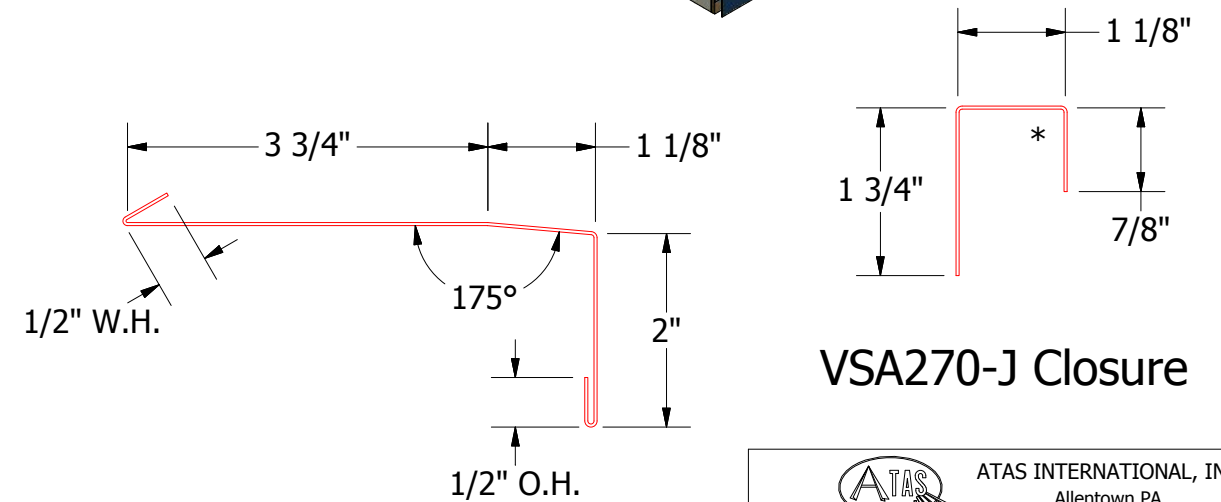

# Vertical Panel

**ATAS INTERNATIONAL, INC**  
 Allentown PA  
 610-395-8445  
 Mesa AZ  
 480-558-7210

## VSA670 - Window Sill Trim

## Versa-Seam Window Sill Detail

REV. NO.	DATE	DESCRIPTION OF REVISION	BY	APP	DWG. NO.	DR	DATE
						KRK	7/30/2014
						DAS	8/1/16
					MATERIAL	SH. SIZE	SCALE
						B	X:X