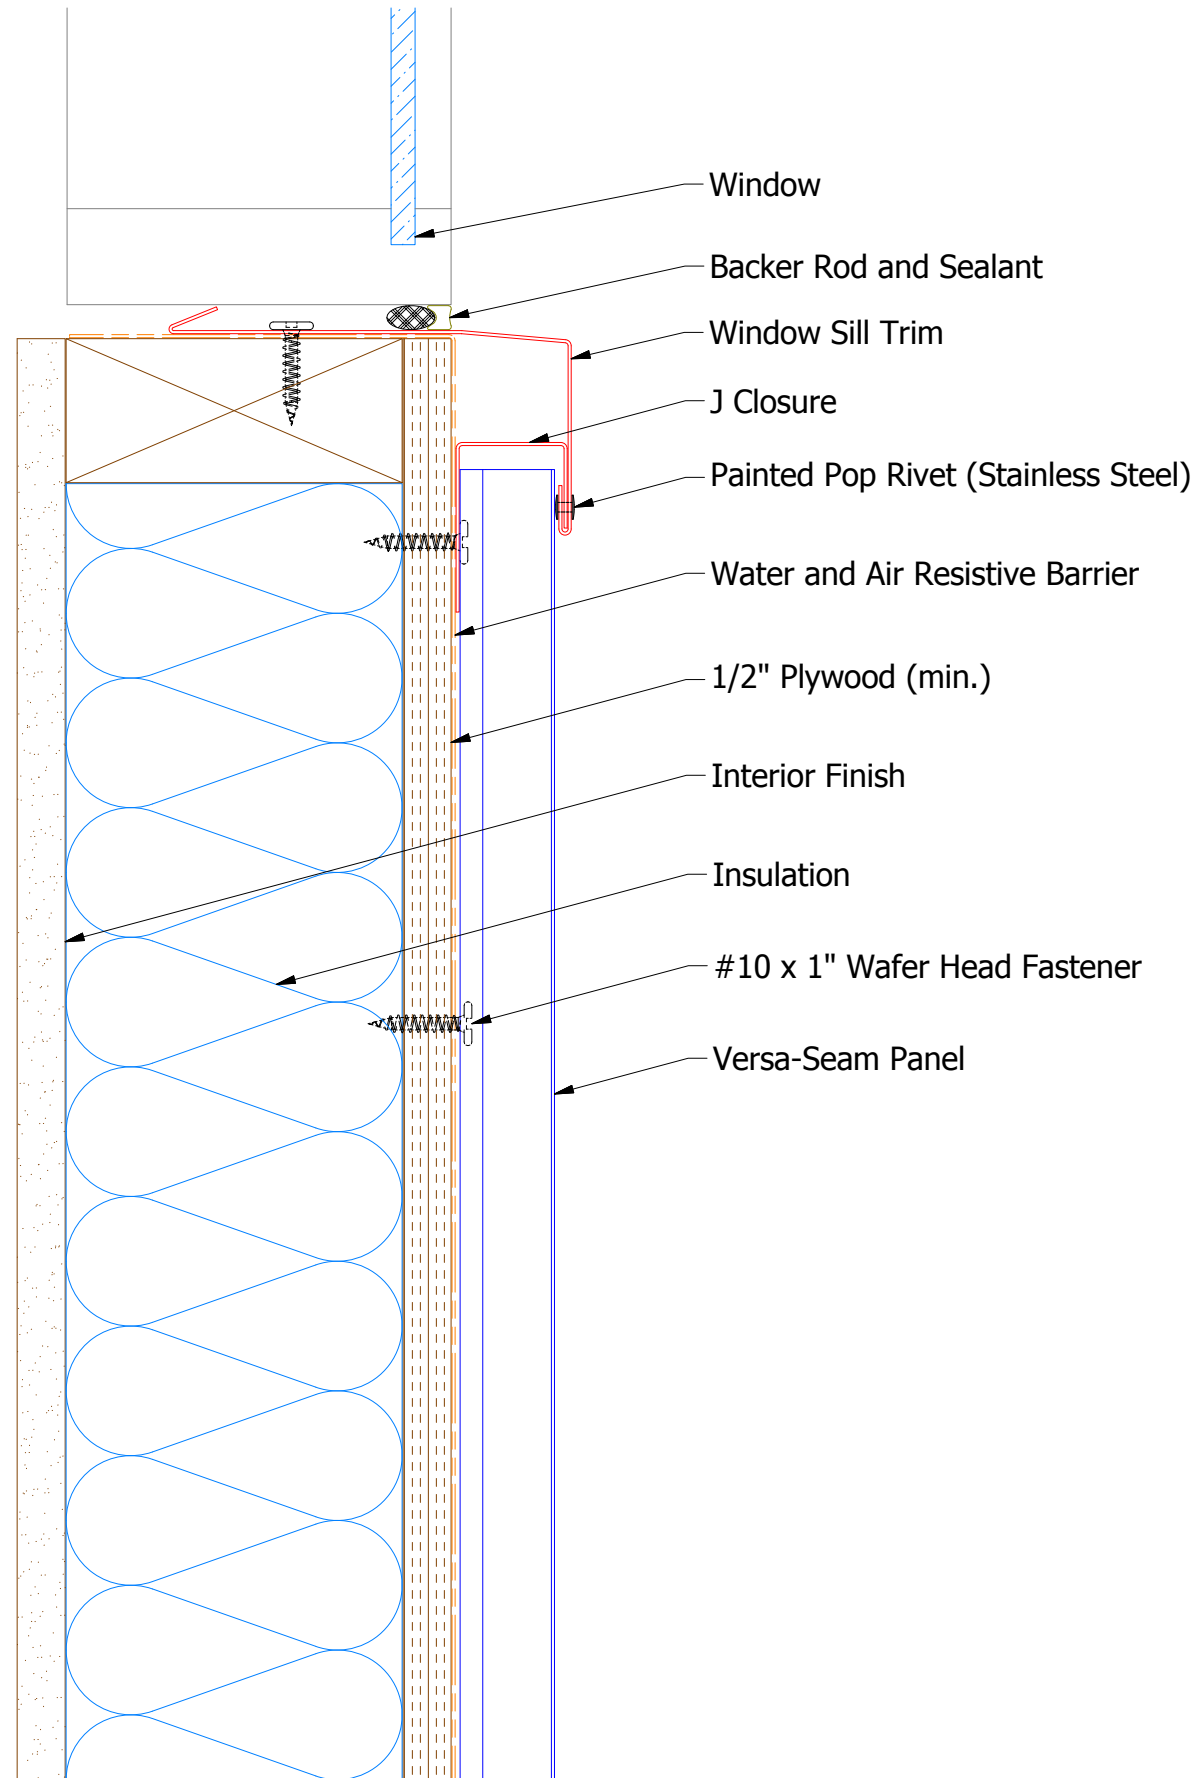

# Vertical Panel

**ATAS INTERNATIONAL, INC**  
 Allentown PA  
 610-395-8445  
 Mesa AZ  
 480-558-7210

## VSA670 - Window Sill Trim

## Versa-Seam Window Sill Detail

REV. NO.	DATE	DESCRIPTION OF REVISION	BY	APP	DWG. NO.	DR	DATE
						KRK	7/30/2014
						DAS	8/1/16
					MATERIAL	SH. SIZE	SCALE
						B	X:X