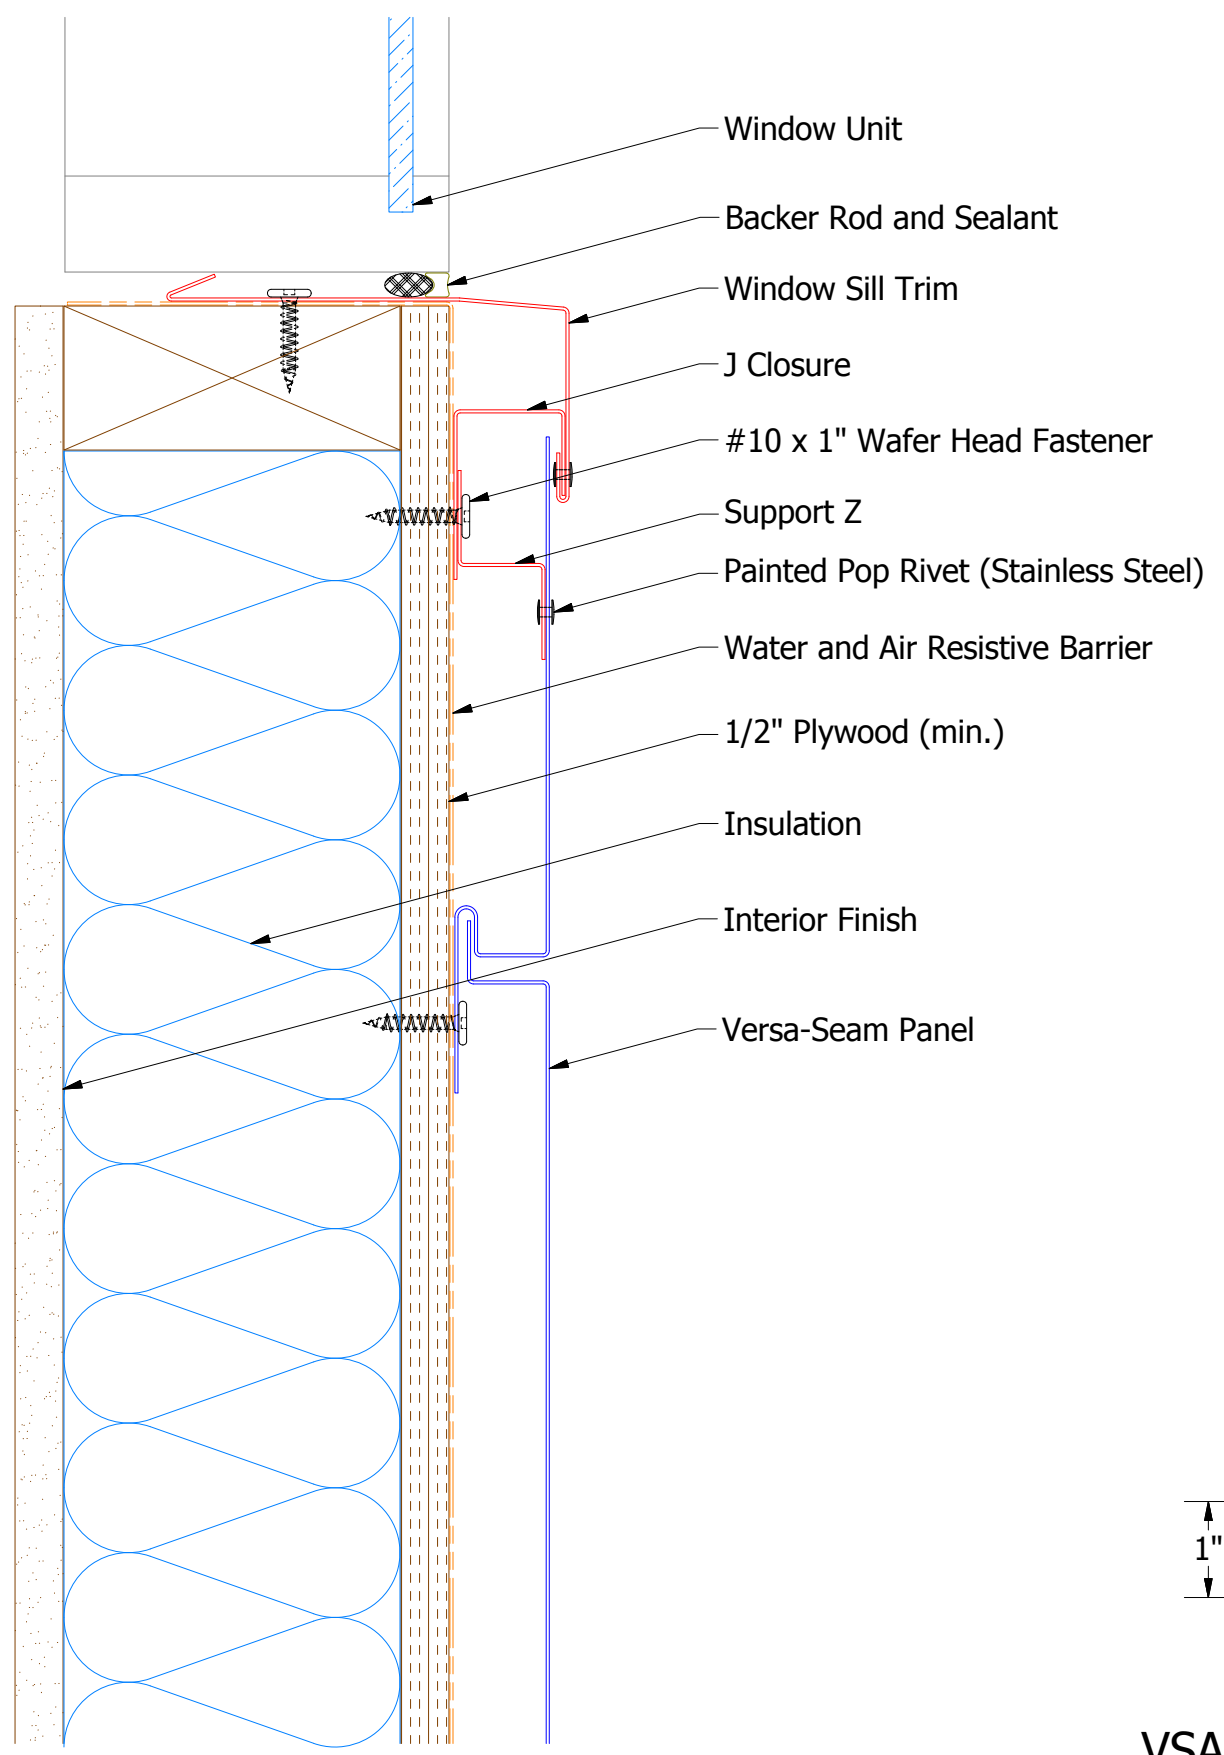

Horizontal Panel

ATAS INTERNATIONAL, INC Allentown PA 610-395-8445 Mesa AZ 480-558-7210	
TITLE Versa-Seam Window Sill Detail	
DWG. NO. DR KRK APP DAS	DATE 7/30/2014 8/1/16
REV. NO. DATE DESCRIPTION OF REVISION BY APP	SH. SIZE B SCALE X:X