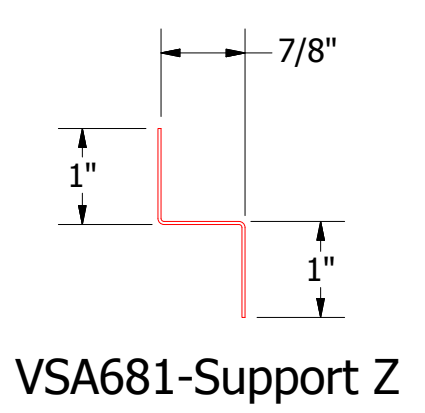

Horizontal Panel

ATAS INTERNATIONAL, INC Allentown PA 610-395-8445 Mesa AZ 480-558-7210	
TITLE Versa-Seam Window Sill Detail	
DWG. NO. DR KRK APP DAS	DATE 7/30/2014 8/1/16
REV. NO. DATE DESCRIPTION OF REVISION BY APP	SH. SIZE B SCALE X:X