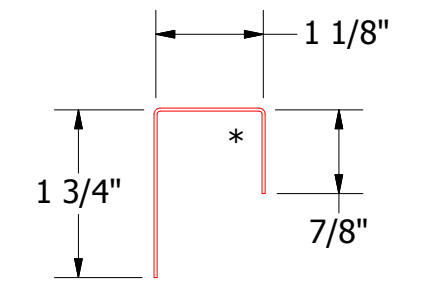

Horizontal Panel

ATAS INTERNATIONAL, INC Allentown PA 610-395-8445 Mesa AZ 480-558-7210	
TITLE Versa-Seam Window Sill Detail	
DWG. NO. DR KRK APP DAS	DATE 7/30/2014 8/1/16
REV. NO. DATE DESCRIPTION OF REVISION BY APP	SH. SIZE B SCALE X:X