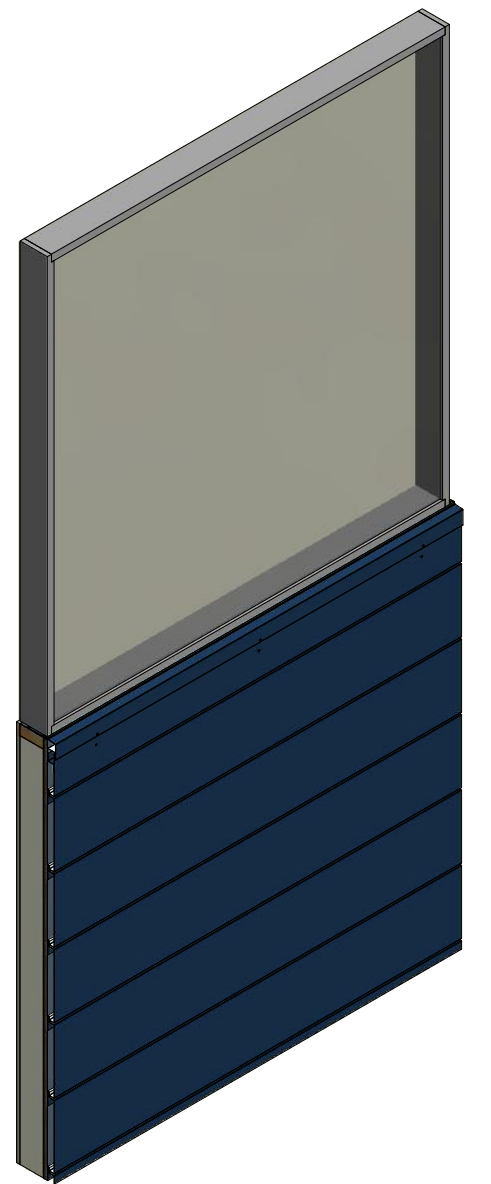

Horizontal Panel

ATAS INTERNATIONAL, INC Allentown PA 610-395-8445 Mesa AZ 480-558-7210	
TITLE Versa-Seam Window Sill Detail	
DWG. NO. DR KRK APP DAS	DATE 7/30/2014 8/1/16
REV. NO. DATE DESCRIPTION OF REVISION BY APP	SH. SIZE B SCALE X:X