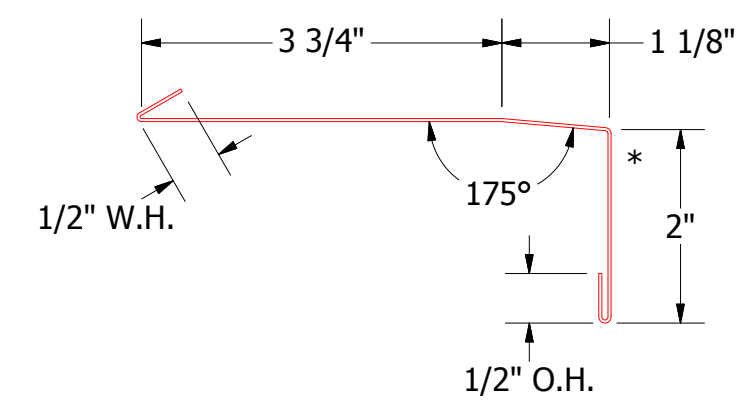

Horizontal Panel

ATAS INTERNATIONAL, INC Allentown PA 610-395-8445 Mesa AZ 480-558-7210	
TITLE Versa-Seam Window Sill Detail	
DWG. NO. DR KRK APP DAS	DATE 7/30/2014 8/1/16
REV. NO. DATE DESCRIPTION OF REVISION BY APP	SH. SIZE B SCALE X:X