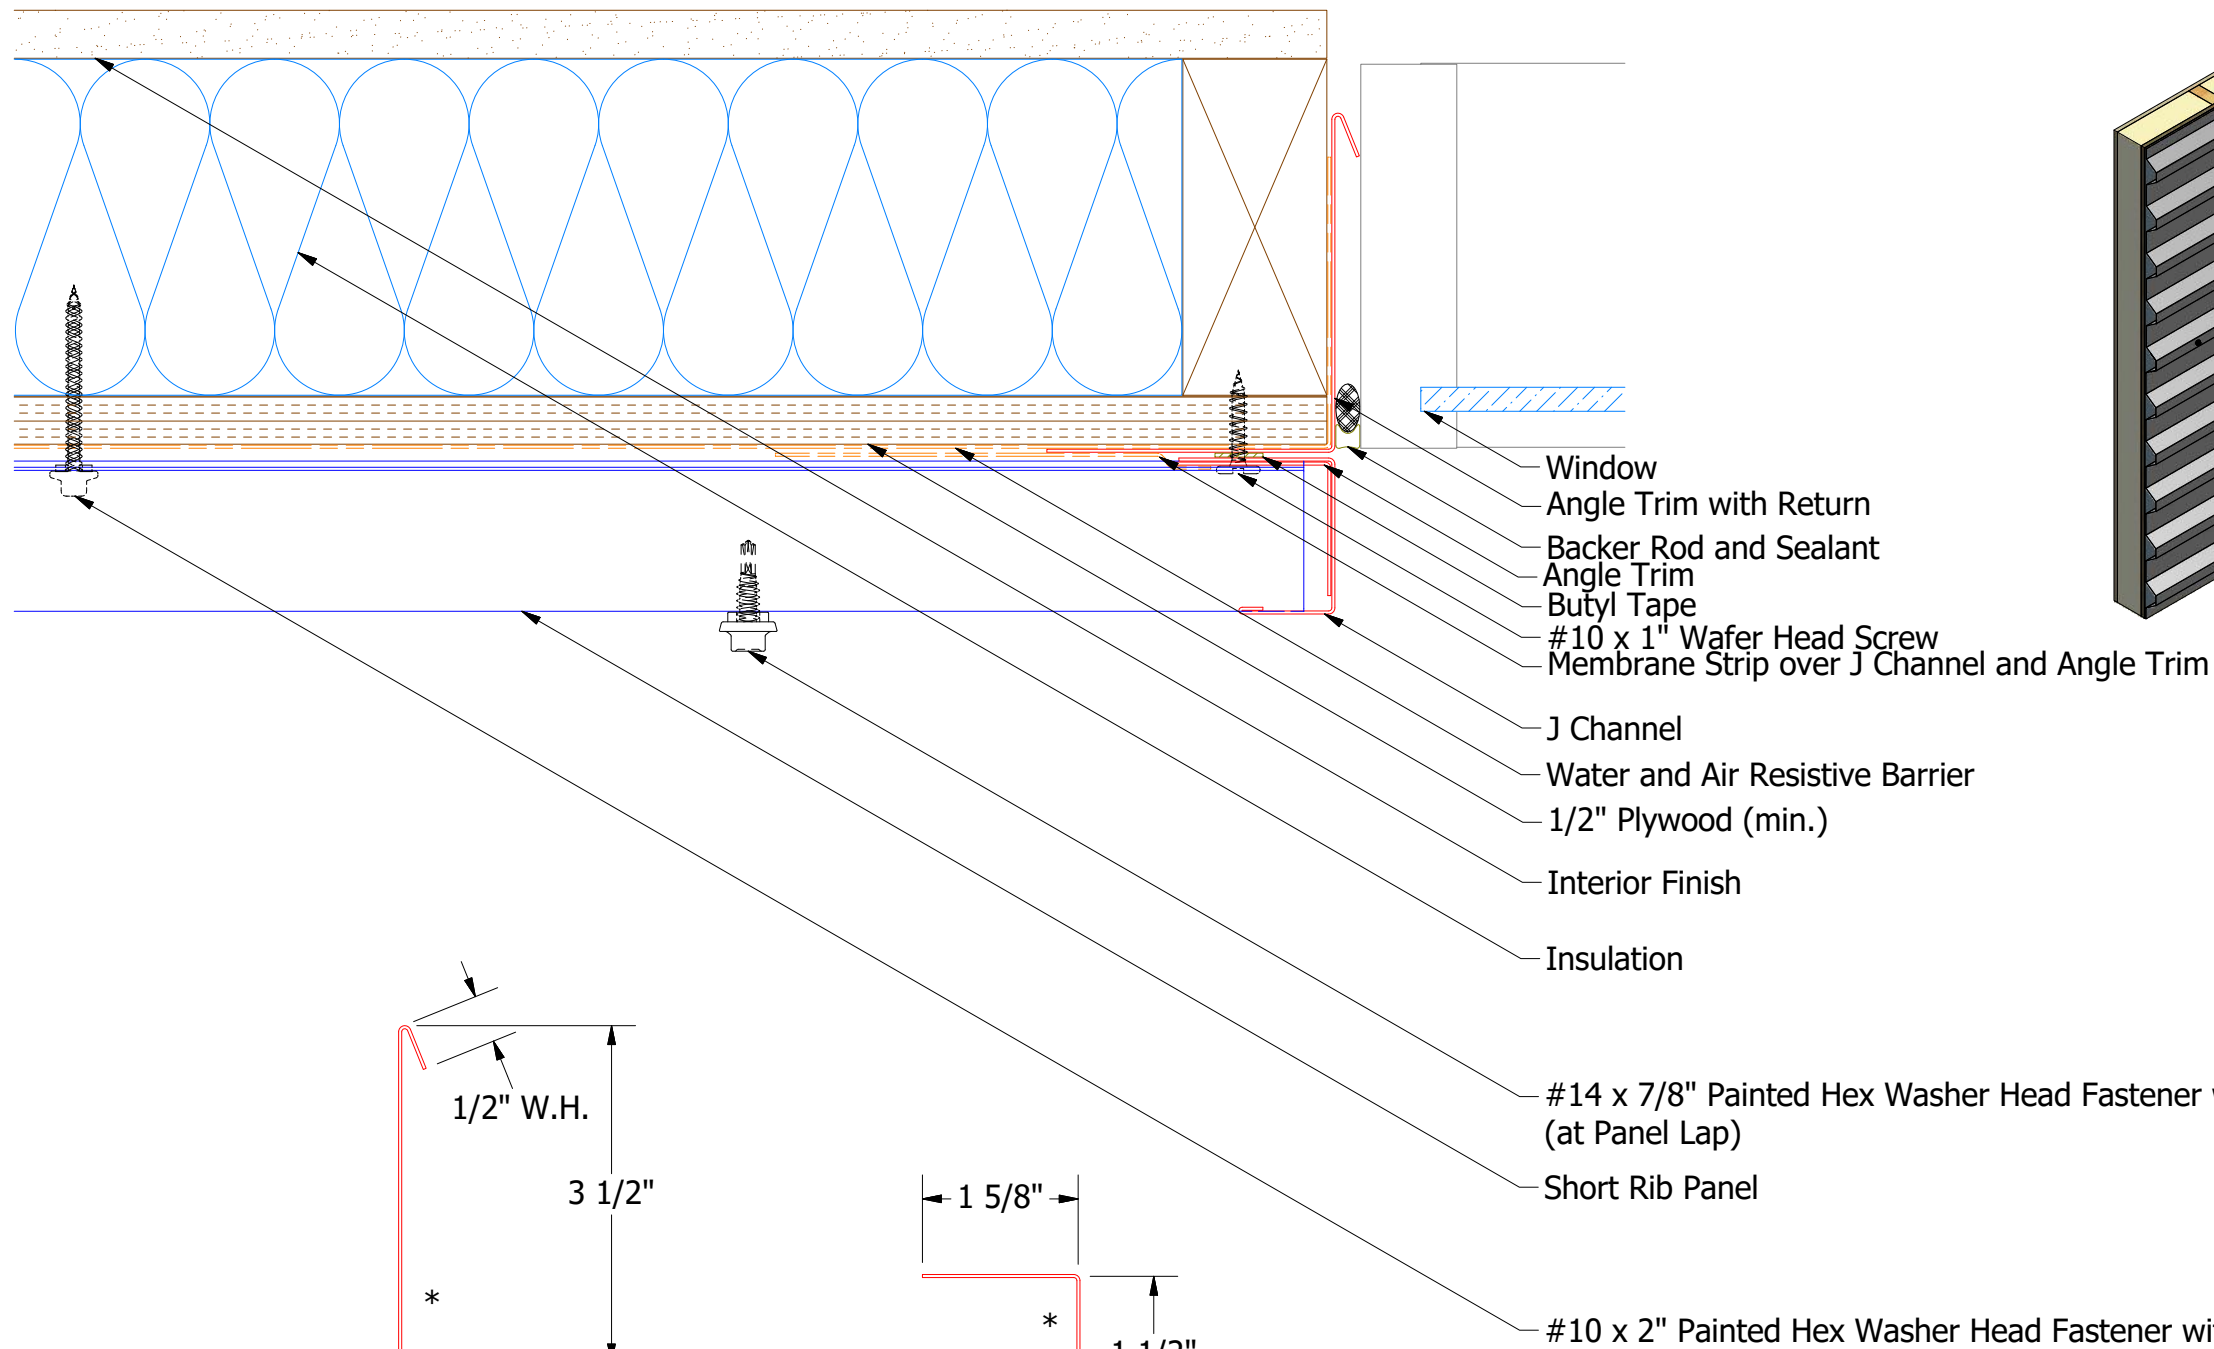

Horizontal Panel

BWA158 - J Channel

		ATAS INTERNATIONAL, INC Allentown PA 610-395-8445 Mesa AZ 480-558-7210	
TITLE Belvedere Short Rib Jamb Detail			
DWG. NO.	DR	KRK	DATE 6/15/2015
MATERIAL	APP	DAS	DATE 7/21/16
REV. NO.	DATE	DESCRIPTION OF REVISION	BY APP
			SH. SIZE B SCALE X:X

BWA683 - Angle Trim with Return

BWA680 - Angle Trim

REV. NO.	DATE	DESCRIPTION OF REVISION	BY	APP