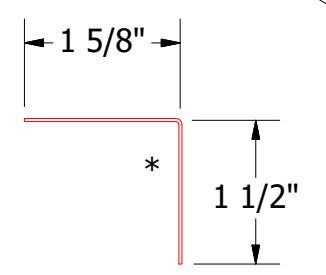

Horizontal Panel

BWA158 - J Channel

		ATAS INTERNATIONAL, INC Allentown PA 610-395-8445 Mesa AZ 480-558-7210	
TITLE Belvedere Short Rib Jamb Detail			
DWG. NO.	DR	KRK	DATE 6/15/2015
MATERIAL	APP	DAS	DATE 7/21/16
REV. NO.	DATE	DESCRIPTION OF REVISION	BY APP
			SH. SIZE B SCALE X:X

BWA683 - Angle Trim with Return

BWA680 - Angle Trim

REV. NO.	DATE	DESCRIPTION OF REVISION	BY	APP