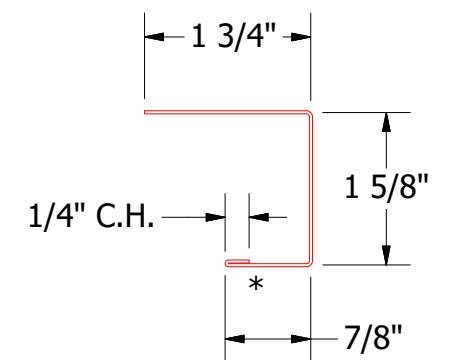

Horizontal Panel

BWA158 - J Channel

		ATAS INTERNATIONAL, INC Allentown PA 610-395-8445 Mesa AZ 480-558-7210	
TITLE Belvedere Short Rib Jamb Detail			
DWG. NO.	DR	KRK	DATE 6/15/2015
MATERIAL	APP	DAS	DATE 7/21/16
REV. NO.	DATE	DESCRIPTION OF REVISION	BY APP
			SH. SIZE B SCALE X:X

BWA683 - Angle Trim with Return

BWA680 - Angle Trim

REV. NO.	DATE	DESCRIPTION OF REVISION	BY	APP