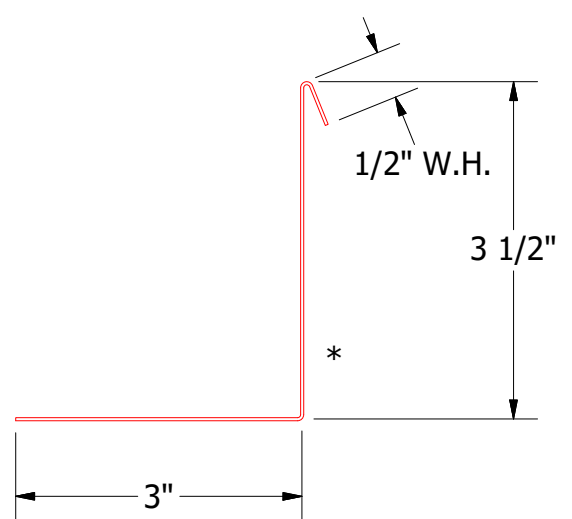

Horizontal Panel

BWA158 - J Channel

		ATAS INTERNATIONAL, INC Allentown PA 610-395-8445 Mesa AZ 480-558-7210	
TITLE Belvedere Short Rib Jamb Detail			
DWG. NO.	DR	KRK	DATE 6/15/2015
MATERIAL	APP	DAS	DATE 7/21/16
REV. NO.	DATE	DESCRIPTION OF REVISION	BY APP
			SH. SIZE B SCALE X:X

BWA683 - Angle Trim with Return

BWA680 - Angle Trim

REV. NO.	DATE	DESCRIPTION OF REVISION	BY	APP