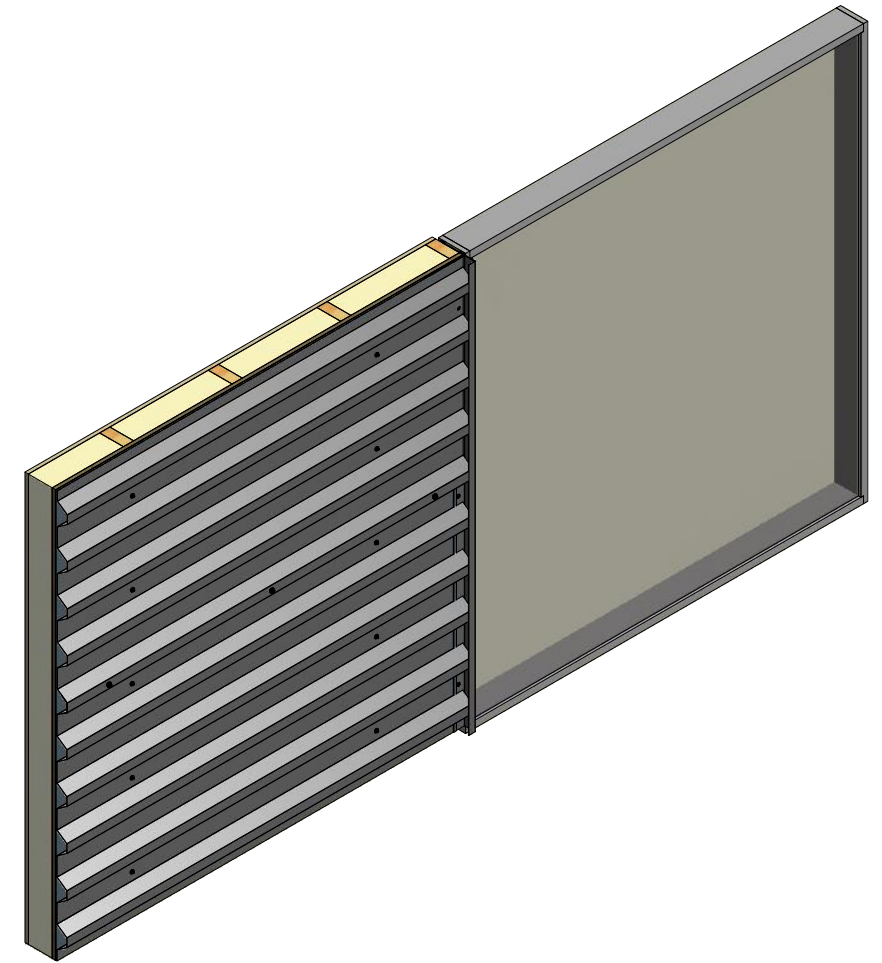

Horizontal Panel

BWA158 - J Channel

		ATAS INTERNATIONAL, INC Allentown PA 610-395-8445 Mesa AZ 480-558-7210	
TITLE Belvedere Short Rib Jamb Detail			
DWG. NO.	DR	KRK	DATE 6/15/2015
MATERIAL	APP	DAS	DATE 7/21/16
REV. NO.	DATE	DESCRIPTION OF REVISION	BY APP
			SH. SIZE B SCALE X:X

BWA683 - Angle Trim with Return

BWA680 - Angle Trim

REV. NO.	DATE	DESCRIPTION OF REVISION	BY	APP