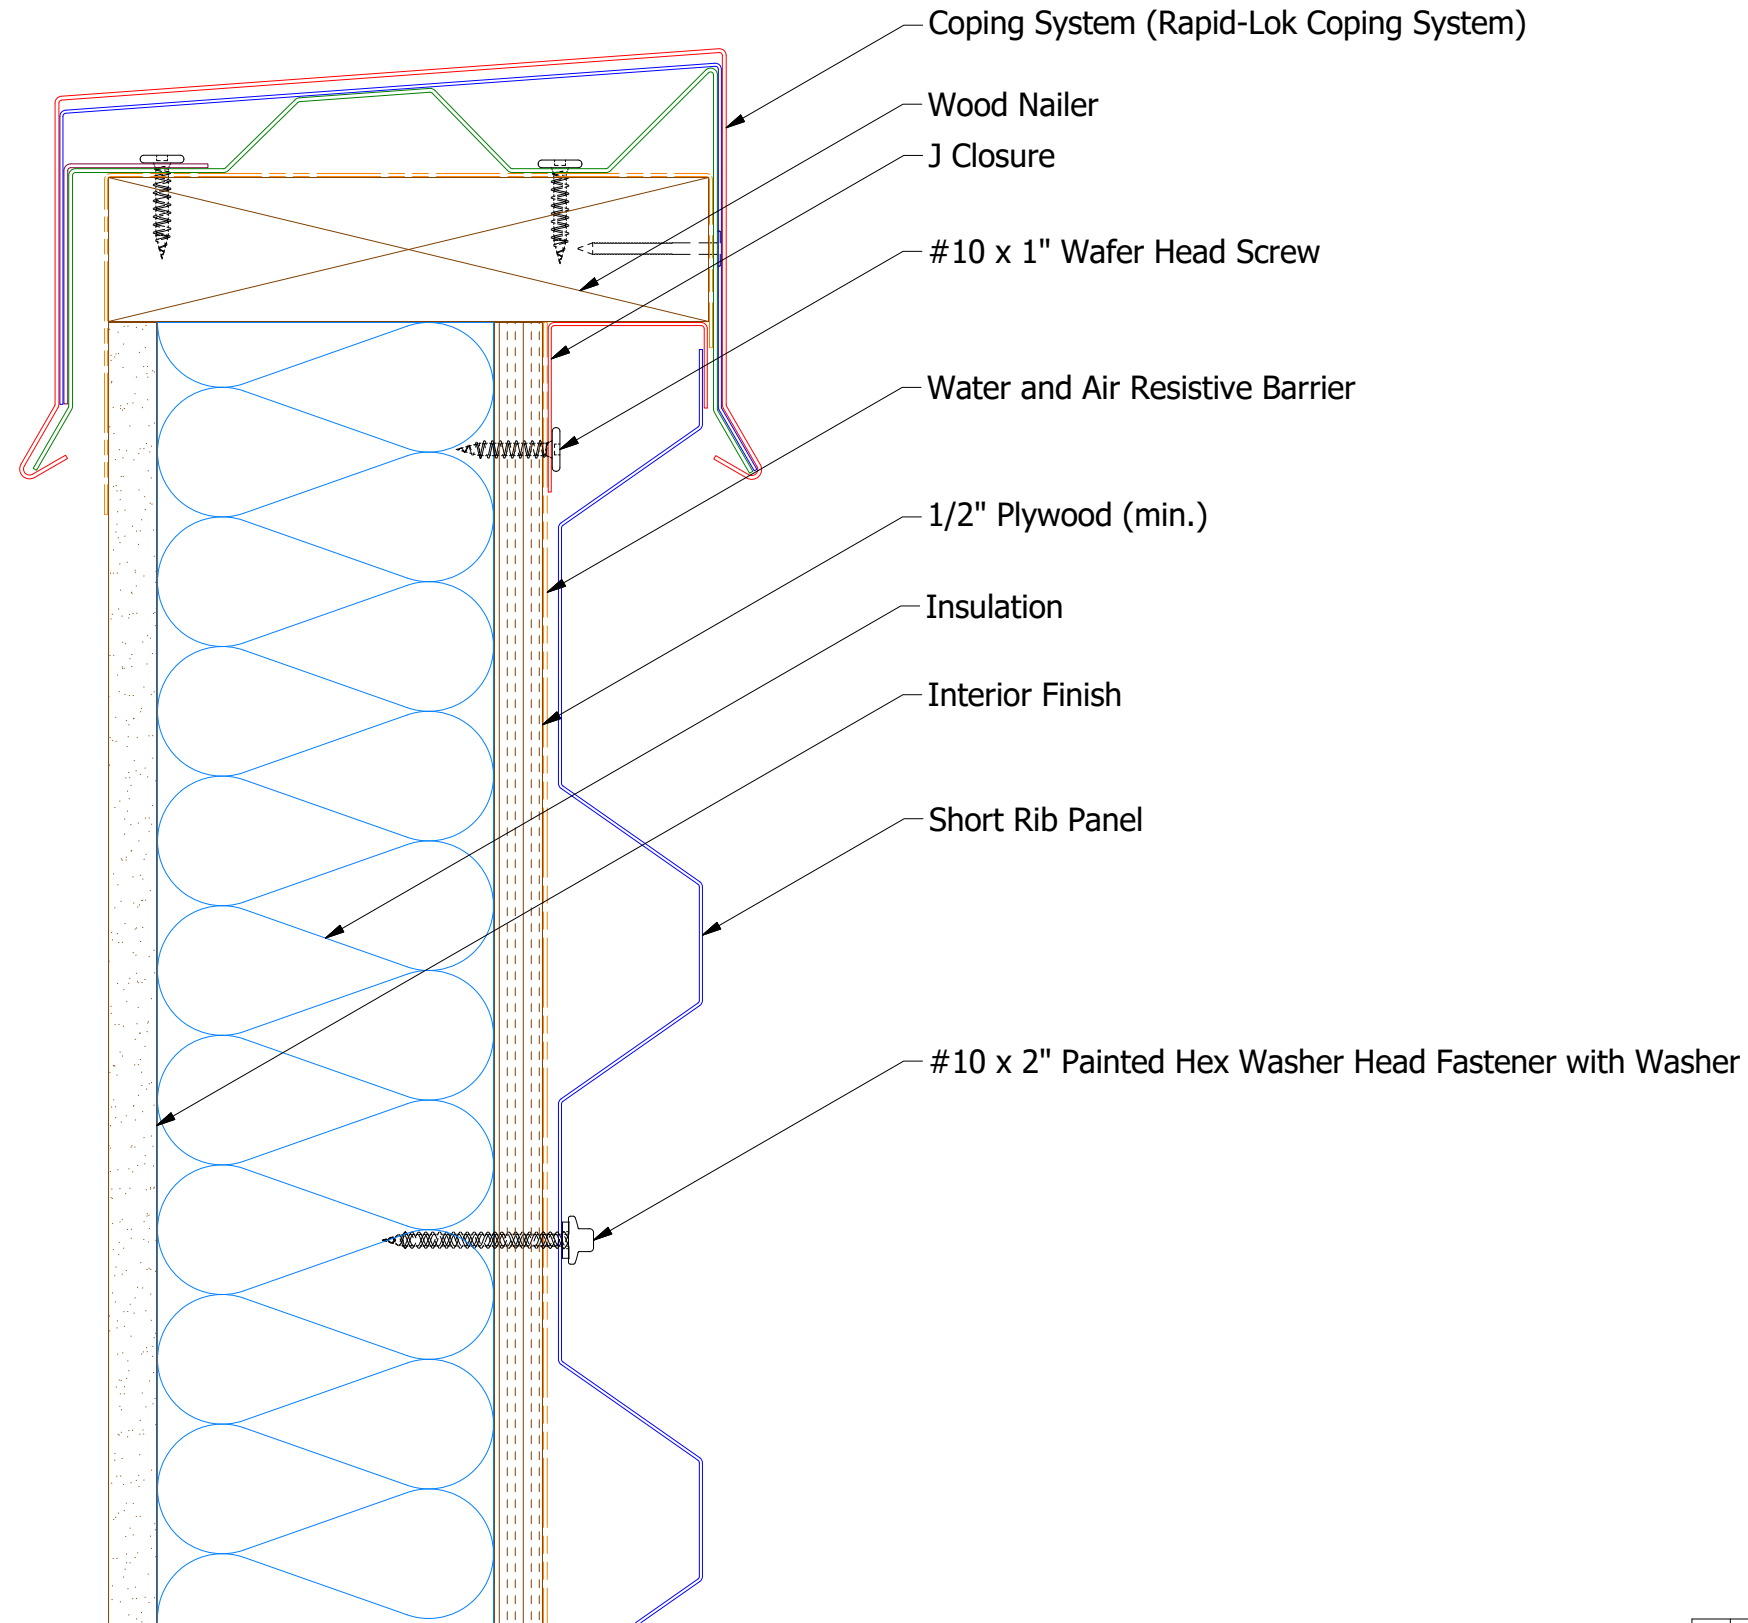

Horizontal Panel

BWA270 - J Closure

ATAS INTERNATIONAL, INC
 Allentown PA
 610-395-8445
 Mesa AZ
 480-558-7210

Belvedere Short Rib Top of Wall Detail

REV. NO.	DATE	DESCRIPTION OF REVISION	BY	APP	DWG. NO.	DR	KRK	DATE	6/15/2015
						APP	DAS	DATE	7/21/16
						SH. SIZE	B	SCALE	X:X