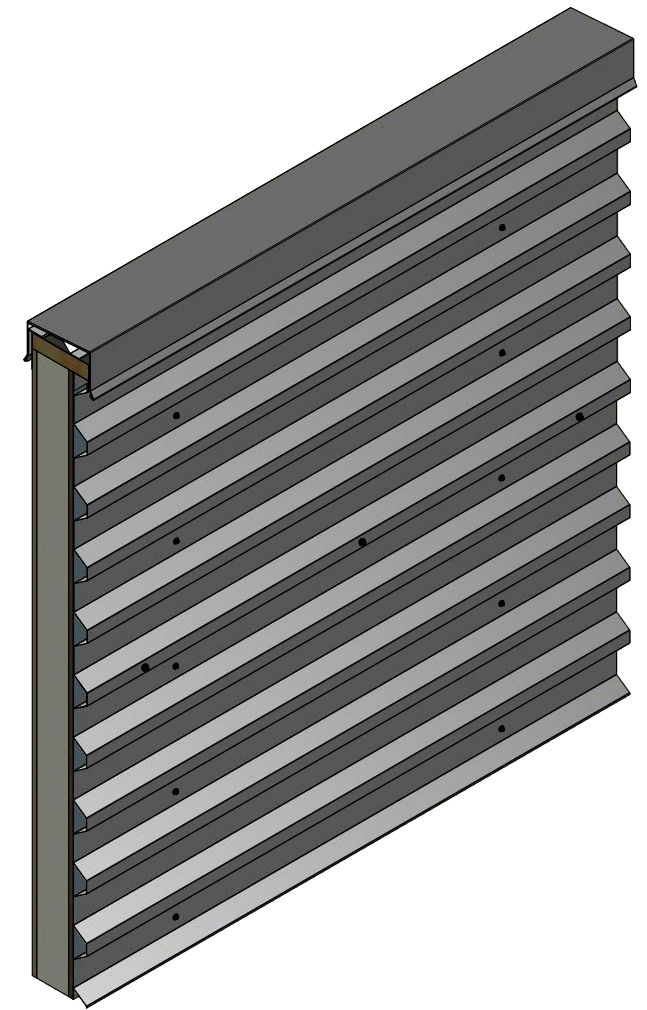

Horizontal Panel

BWA270 - J Closure

ATAS INTERNATIONAL, INC
 Allentown PA
 610-395-8445
 Mesa AZ
 480-558-7210

Belvedere Short Rib Top of Wall Detail

REV. NO.	DATE	DESCRIPTION OF REVISION	BY	APP	DWG. NO.	DR	KRK	DATE	6/15/2015
						APP	DAS	DATE	7/21/16
						SH. SIZE	B	SCALE	X:X