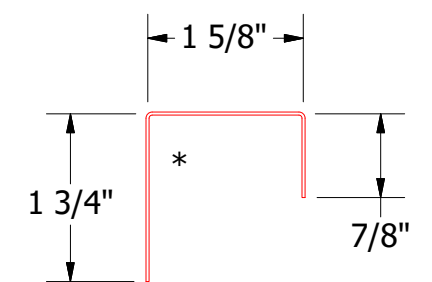

Horizontal Panel

BWA270 - J Closure

ATAS INTERNATIONAL, INC
 Allentown PA
 610-395-8445
 Mesa AZ
 480-558-7210

Belvedere Short Rib Top of Wall Detail

REV. NO.	DATE	DESCRIPTION OF REVISION	BY	APP	DWG. NO.	DR	KRK	DATE	6/15/2015
						APP	DAS	DATE	7/21/16
						SH. SIZE	B	SCALE	X:X