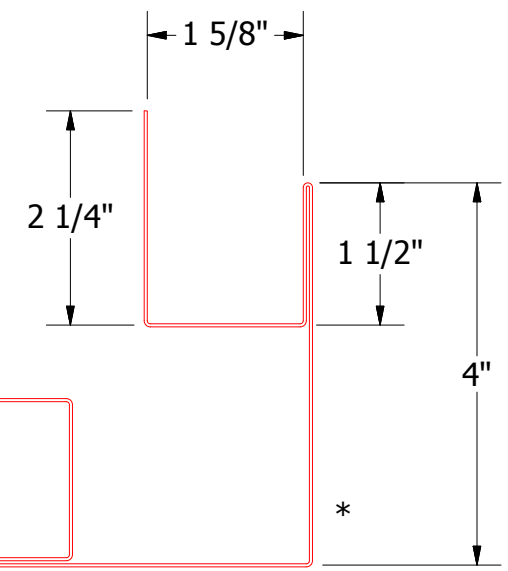

Horizontal Panel

BWA602 - Outside Corner Post

ATAS INTERNATIONAL, INC
 Allentown PA
 610-395-8445
 Mesa AZ
 480-558-7210

REV. NO.	DATE	DESCRIPTION OF REVISION	BY	APP	TITLE	DR	DATE
					Belvedere Short Rib Outside Corner Detail	KRK	6/15/2015
						DAS	7/21/16
						SCALE	X:X