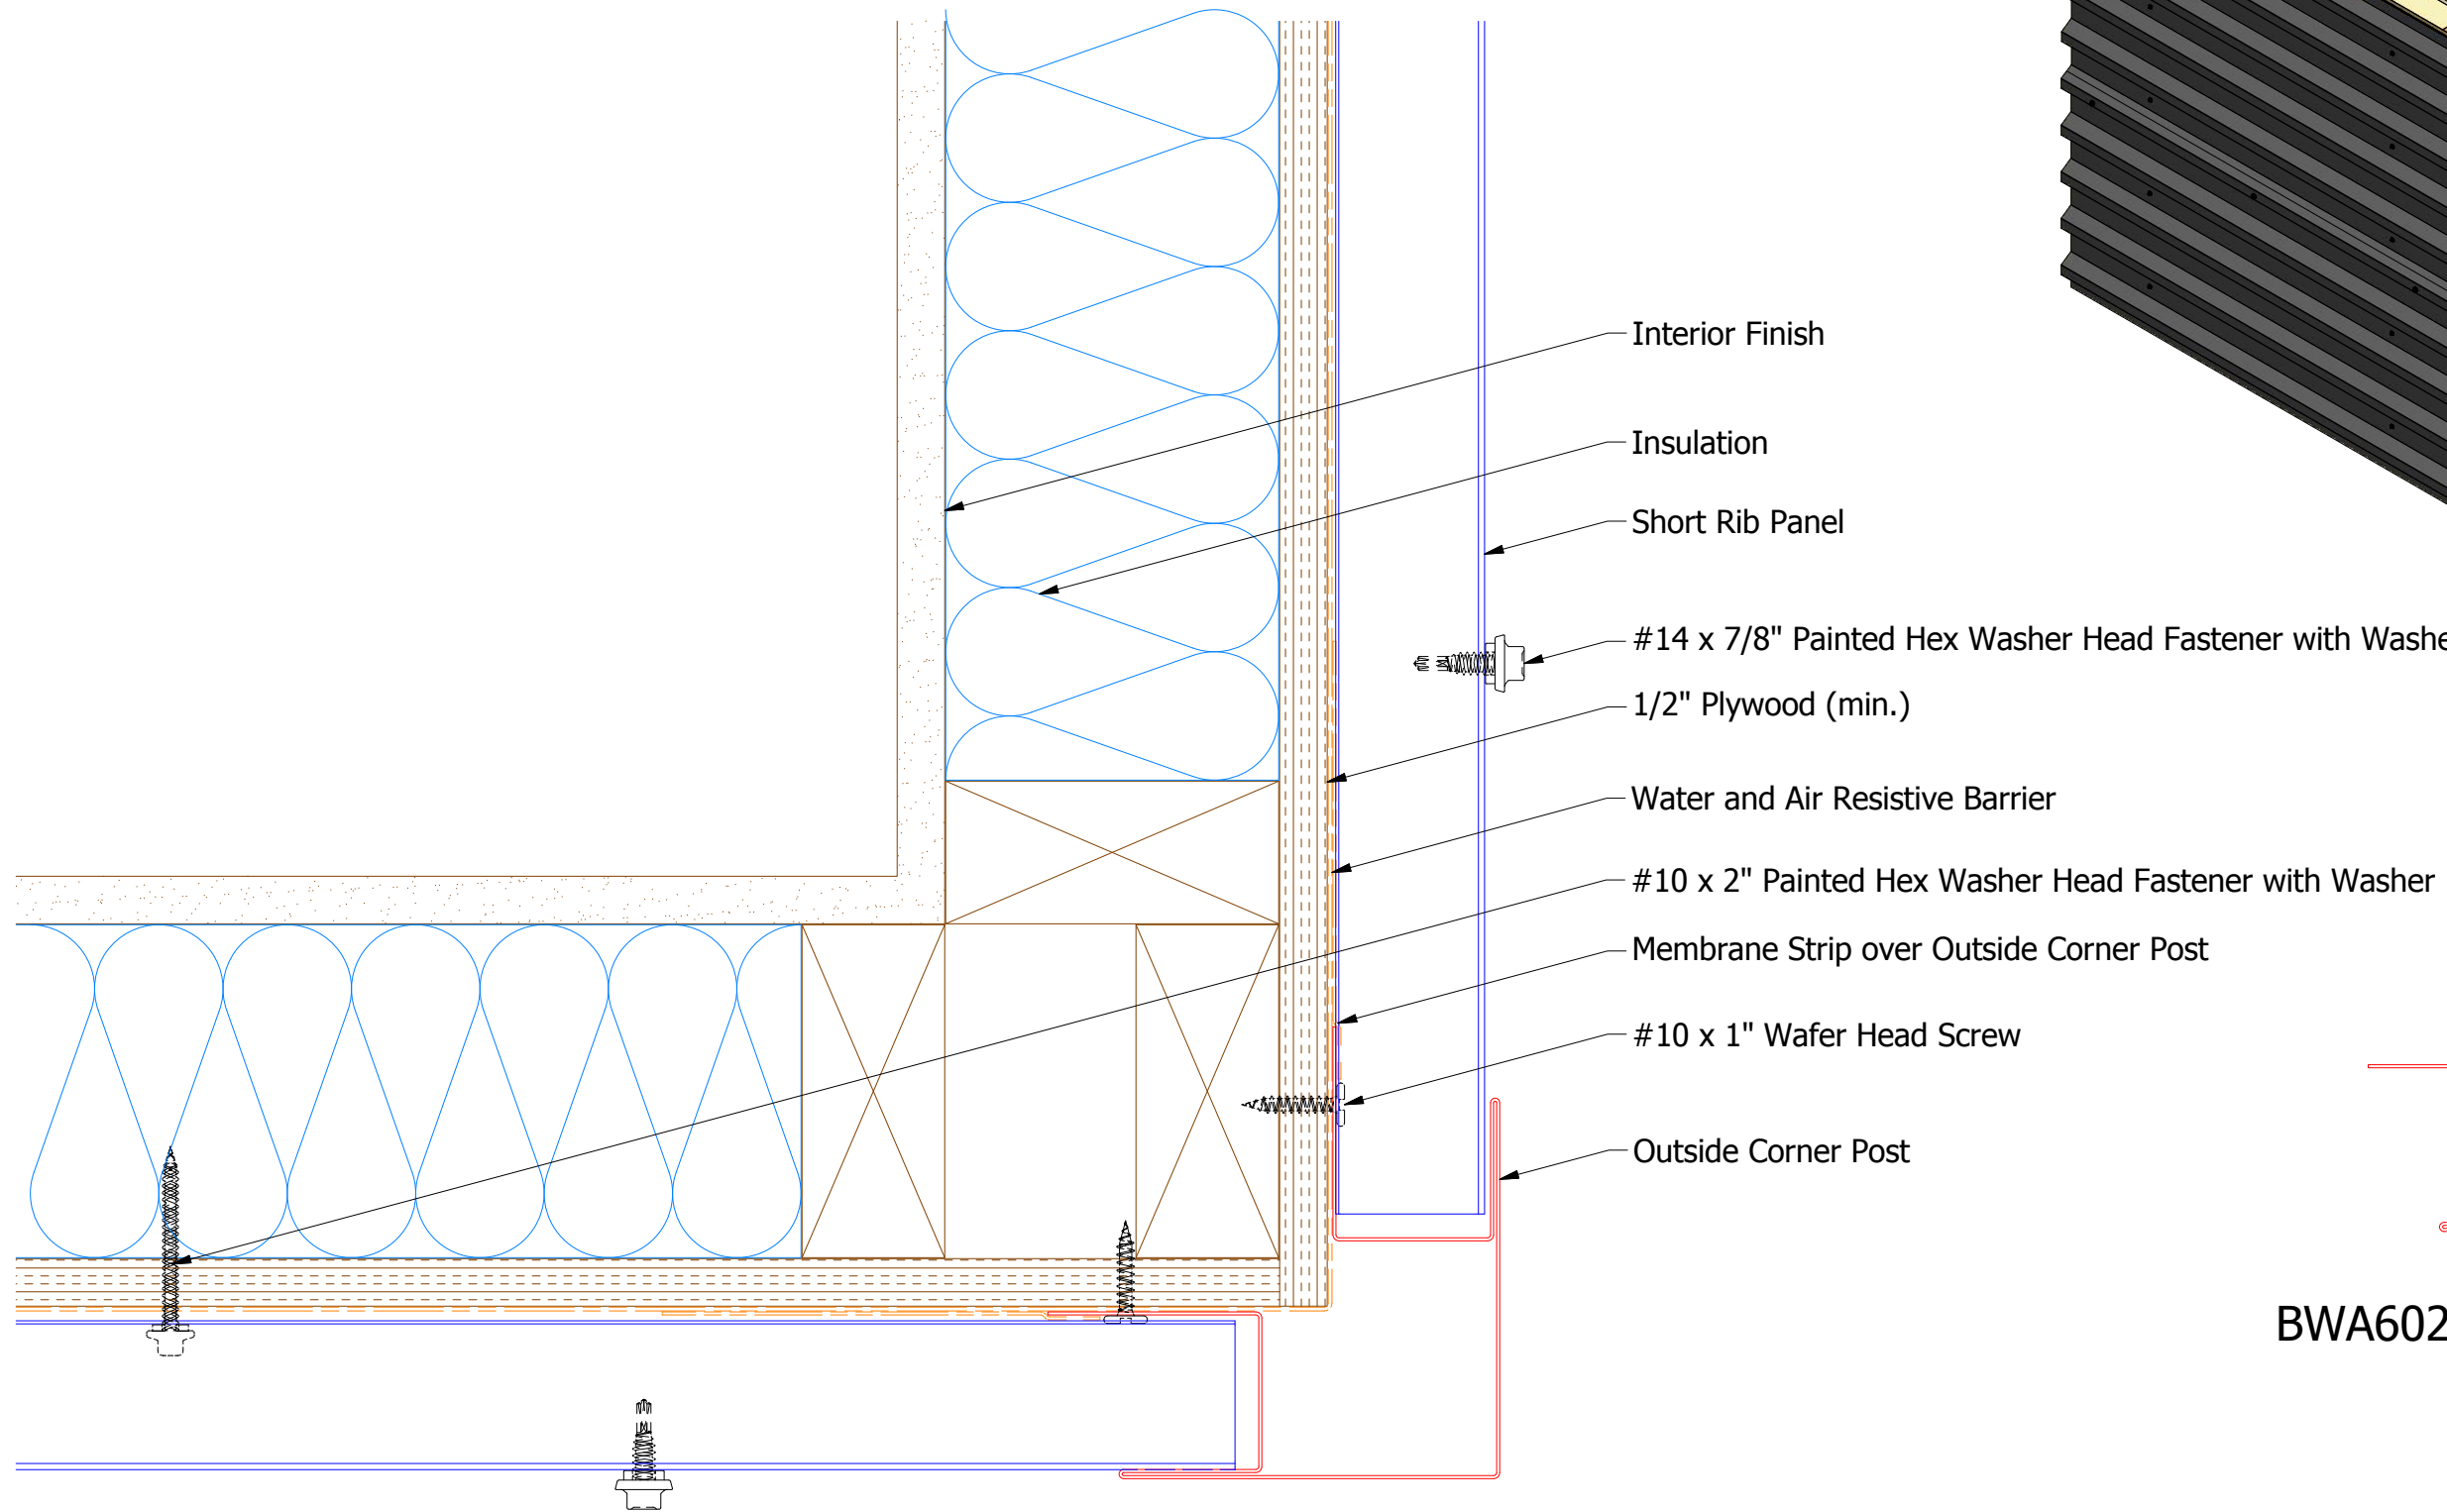

Horizontal Panel

BWA602 - Outside Corner Post

ATAS INTERNATIONAL, INC
 Allentown PA
 610-395-8445
 Mesa AZ
 480-558-7210

REV. NO.	DATE	DESCRIPTION OF REVISION	BY	APP	TITLE	DR	DATE
					Belvedere Short Rib Outside Corner Detail	KRK	6/15/2015
						DAS	7/21/16
						SCALE	X:X