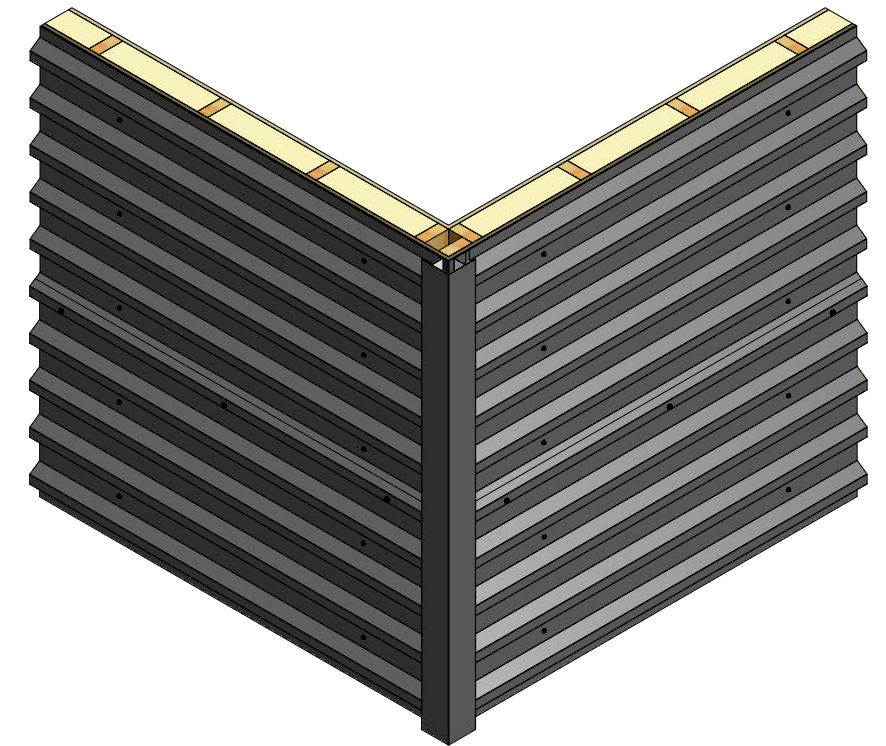

Horizontal Panel

BWA602 - Outside Corner Post

ATAS INTERNATIONAL, INC
 Allentown PA
 610-395-8445
 Mesa AZ
 480-558-7210

REV. NO.	DATE	DESCRIPTION OF REVISION	BY	APP	TITLE	DR	DATE
					Belvedere Short Rib Outside Corner Detail	KRK	6/15/2015
						DAS	7/21/16
						SCALE	X:X