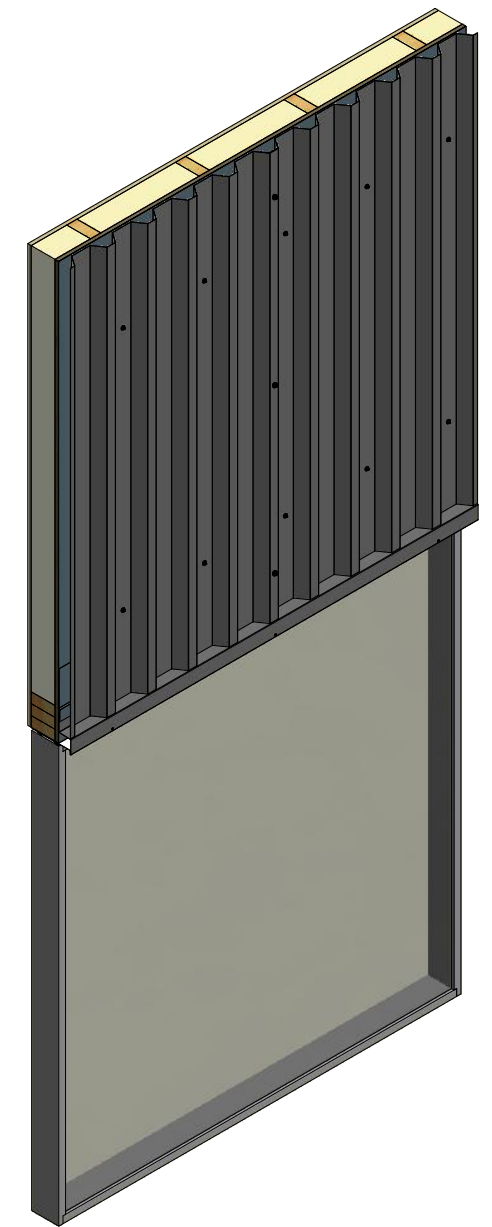

Vertical Panel

BWA550 - Head Trim

BWA690 - Head Angle Trim

ATAS INTERNATIONAL, INC
 Allentown PA
 610-395-8445
 Mesa AZ
 480-558-7210

TITLE **Belvedere Short Rib Head Detail**

REV. NO.	DATE	DESCRIPTION OF REVISION	BY	APP	DWG. NO.	DR	KRK	DATE	6/12/2015
						APP	DAS	DATE	7/21/16
						SH. SIZE	B	SCALE	X:X