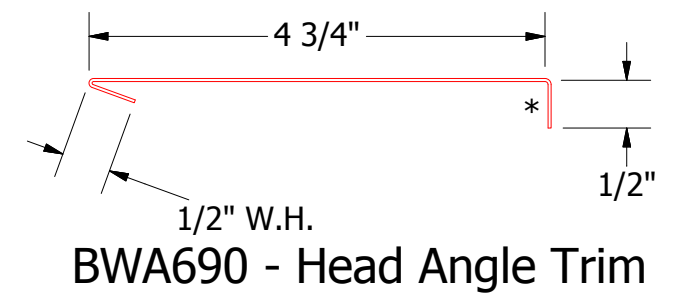

Vertical Panel

BWA550 - Head Trim

BWA690 - Head Angle Trim

ATAS INTERNATIONAL, INC
 Allentown PA
 610-395-8445
 Mesa AZ
 480-558-7210

TITLE **Belvedere Short Rib Head Detail**

REV. NO.	DATE	DESCRIPTION OF REVISION	BY	APP	DWG. NO.	DR	KRK	DATE	6/12/2015
						APP	DAS	DATE	7/21/16
						SH. SIZE	B	SCALE	X:X