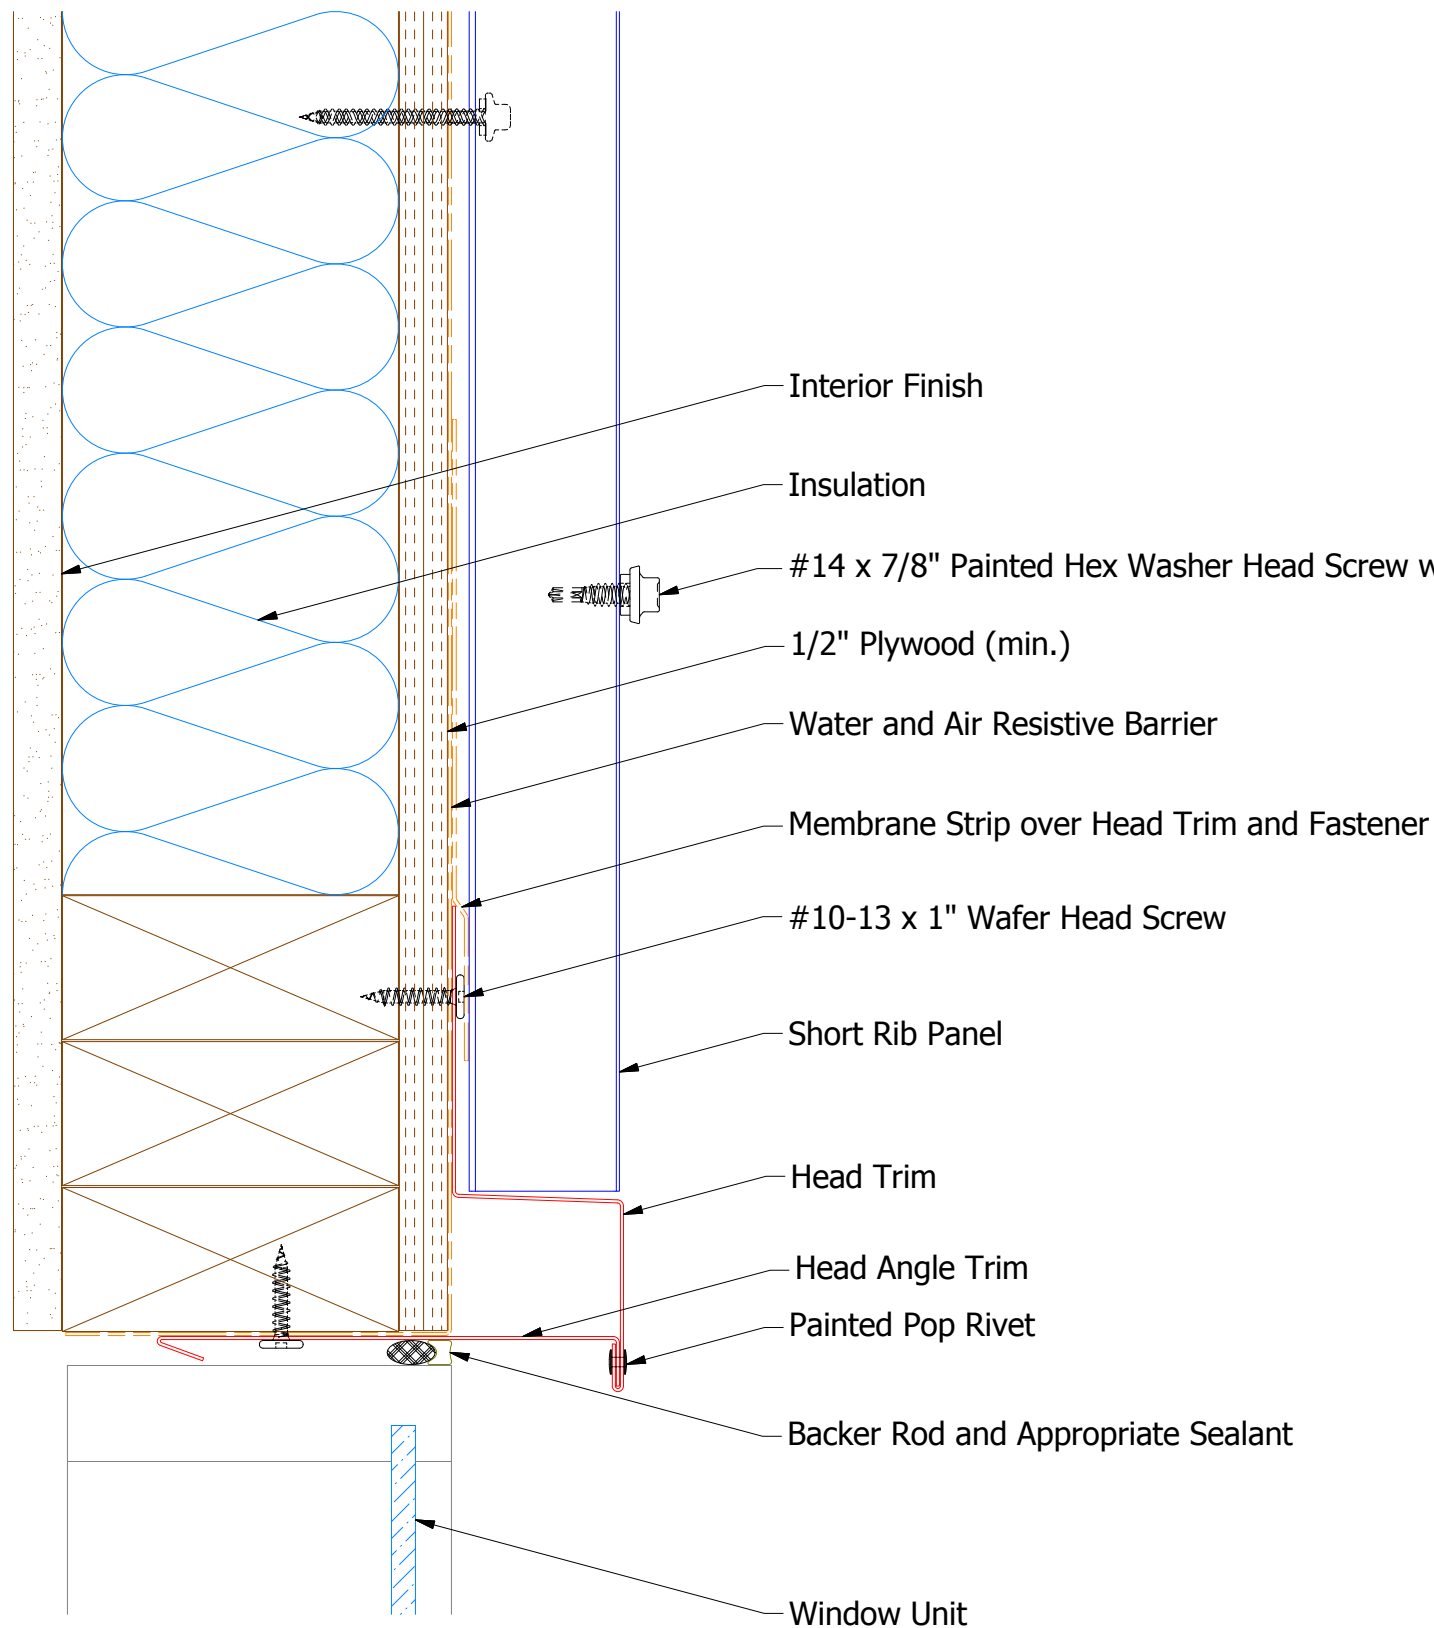

Vertical Panel

BWA550 - Head Trim

BWA690 - Head Angle Trim

ATAS INTERNATIONAL, INC
 Allentown PA
 610-395-8445
 Mesa AZ
 480-558-7210

TITLE **Belvedere Short Rib Head Detail**

REV. NO.	DATE	DESCRIPTION OF REVISION	BY	APP	DWG. NO.	DR	KRK	DATE	6/12/2015
						APP	DAS	DATE	7/21/16
						SH. SIZE	B	SCALE	X:X