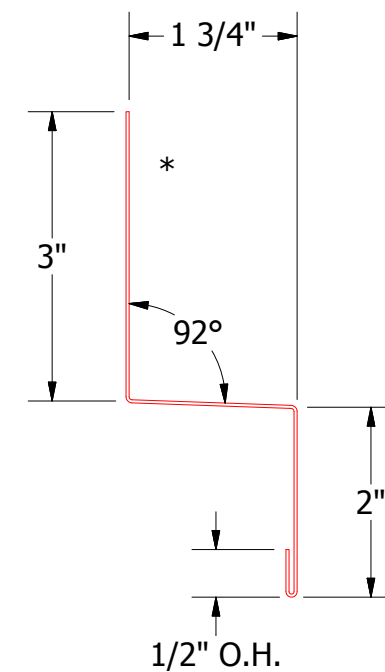

Vertical Panel

BWA550 - Head Trim

BWA690 - Head Angle Trim

ATAS INTERNATIONAL, INC
 Allentown PA
 610-395-8445
 Mesa AZ
 480-558-7210

TITLE **Belvedere Short Rib Head Detail**

REV. NO.	DATE	DESCRIPTION OF REVISION	BY	APP	DWG. NO.	DR	KRK	DATE	6/12/2015
						APP	DAS	DATE	7/21/16
						SH. SIZE	B	SCALE	X:X