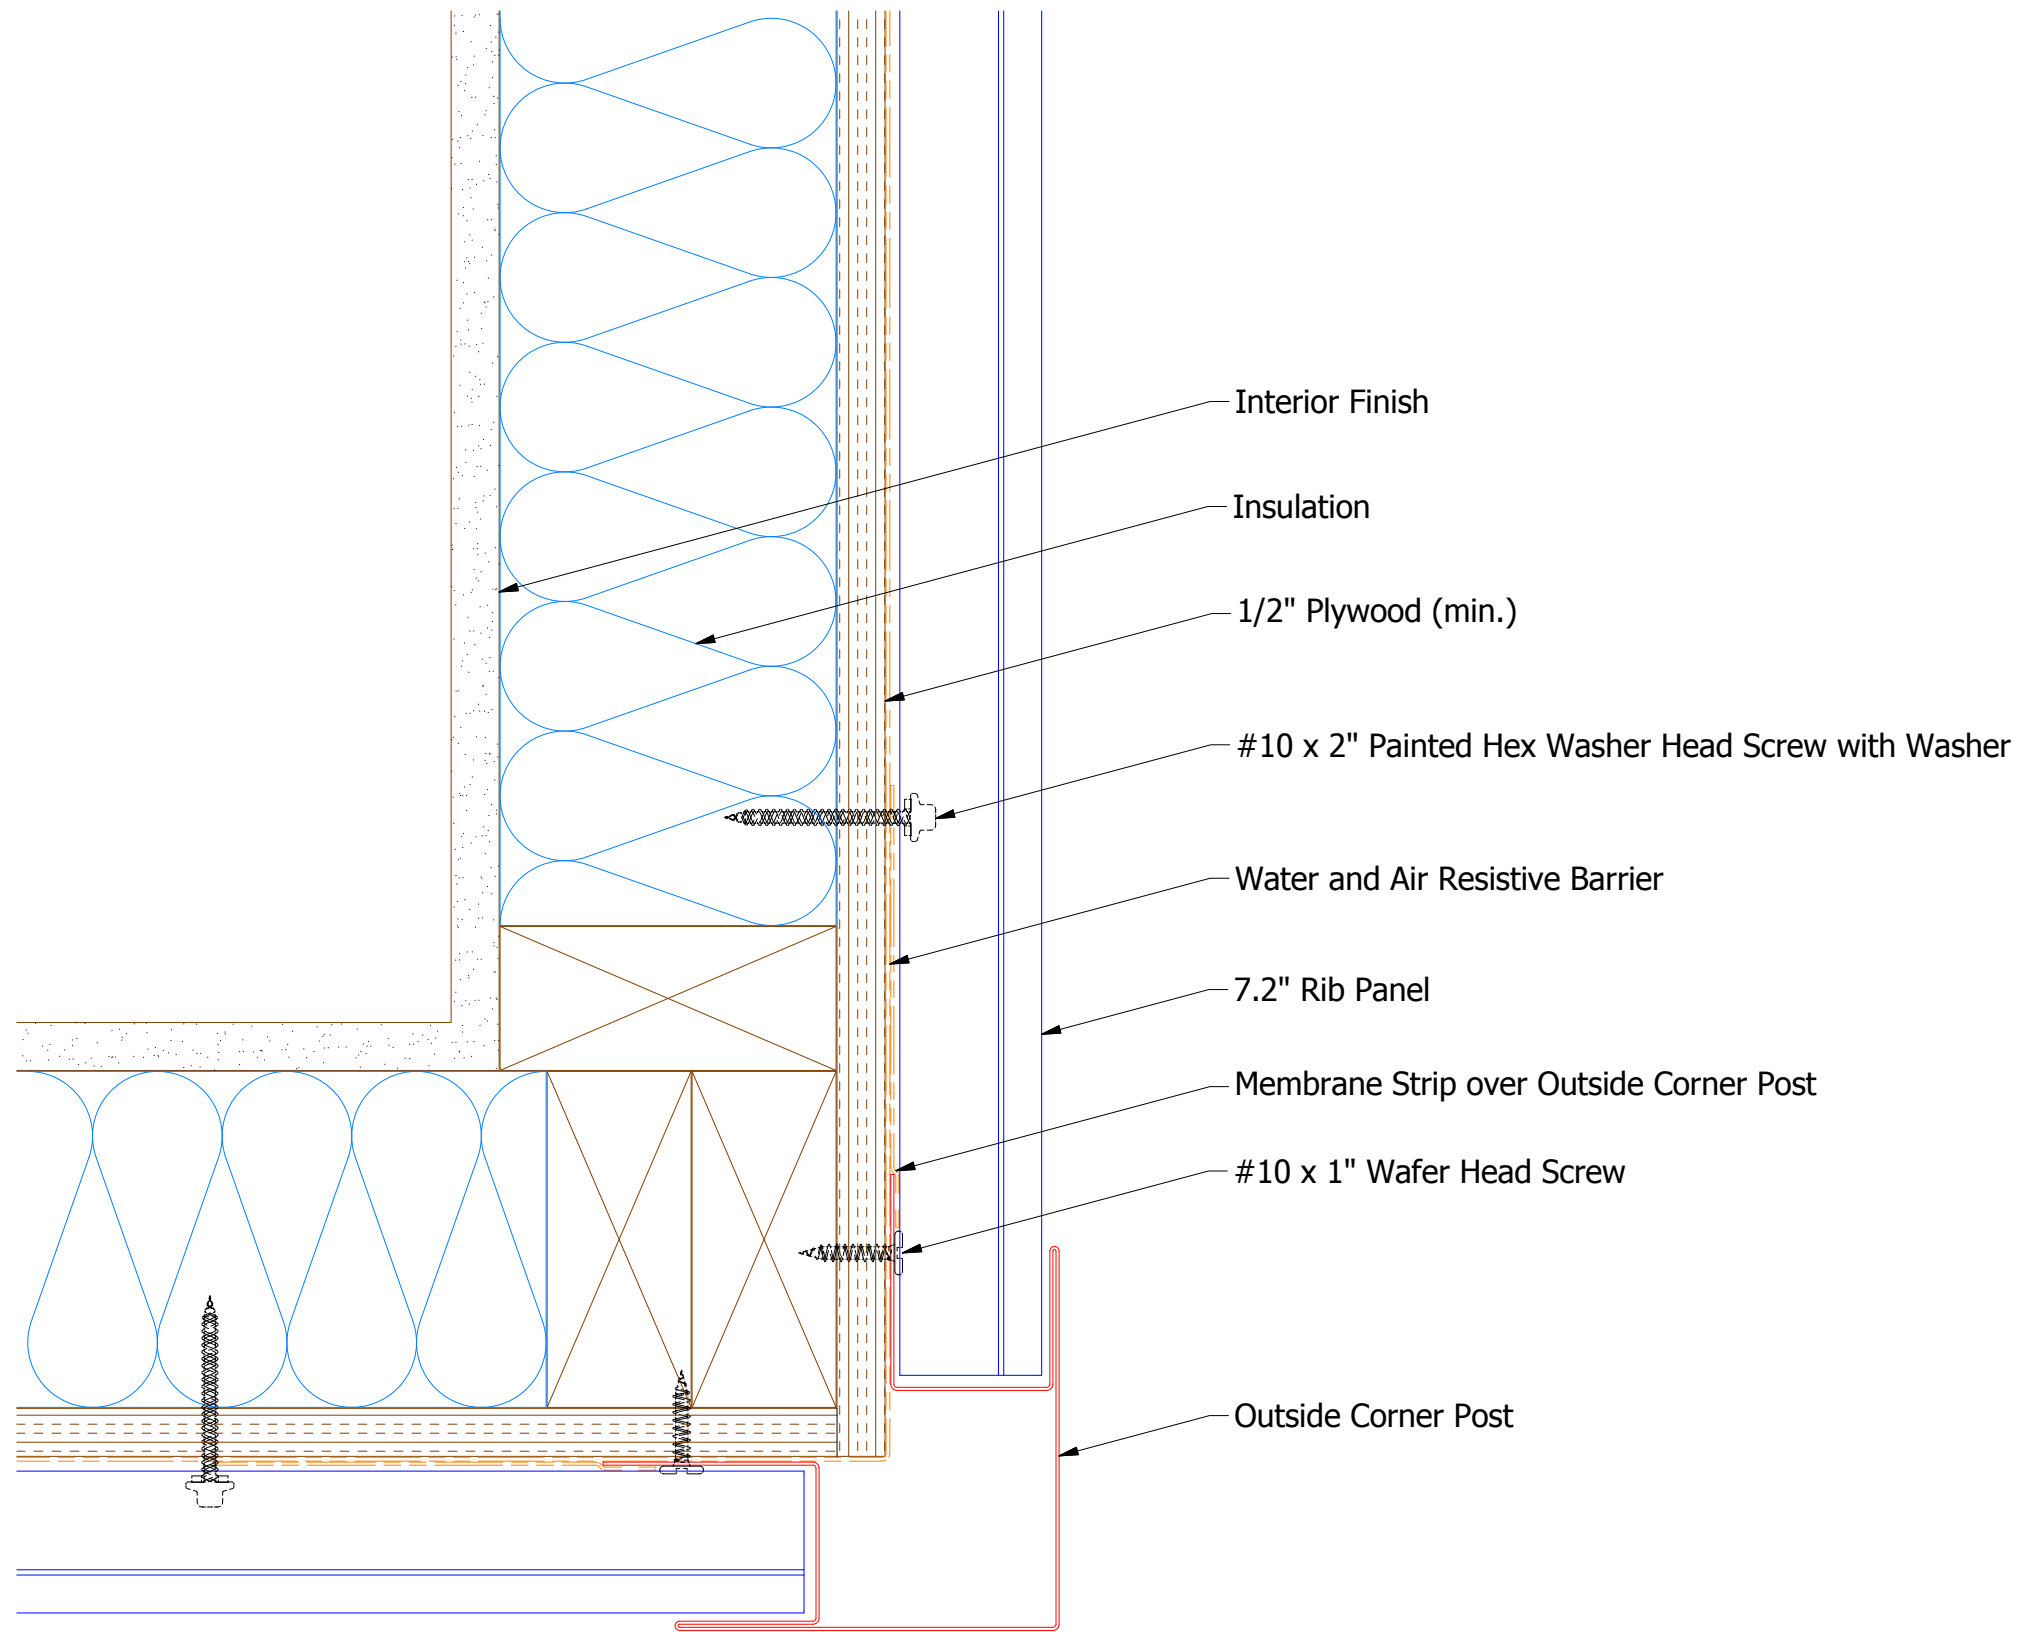

Horizontal Panel

BWA602 - Outside Corner Post

ATAS INTERNATIONAL, INC
 Allentown PA
 610-395-8445
 Mesa AZ
 480-558-7210

TITLE **7.2 inch Rib Outside Corner Detail**

REV. NO.	DATE	DESCRIPTION OF REVISION	BY	APP	DWG. NO.	DR	KRK	DATE	2/1/2016
						APP	DAS	DATE	7/20/16
					MATERIAL	SH. SIZE	B	SCALE	X:X