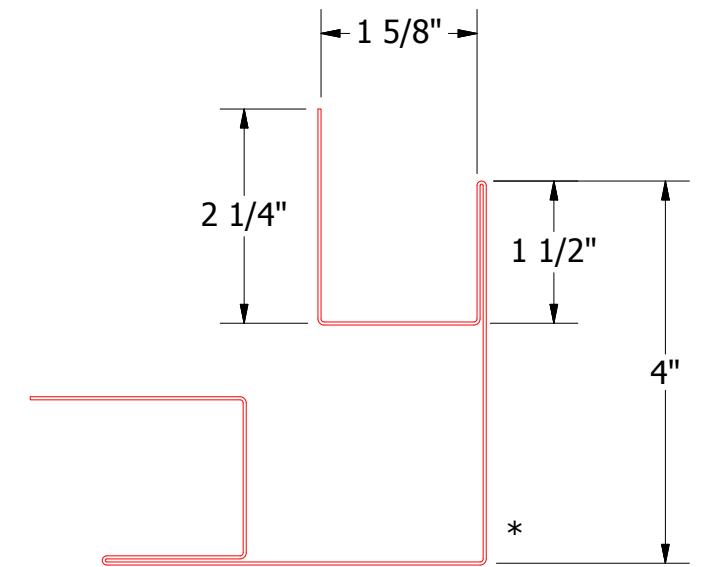

Horizontal Panel

BWA602 - Outside Corner Post

ATAS INTERNATIONAL, INC
 Allentown PA
 610-395-8445
 Mesa AZ
 480-558-7210

TITLE **7.2 inch Rib Outside Corner Detail**

REV. NO.	DATE	DESCRIPTION OF REVISION	BY	APP	DWG. NO.	DR	KRK	DATE	2/1/2016
						APP	DAS	DATE	7/20/16
					MATERIAL	SH. SIZE	B	SCALE	X:X