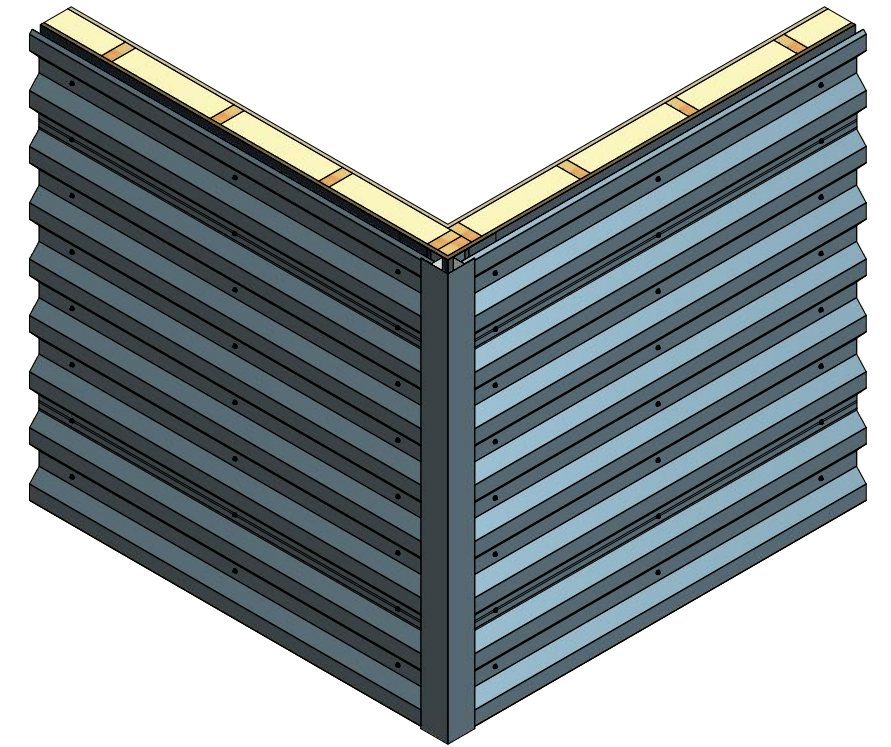

Horizontal Panel

BWA602 - Outside Corner Post

ATAS INTERNATIONAL, INC
 Allentown PA
 610-395-8445
 Mesa AZ
 480-558-7210

TITLE **7.2 inch Rib Outside Corner Detail**

REV. NO.	DATE	DESCRIPTION OF REVISION	BY	APP	DWG. NO.	DR	KRK	DATE	2/1/2016
						APP	DAS	DATE	7/20/16
					MATERIAL	SH. SIZE	B	SCALE	X:X