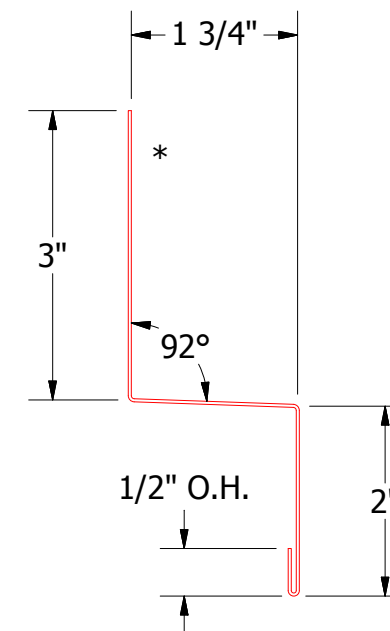

Horizontal Panel

BWA690 - Head Angle Trim

BWA550 - Head Trim

 ATAS INTERNATIONAL, INC Allentown PA 610-395-8445 Mesa AZ 480-558-7210		TITLE	
		7.2 inch Rib Head Detail	
DWG. NO.	DR	KRK	DATE
	APP	DAS	DATE
MATERIAL	SH. SIZE	B	SCALE
			X:X