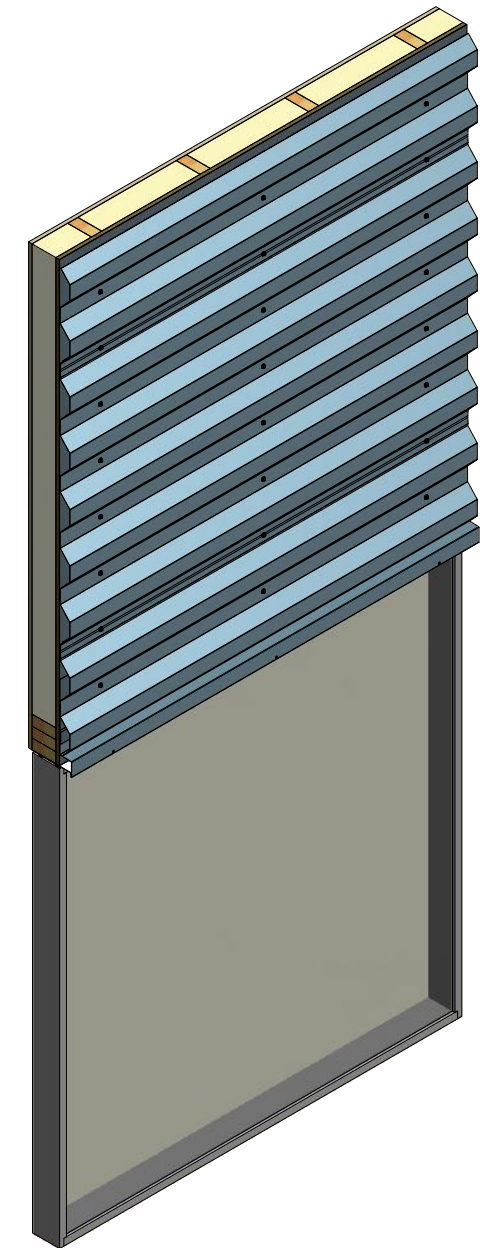

Horizontal Panel

BWA690 - Head Angle Trim

BWA550 - Head Trim

 ATAS INTERNATIONAL, INC Allentown PA 610-395-8445 Mesa AZ 480-558-7210		TITLE	
		7.2 inch Rib Head Detail	
DWG. NO.	DR	KRK	DATE
	APP	DAS	DATE
MATERIAL	SH. SIZE	B	SCALE
			X:X