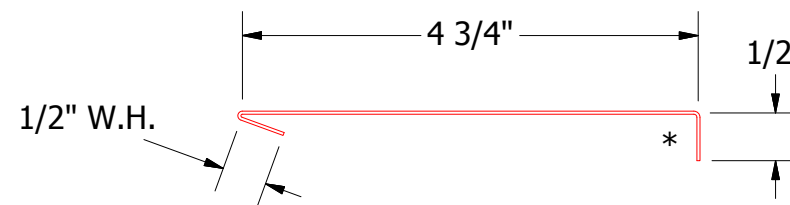

Horizontal Panel

BWA690 - Head Angle Trim

BWA550 - Head Trim

 ATAS INTERNATIONAL, INC Allentown PA 610-395-8445 Mesa AZ 480-558-7210		TITLE	
		7.2 inch Rib Head Detail	
DWG. NO.	DR	KRK	DATE
	APP	DAS	DATE
MATERIAL	SH. SIZE	B	SCALE
			X:X