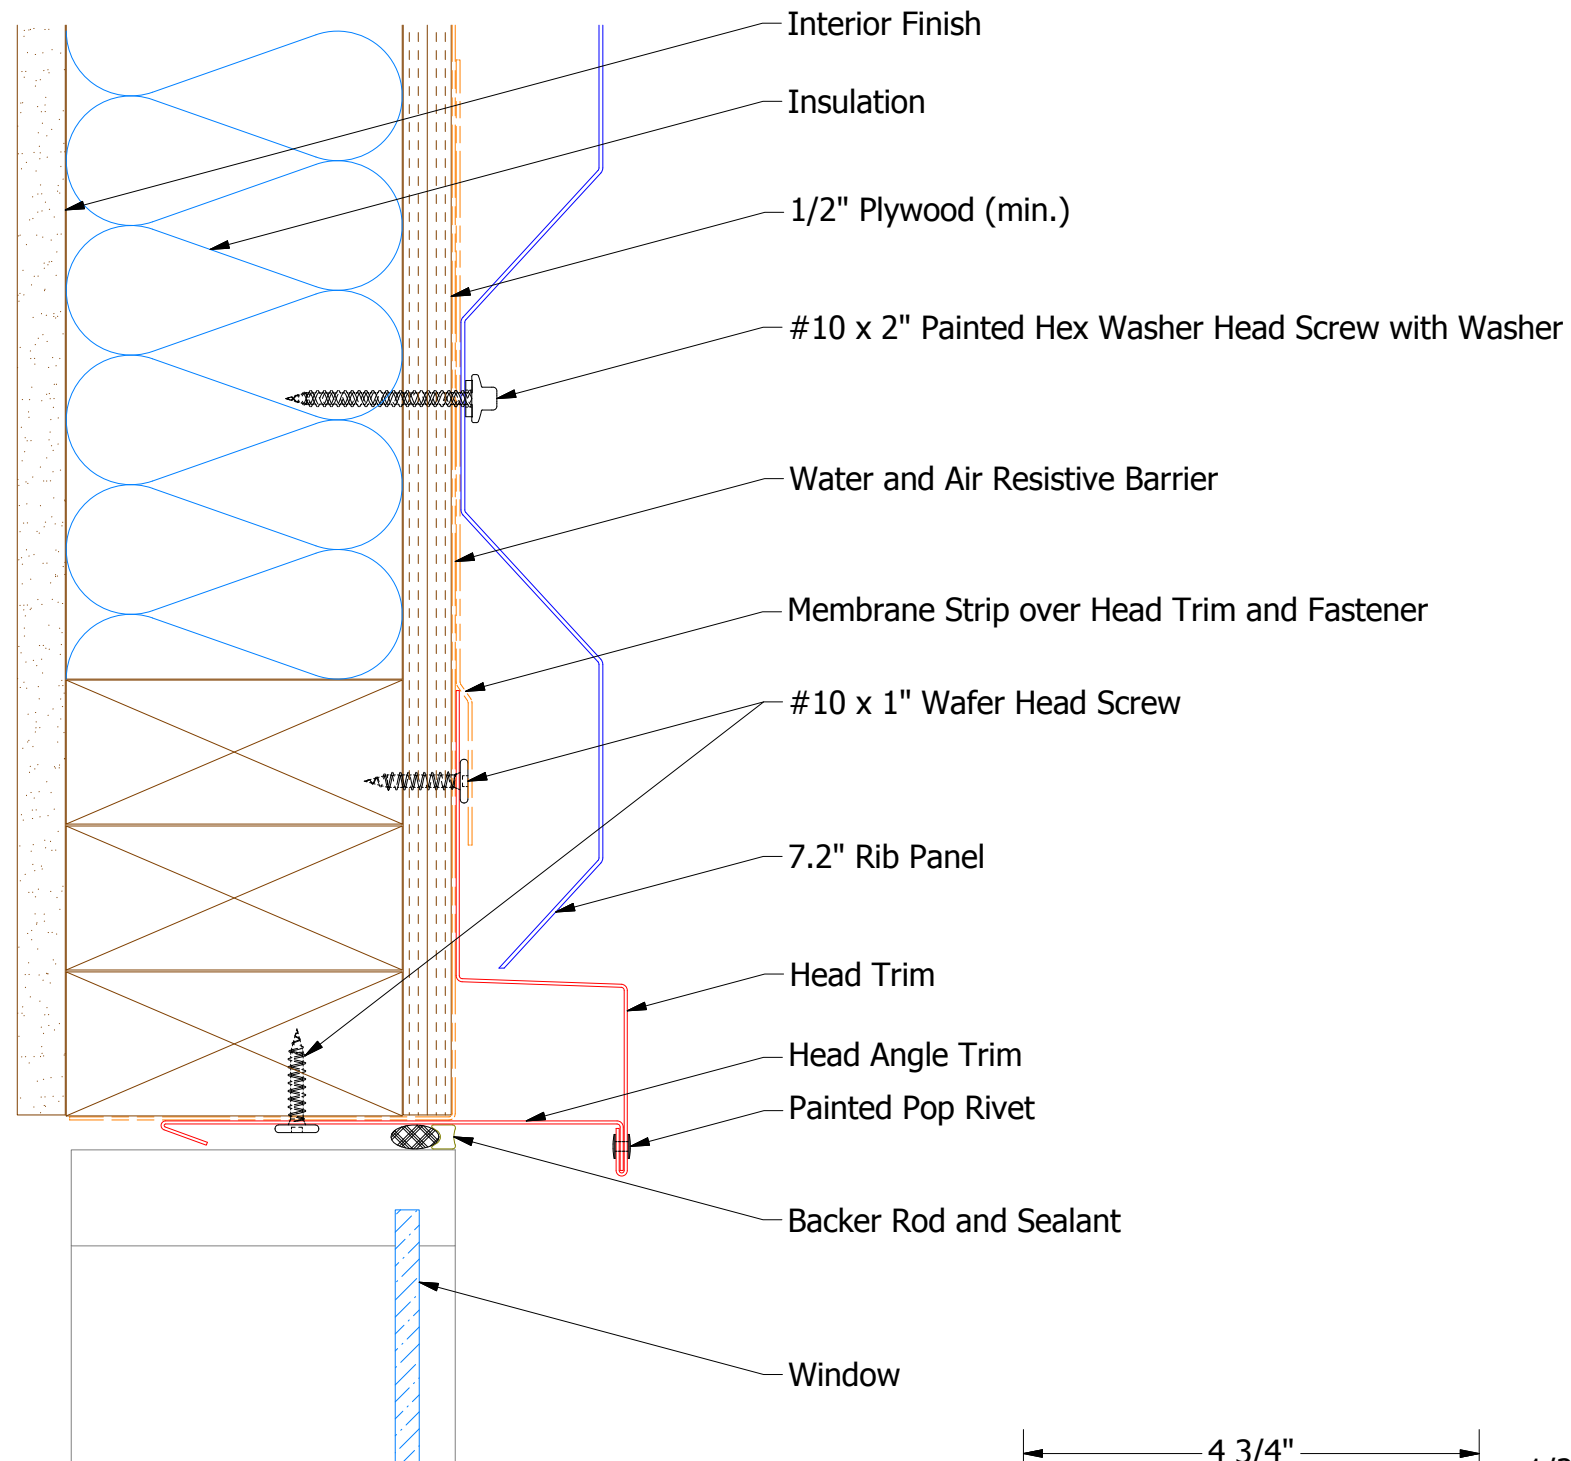

Horizontal Panel

BWA690 - Head Angle Trim

BWA550 - Head Trim

 ATAS INTERNATIONAL, INC Allentown PA 610-395-8445 Mesa AZ 480-558-7210		TITLE	
		7.2 inch Rib Head Detail	
DWG. NO.	DR	KRK	DATE
	APP	DAS	DATE
MATERIAL	SH. SIZE	B	SCALE
			X:X

REV. NO.	DATE	DESCRIPTION OF REVISION	BY	APP