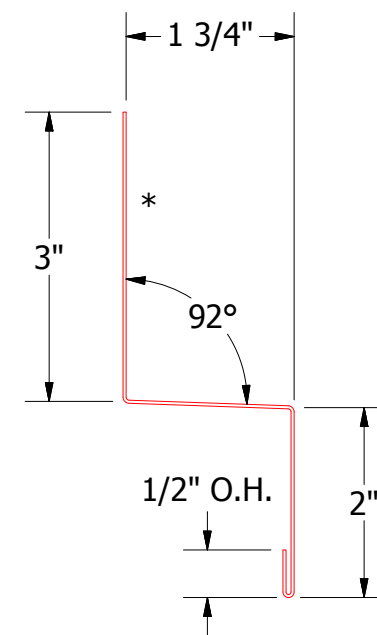

# Vertical Detail

Jamb Angle

BWA550 - Head Trim

**ATAS INTERNATIONAL, INC**  
 Allentown PA  
 610-395-8445  
 Mesa AZ  
 480-558-7210

TITLE **7.2 inch Existing Head Detail**

REV. NO.	DATE	DESCRIPTION OF REVISION	BY	APP	DWG. NO.	DR	DATE
						DMR	6/21/2018
					MATERIAL	APP	DATE
					SH. SIZE	B	SCALE X:X