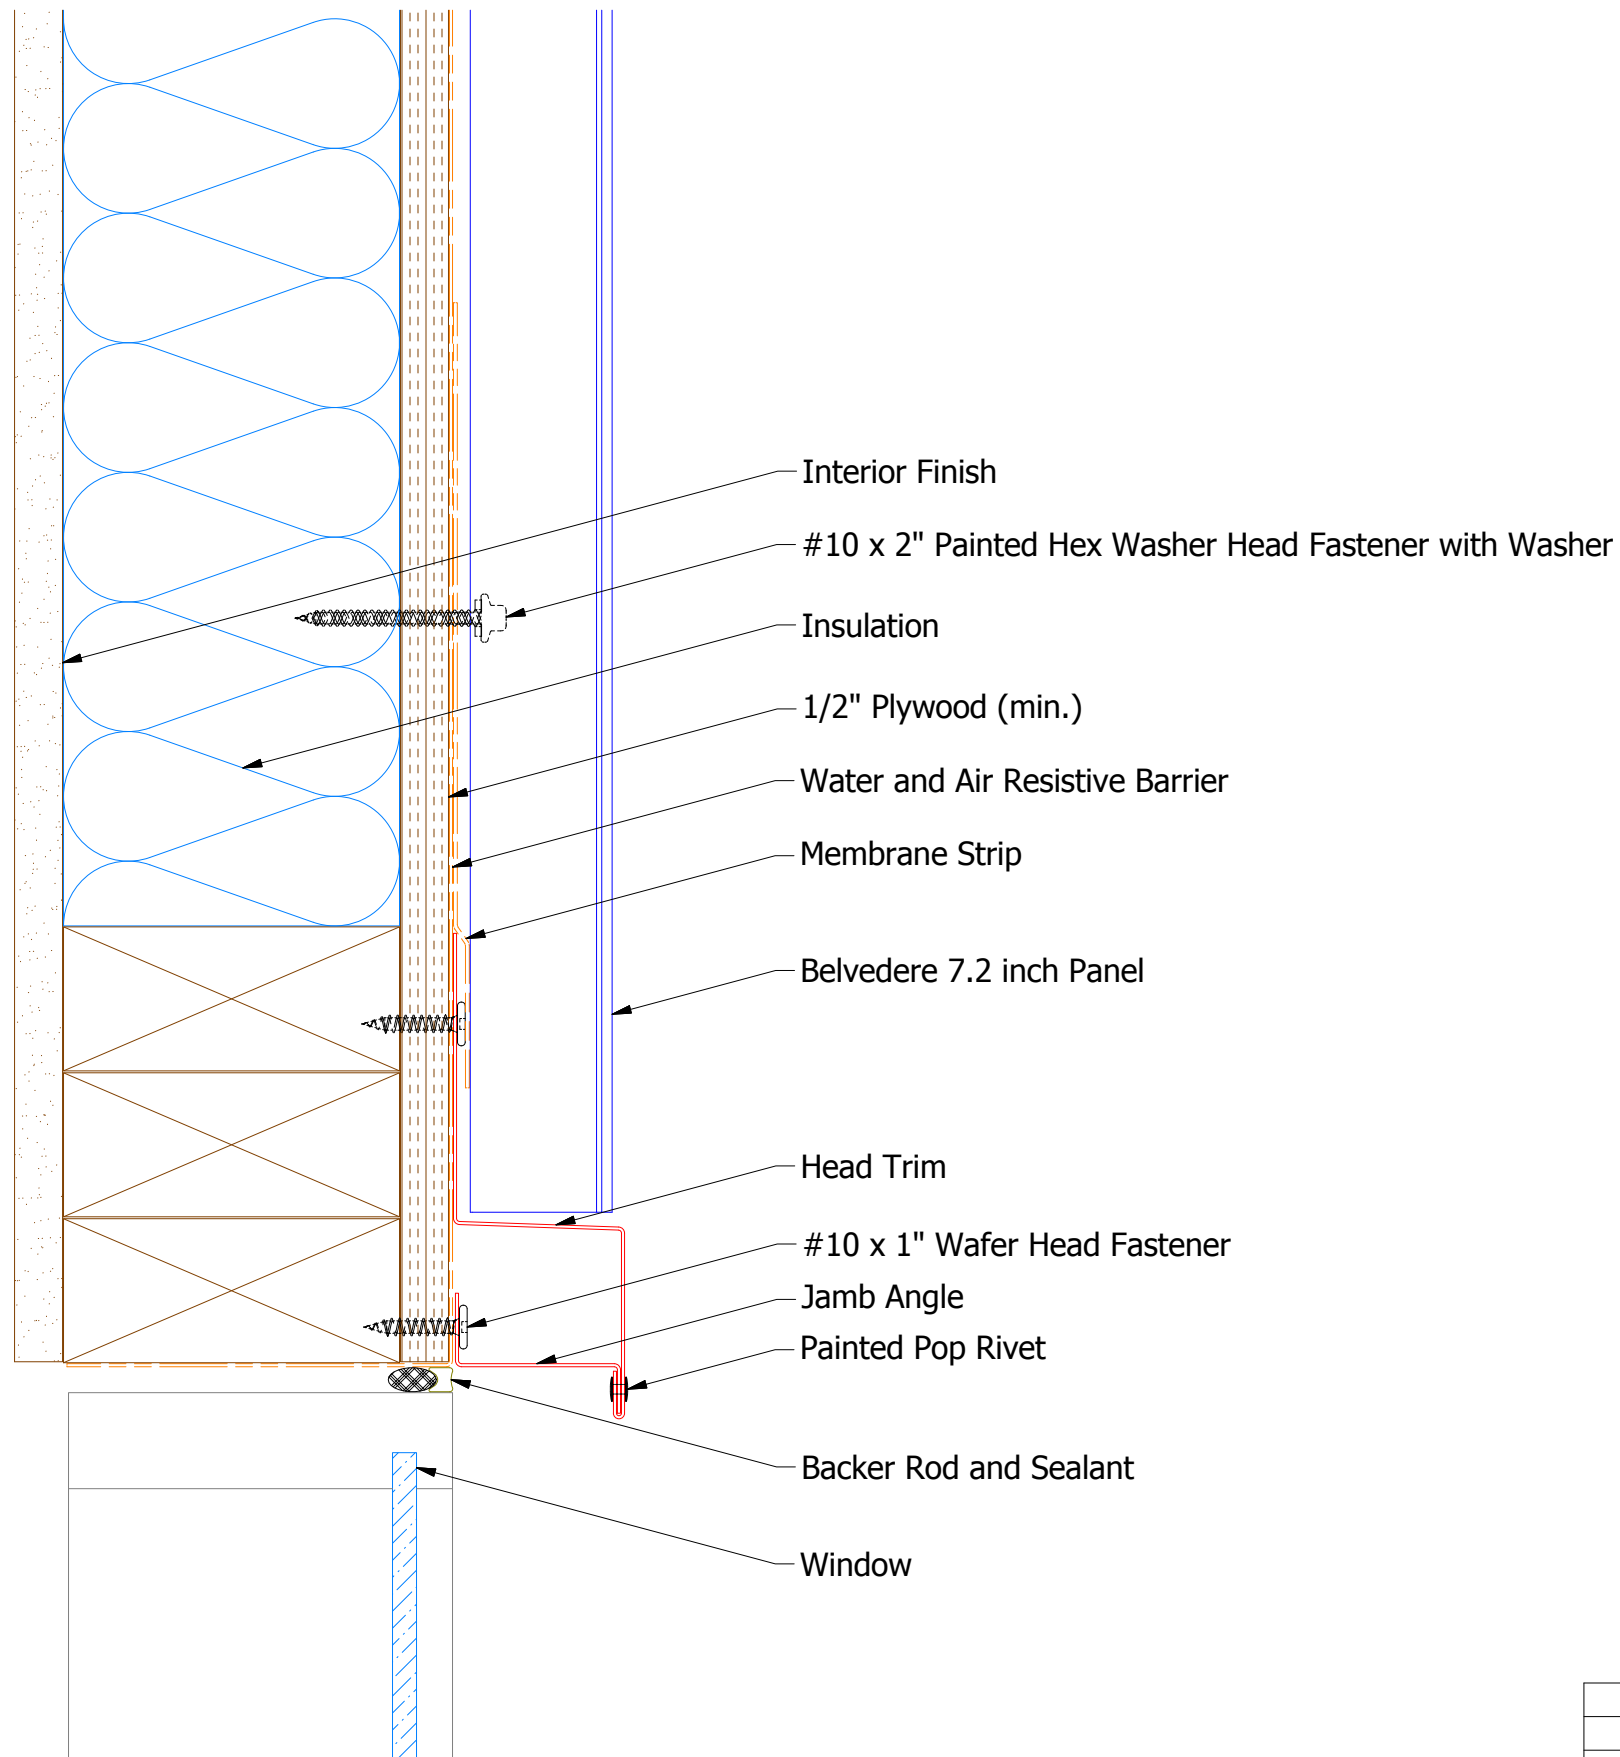

# Vertical Detail

Jamb Angle

BWA550 - Head Trim

**ATAS INTERNATIONAL, INC**  
 Allentown PA  
 610-395-8445  
 Mesa AZ  
 480-558-7210

TITLE **7.2 inch Existing Head Detail**

REV. NO.	DATE	DESCRIPTION OF REVISION	BY	APP	DWG. NO.	DR	DATE
						DMR	6/21/2018
					MATERIAL	APP	DATE
					SH. SIZE	B	SCALE X:X