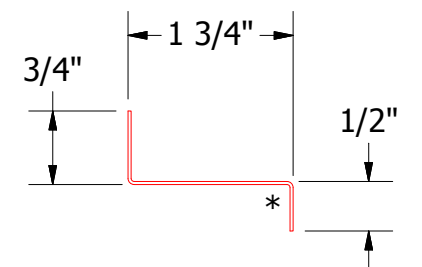

# Vertical Detail

Jamb Angle

BWA550 - Head Trim

**ATAS INTERNATIONAL, INC**  
 Allentown PA  
 610-395-8445  
 Mesa AZ  
 480-558-7210

TITLE **7.2 inch Existing Head Detail**

REV. NO.	DATE	DESCRIPTION OF REVISION	BY	APP	DWG. NO.	DR	DATE
						DMR	6/21/2018
					MATERIAL	APP	DATE
					SH. SIZE	B	SCALE X:X