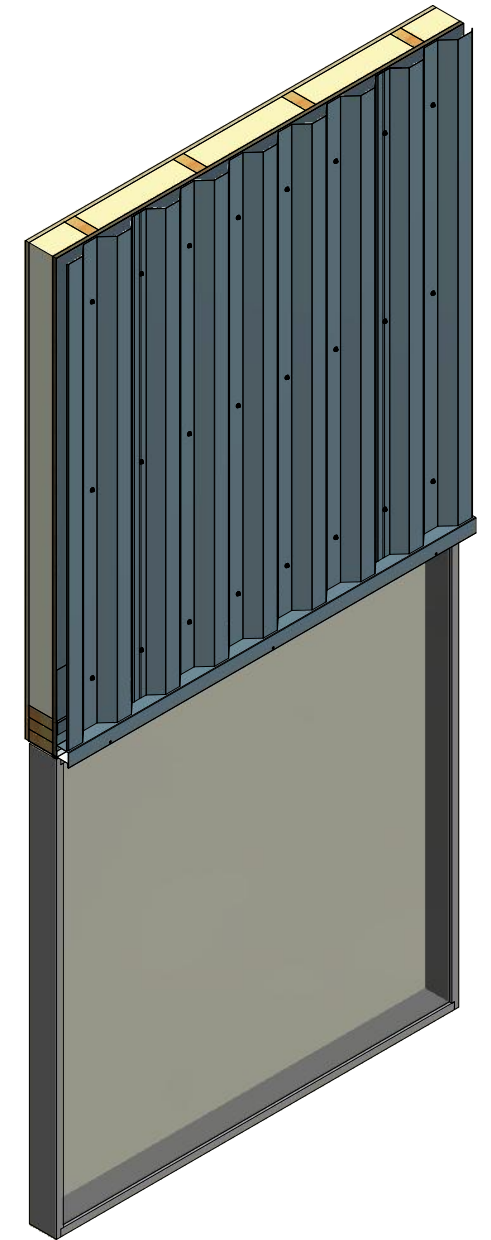

# Vertical Detail

Jamb Angle

BWA550 - Head Trim

**ATAS INTERNATIONAL, INC**  
 Allentown PA  
 610-395-8445  
 Mesa AZ  
 480-558-7210

TITLE **7.2 inch Existing Head Detail**

REV. NO.	DATE	DESCRIPTION OF REVISION	BY	APP	DWG. NO.	DR	DATE
						DMR	6/21/2018
					MATERIAL	APP	DATE
					SH. SIZE	B	SCALE X:X