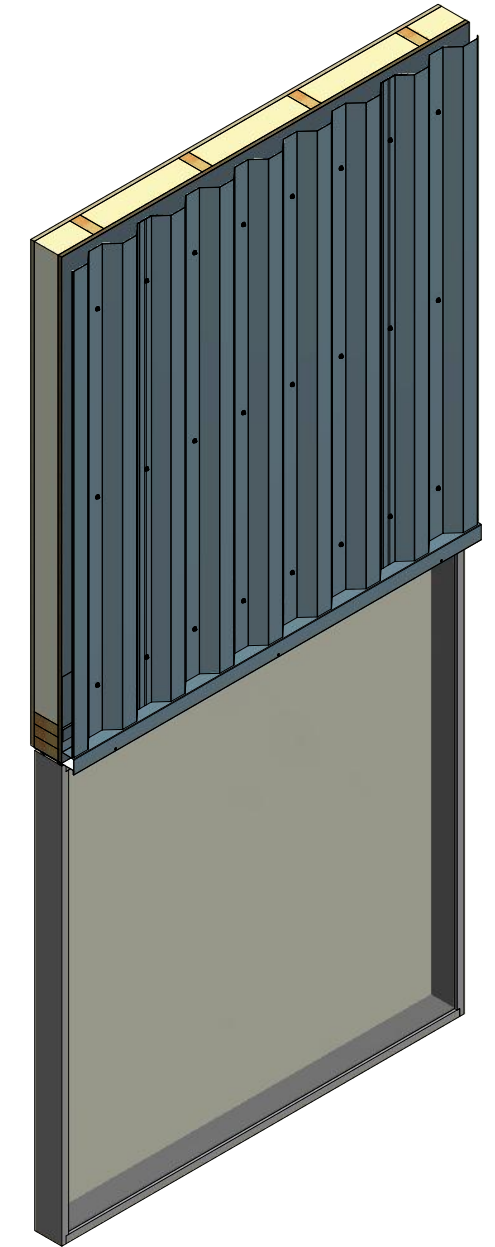

Vertical Panel

 ATAS INTERNATIONAL, INC Allentown PA 610-395-8445 Mesa AZ 480-558-7210	
TITLE 7.2 inch Rib Head Detail	
DWG. NO.	DR KRK DATE 2/1/2016
MATERIAL	APP DAS DATE 7/20/16
REV. NO.	SH. SIZE B SCALE X:X
DATE	DESCRIPTION OF REVISION
BY	APP