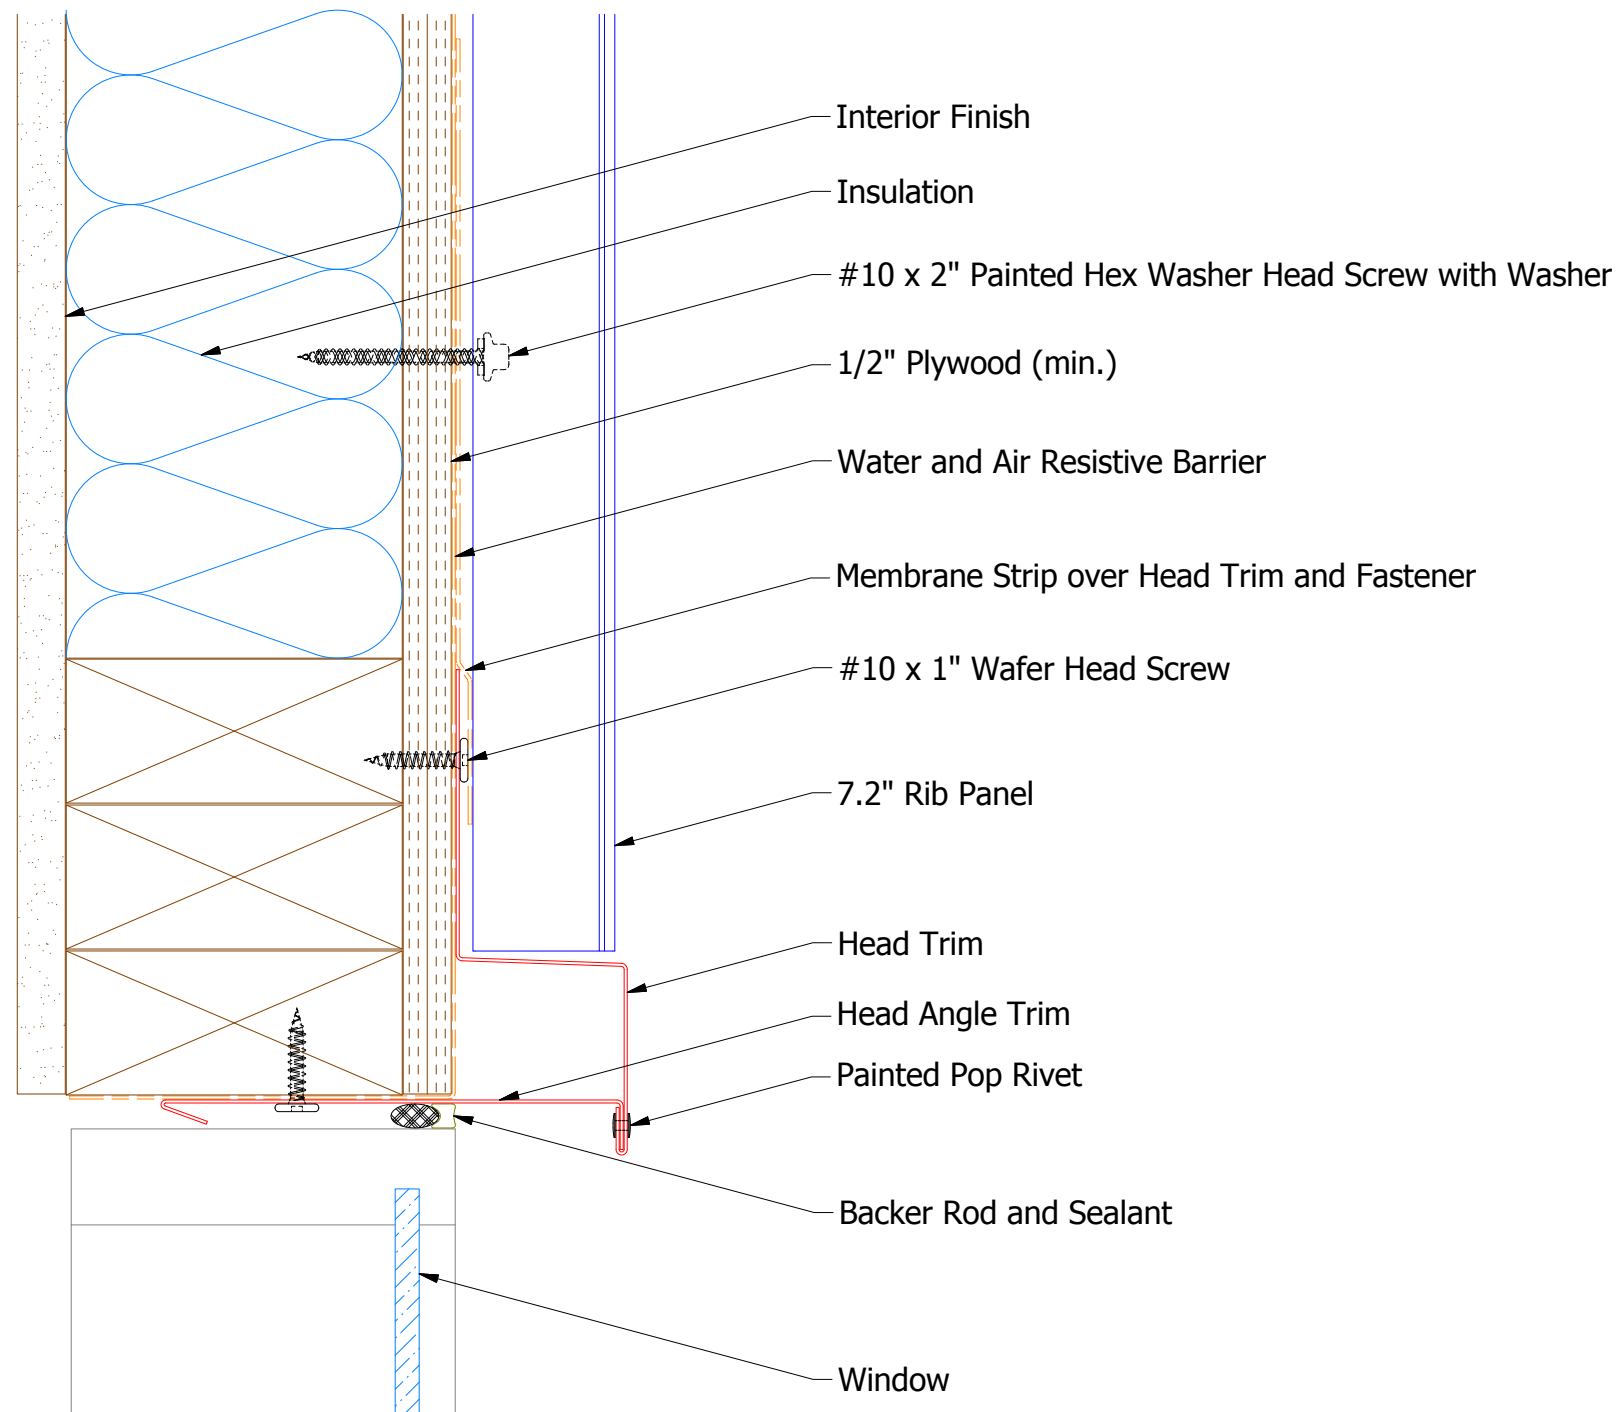

Vertical Panel

 ATAS INTERNATIONAL, INC Allentown PA 610-395-8445 Mesa AZ 480-558-7210	
TITLE 7.2 inch Rib Head Detail	
DWG. NO.	DR KRK DATE 2/1/2016
MATERIAL	APP DAS DATE 7/20/16
REV. NO.	SH. SIZE B SCALE X:X
DATE	DESCRIPTION OF REVISION
BY	APP

REV. NO.	DATE	DESCRIPTION OF REVISION	BY	APP