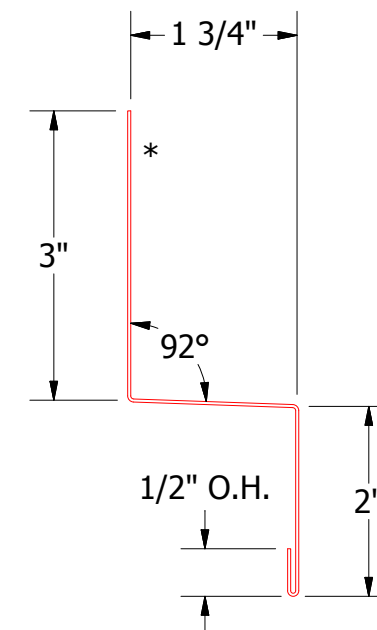

Vertical Panel

 ATAS INTERNATIONAL, INC Allentown PA 610-395-8445 Mesa AZ 480-558-7210	
TITLE 7.2 inch Rib Head Detail	
DWG. NO.	DR KRK DATE 2/1/2016
MATERIAL	APP DAS DATE 7/20/16
REV. NO.	SH. SIZE B SCALE X:X
DATE	DESCRIPTION OF REVISION
BY	APP