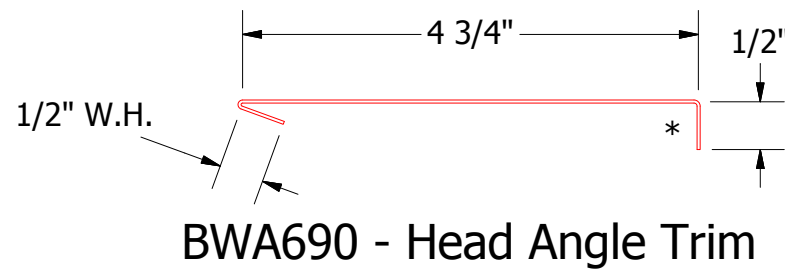

Vertical Panel

 ATAS INTERNATIONAL, INC Allentown PA 610-395-8445 Mesa AZ 480-558-7210	
TITLE 7.2 inch Rib Head Detail	
DWG. NO.	DR KRK DATE 2/1/2016
MATERIAL	APP DAS DATE 7/20/16
REV. NO.	SH. SIZE B SCALE X:X
DATE	DESCRIPTION OF REVISION
BY	APP