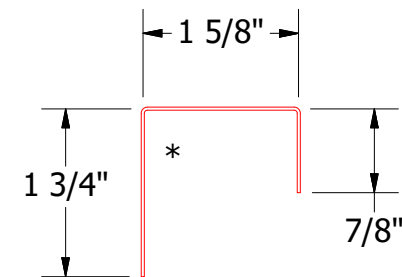

Vertical Panel

BWA270 - J Closure

ATAS INTERNATIONAL, INC
 Allentown PA
 610-395-8445
 Mesa AZ
 480-558-7210

TITLE **7.2 inch Rib Top of Wall Detail**

REV. NO.	DATE	DESCRIPTION OF REVISION	BY	APP	DWG. NO.	DR	KRK	DATE	2/2/2016
						APP	DAS	DATE	7/20/16
					MATERIAL	SH. SIZE	B	SCALE	X:X