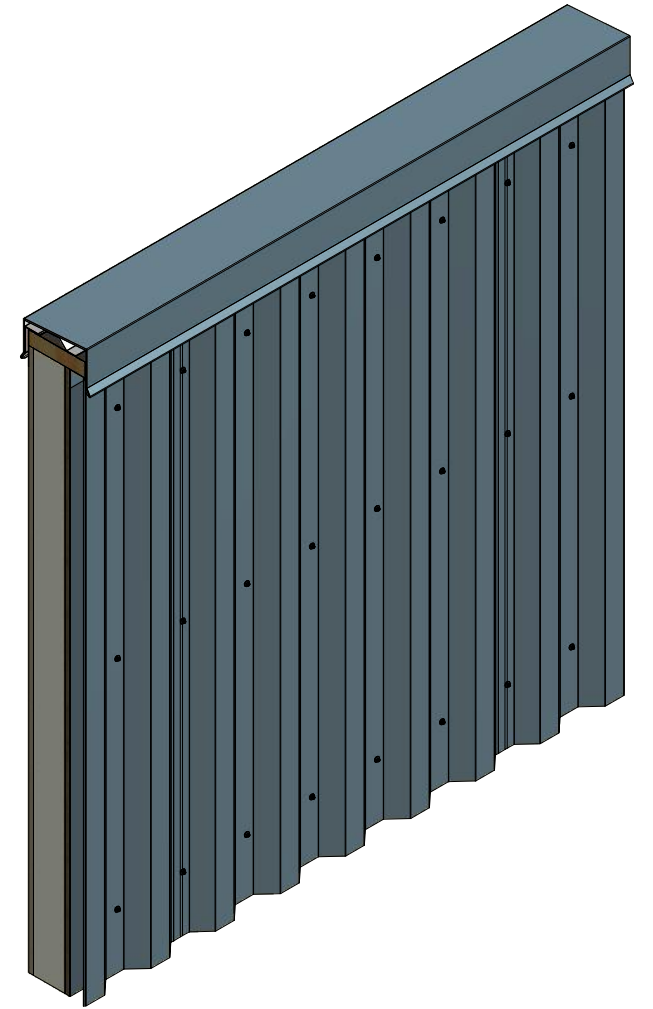

Vertical Panel

BWA270 - J Closure

ATAS INTERNATIONAL, INC
 Allentown PA
 610-395-8445
 Mesa AZ
 480-558-7210

TITLE **7.2 inch Rib Top of Wall Detail**

REV. NO.	DATE	DESCRIPTION OF REVISION	BY	APP	DWG. NO.	DR	KRK	DATE	2/2/2016
						APP	DAS	DATE	7/20/16
					MATERIAL	SH. SIZE	B	SCALE	X:X