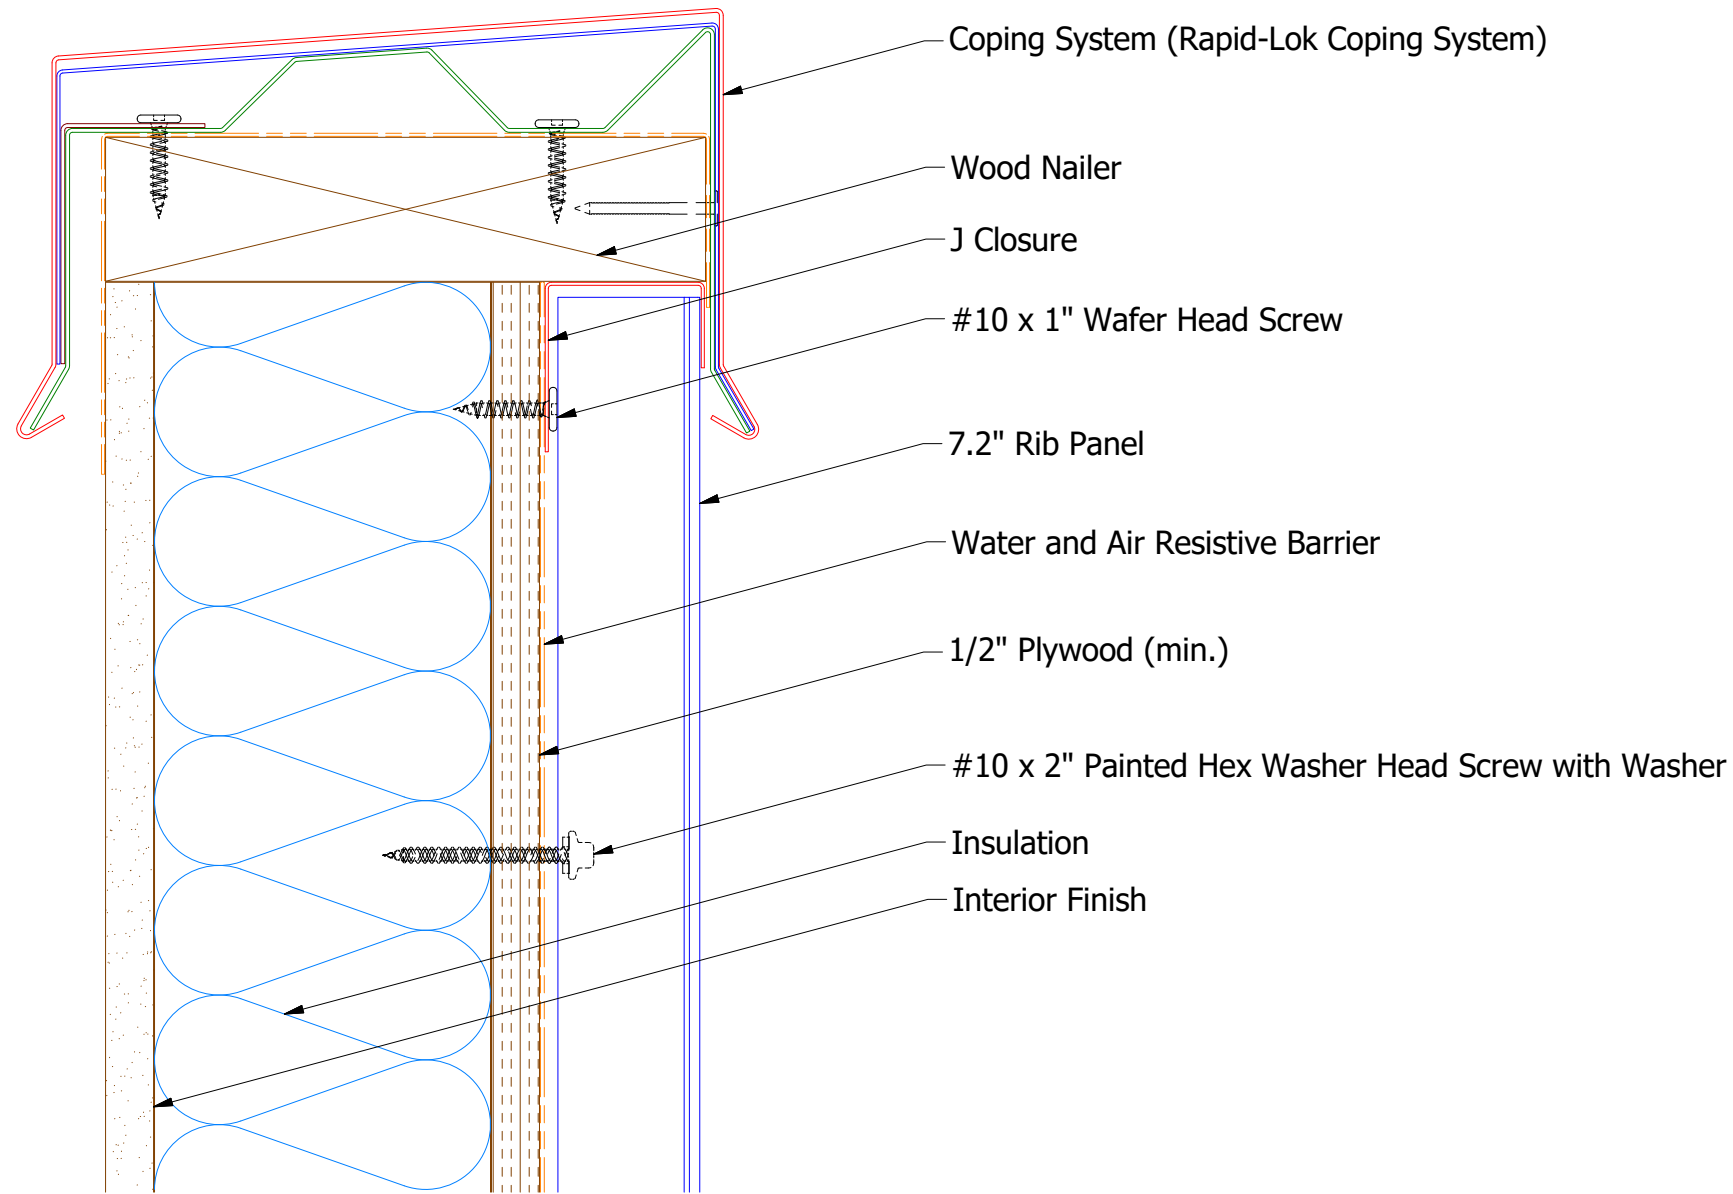

Vertical Panel

BWA270 - J Closure

ATAS INTERNATIONAL, INC
 Allentown PA
 610-395-8445
 Mesa AZ
 480-558-7210

TITLE **7.2 inch Rib Top of Wall Detail**

REV. NO.	DATE	DESCRIPTION OF REVISION	BY	APP	DWG. NO.	DR	KRK	DATE	2/2/2016
						APP	DAS	DATE	7/20/16
					MATERIAL	SH. SIZE	B	SCALE	X:X