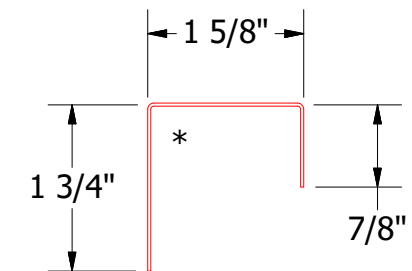

Vertical Panel

BWA270-J Closure

ATAS INTERNATIONAL, INC
 Allentown PA
 610-395-8445
 Mesa AZ
 480-558-7210

7.2 Inch Rib Open Top of Wall Detail

REV. NO.	DATE	DESCRIPTION OF REVISION	BY	APP	DWG. NO.	DR	DATE
						DMR	8/29/2016
						APP	DATE
					MATERIAL	SH. SIZE	SCALE
						B	X:X