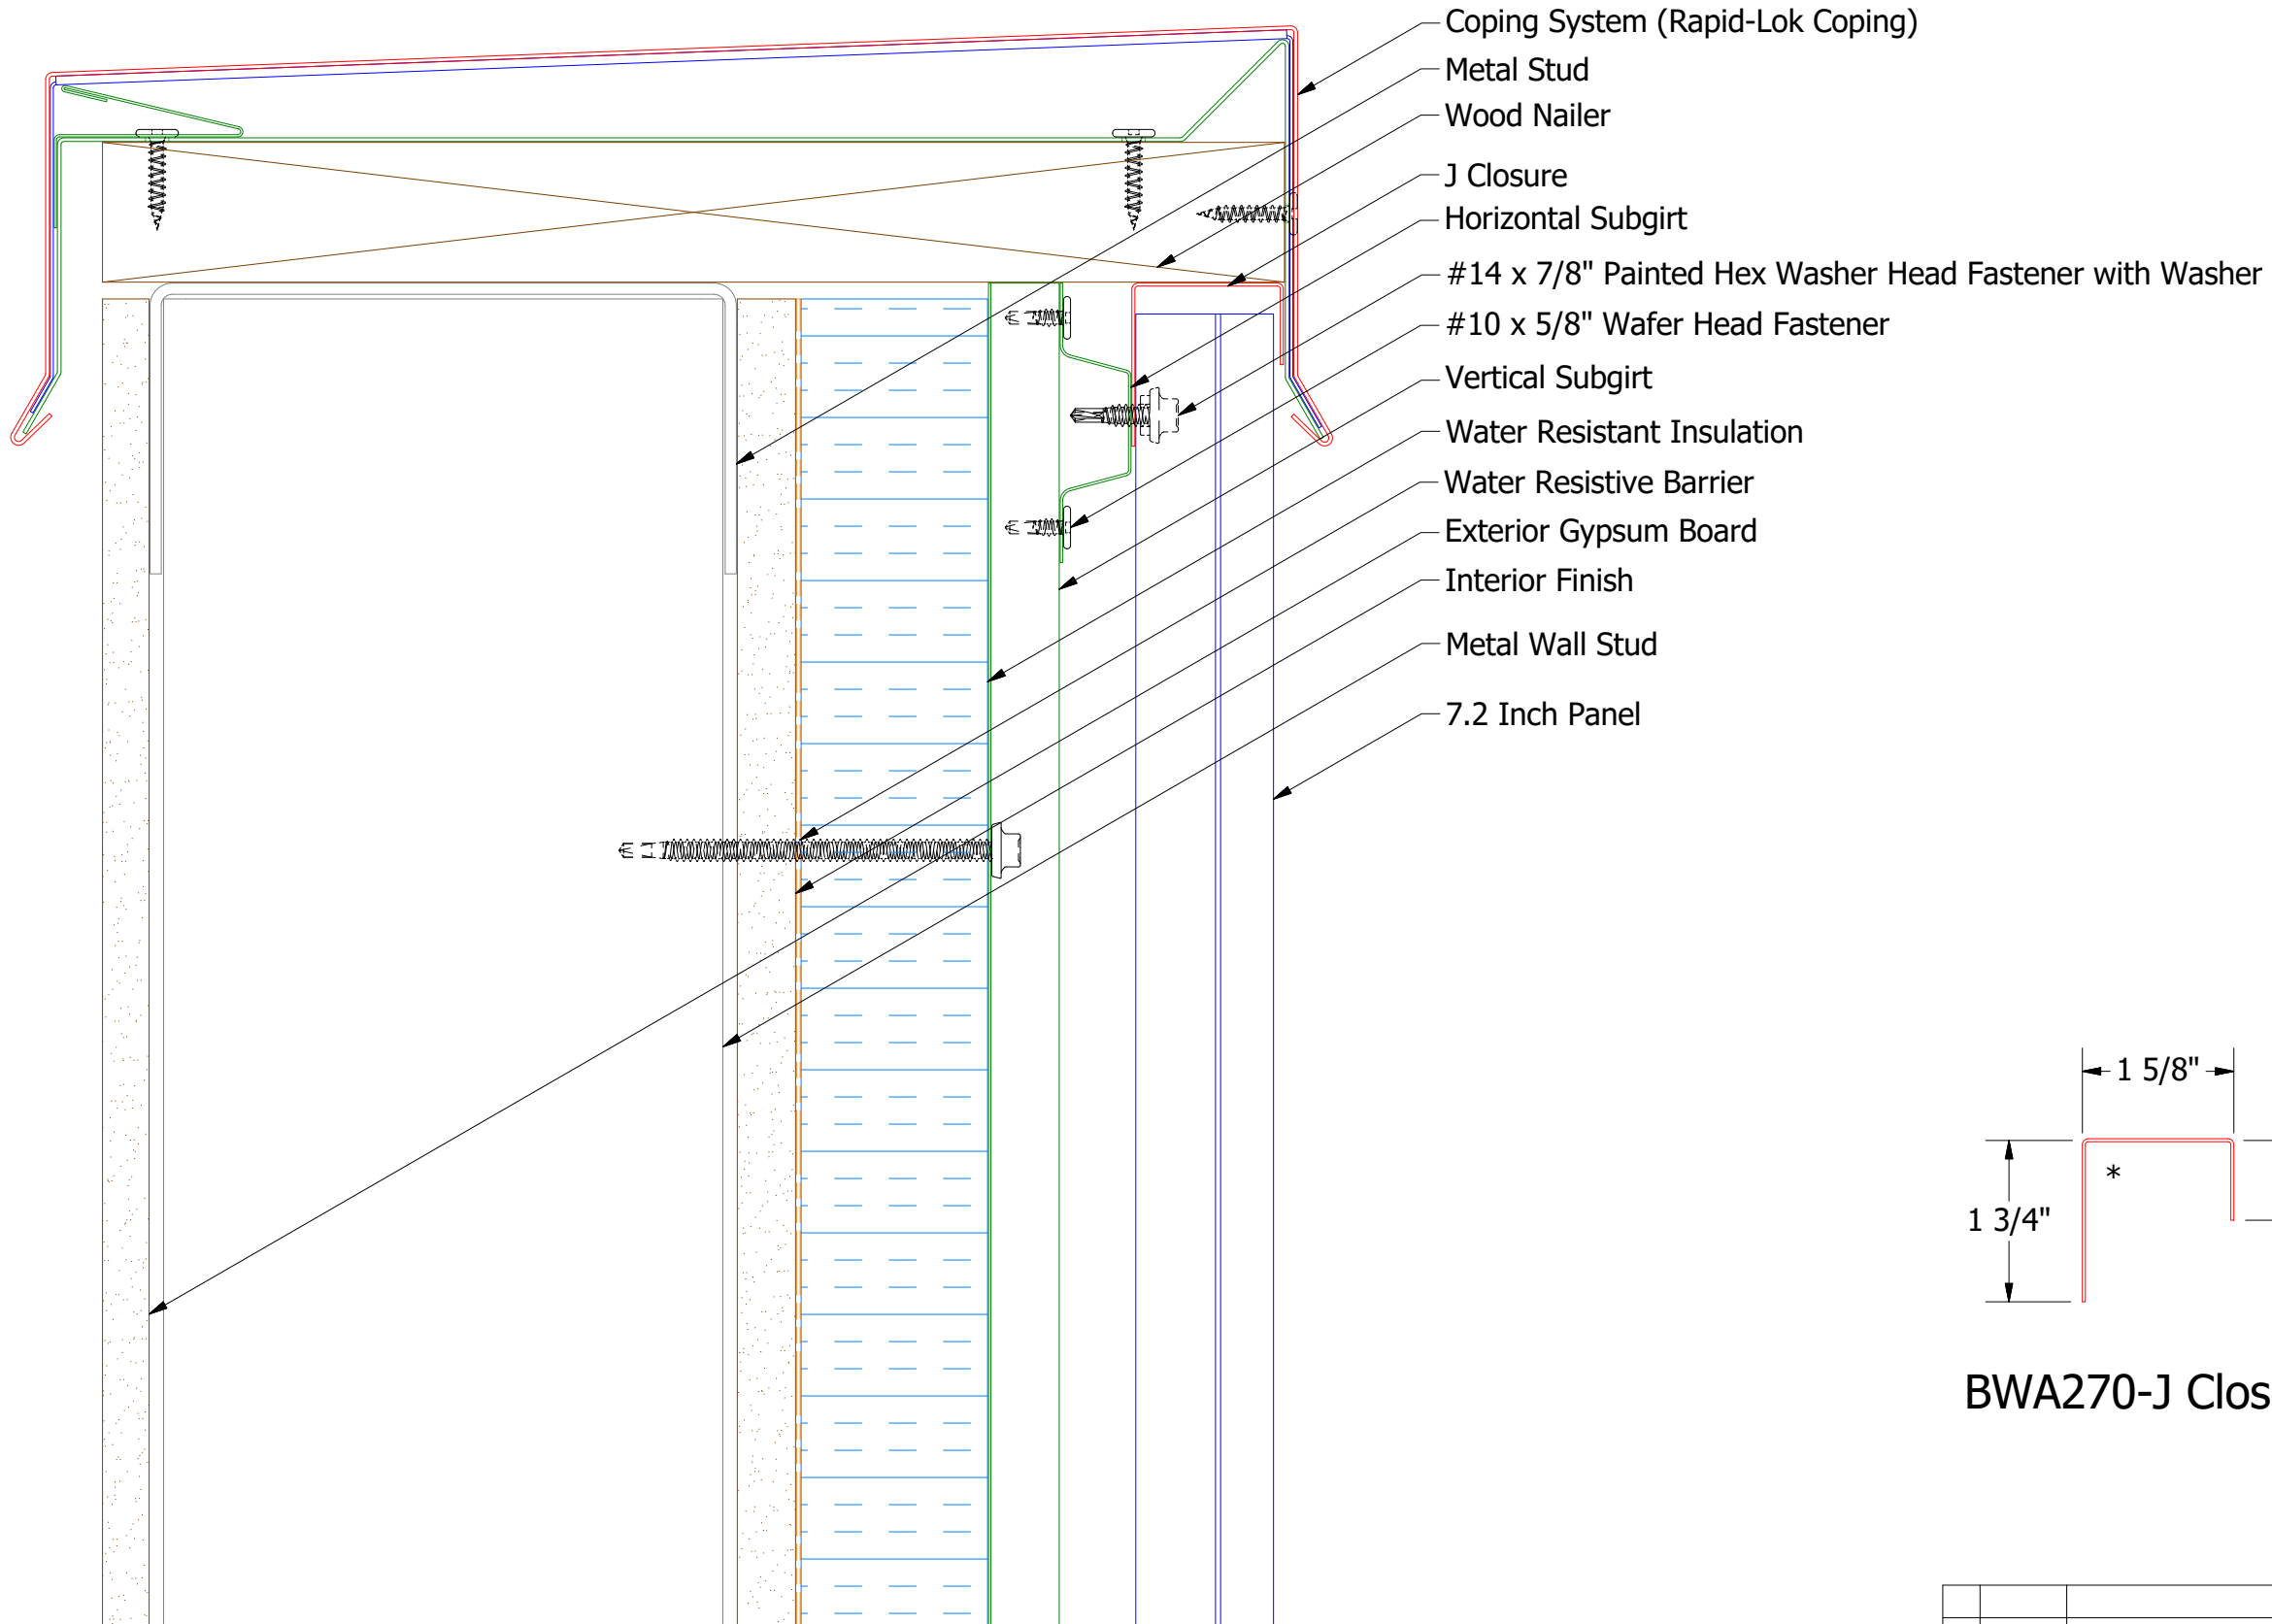

Vertical Panel

BWA270-J Closure

ATAS INTERNATIONAL, INC
 Allentown PA
 610-395-8445
 Mesa AZ
 480-558-7210

7.2 Inch Rib Open Top of Wall Detail

REV. NO.	DATE	DESCRIPTION OF REVISION	BY	APP	DWG. NO.	DR	DATE
						DMR	8/29/2016
						APP	DATE
					MATERIAL	SH. SIZE	SCALE
						B	X:X