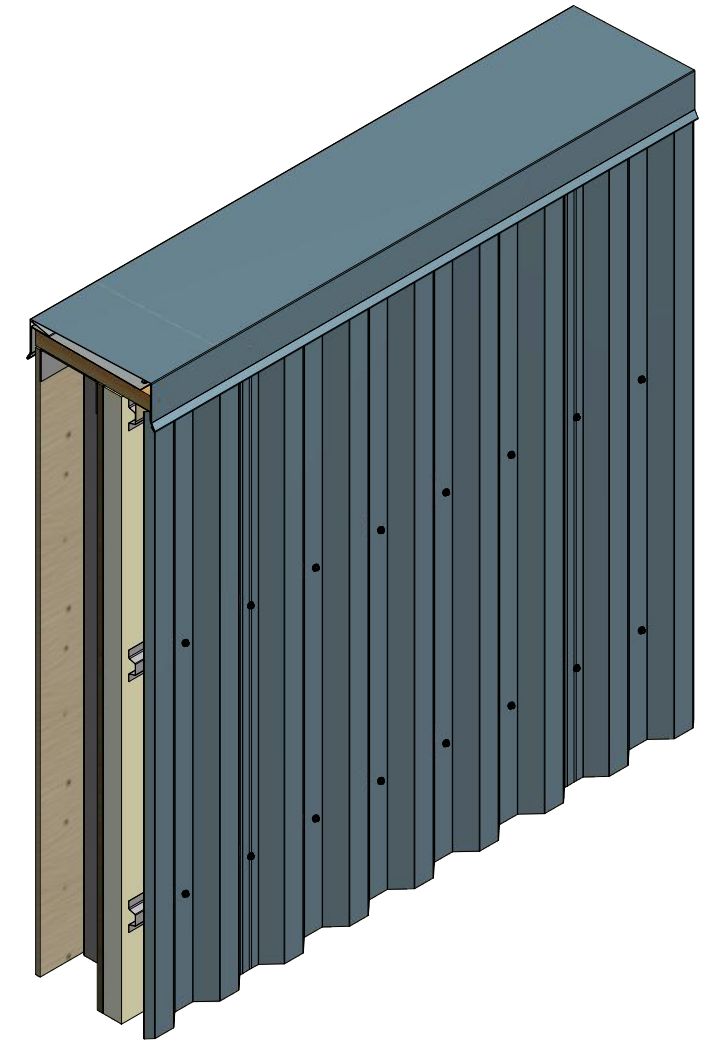

Vertical Panel

BWA270-J Closure

ATAS INTERNATIONAL, INC
 Allentown PA
 610-395-8445
 Mesa AZ
 480-558-7210

7.2 Inch Rib Open Top of Wall Detail

REV. NO.	DATE	DESCRIPTION OF REVISION	BY	APP	DWG. NO.	DR	DATE
						DMR	8/29/2016
						APP	DATE
					MATERIAL	SH. SIZE	SCALE
						B	X:X