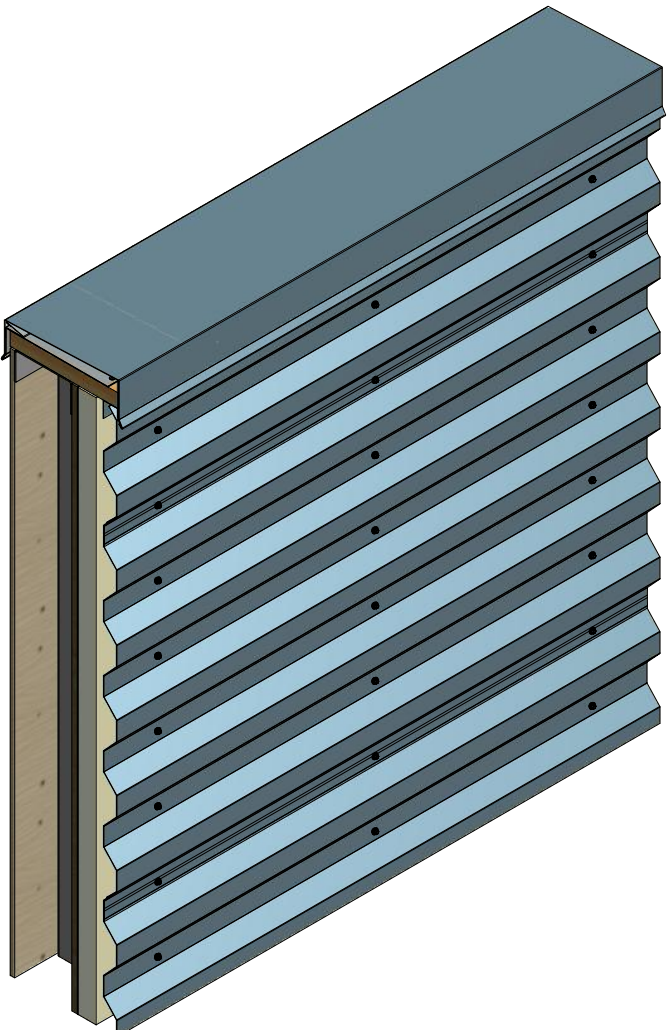

Horizontal Panel

BWA270-J Closure

ATAS INTERNATIONAL, INC
 Allentown PA
 610-395-8445
 Mesa AZ
 480-558-7210

7.2 Inch Rib Open Top of Wall Detail

REV. NO.	DATE	DESCRIPTION OF REVISION	BY	APP	DWG. NO.	DR	DATE
						DMR	8/29/2016
					MATERIAL	APP	DATE
					SH. SIZE	B	SCALE X:X