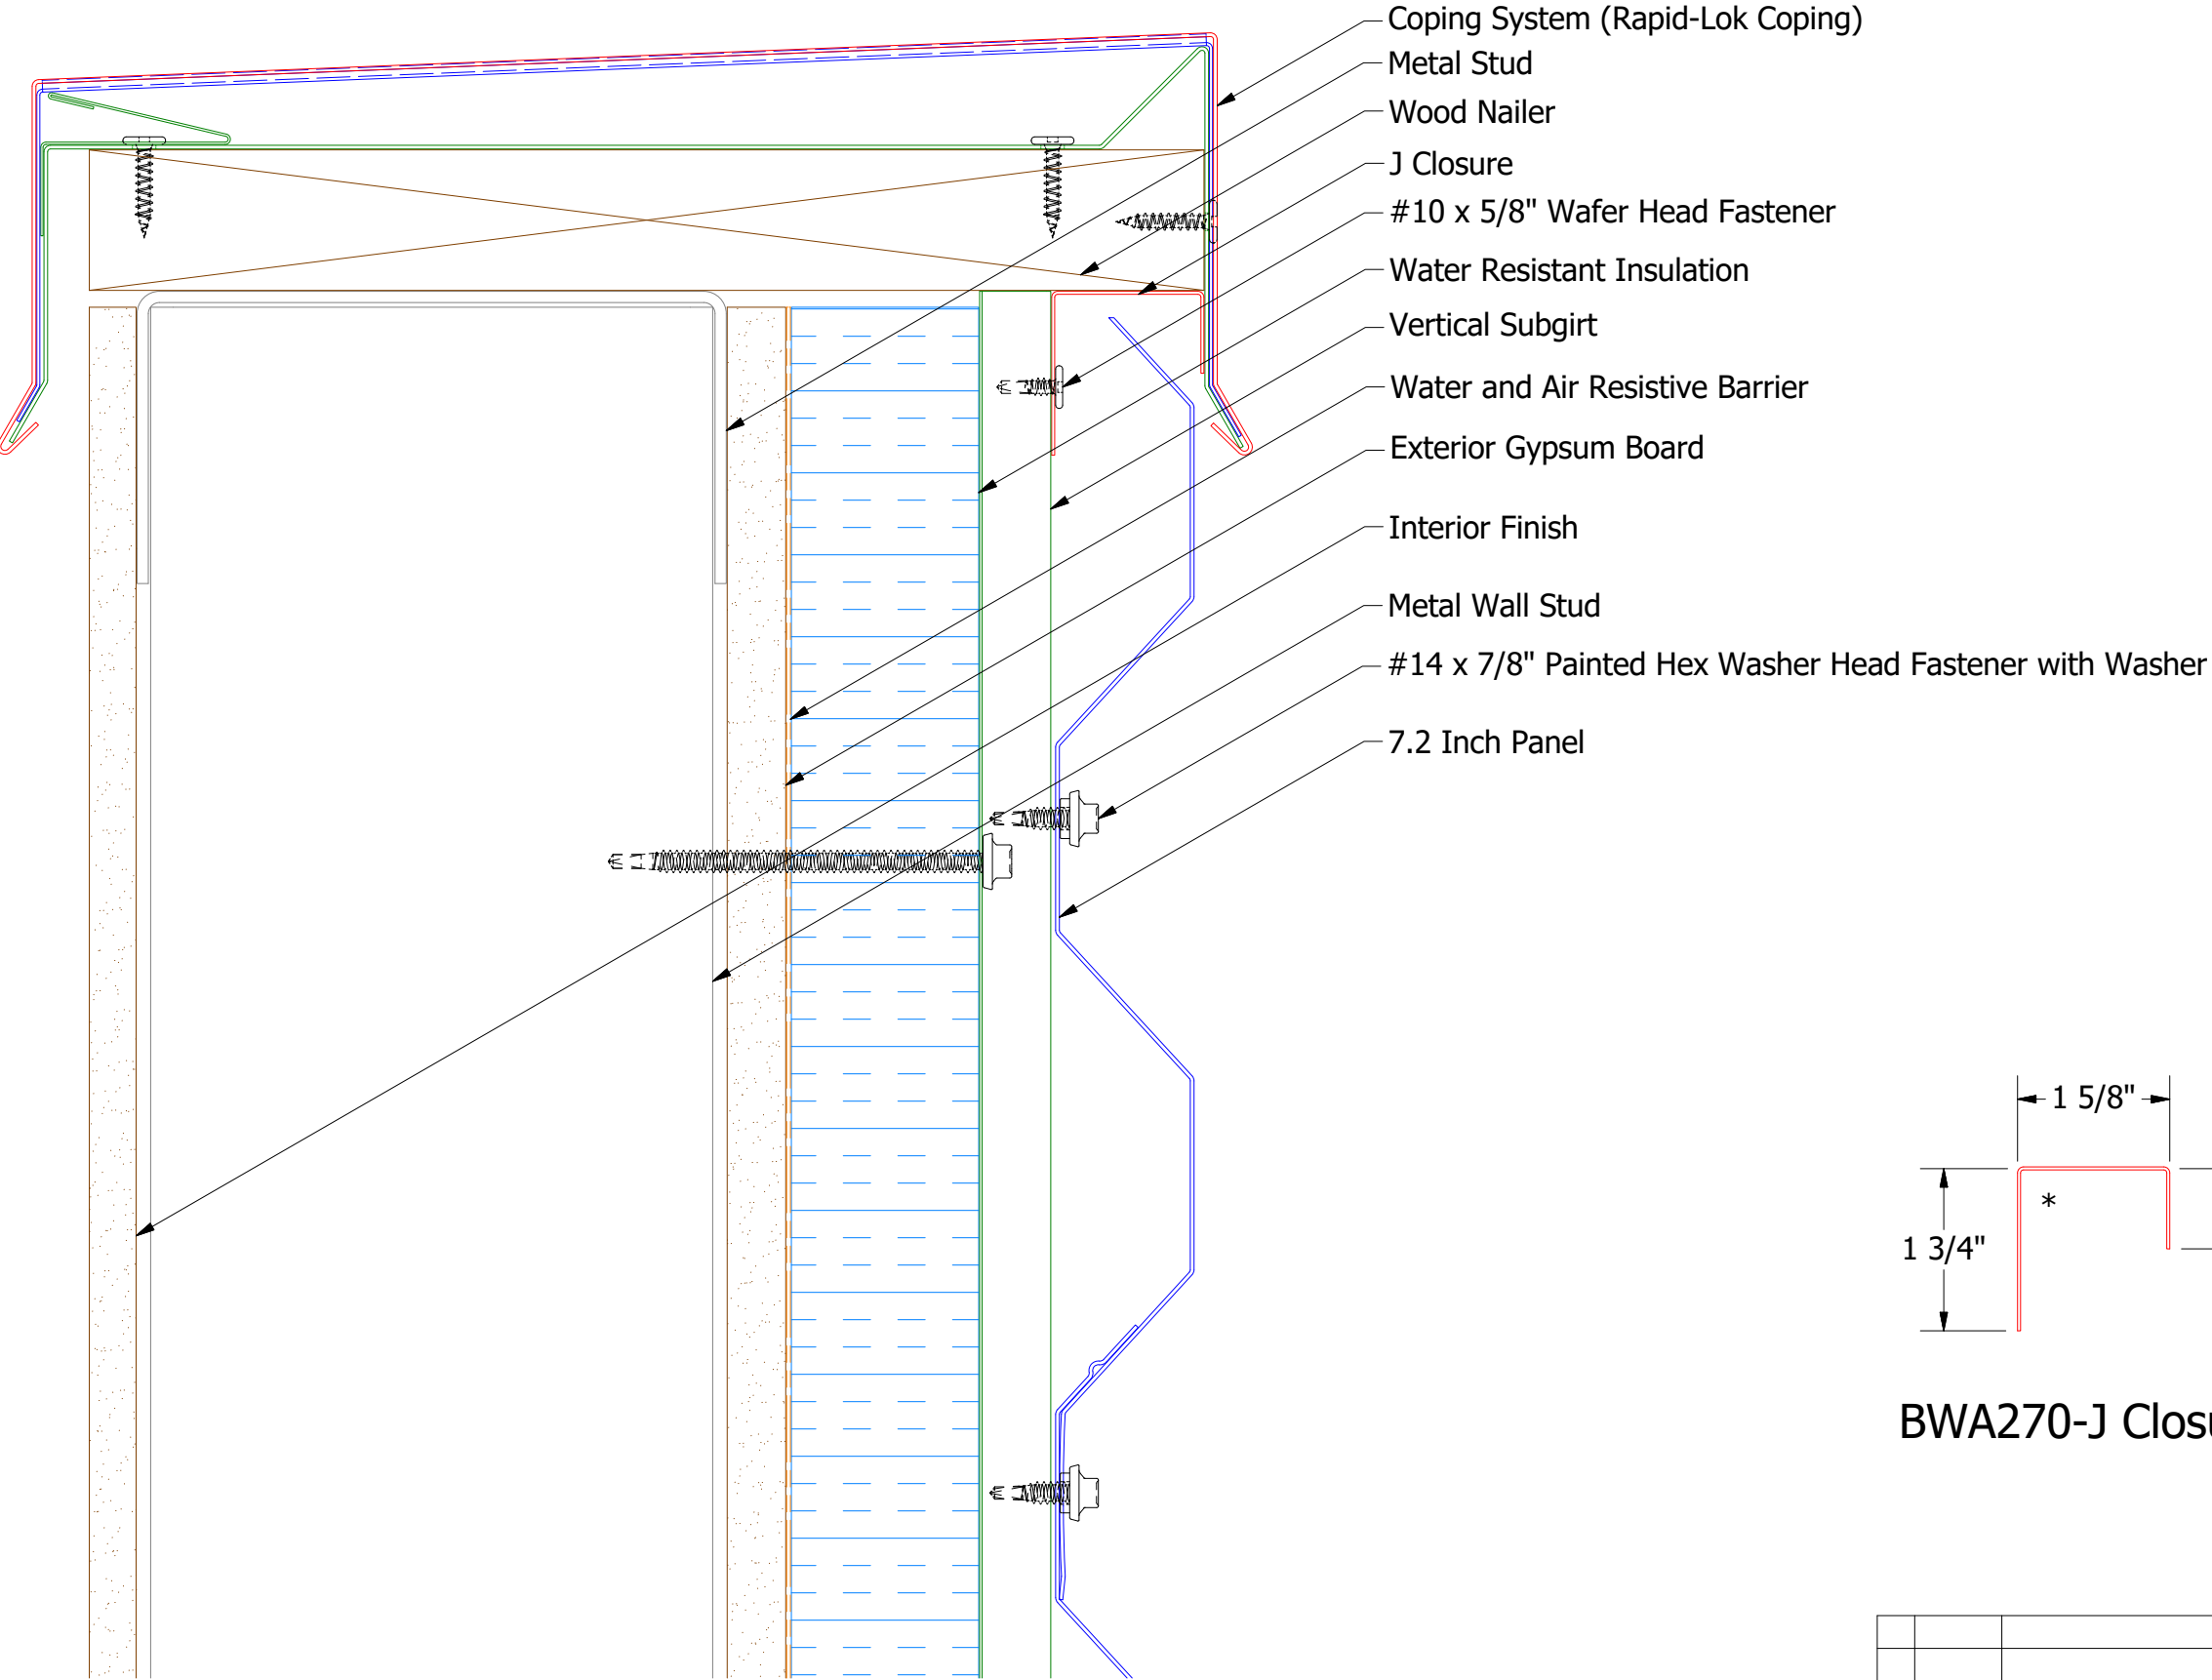

Horizontal Panel

BWA270-J Closure

ATAS INTERNATIONAL, INC
 Allentown PA
 610-395-8445
 Mesa AZ
 480-558-7210

7.2 Inch Rib Open Top of Wall Detail

REV. NO.	DATE	DESCRIPTION OF REVISION	BY	APP	DWG. NO.	DR	DATE
						DMR	8/29/2016
					MATERIAL	APP	DATE
					SH. SIZE	B	SCALE X:X