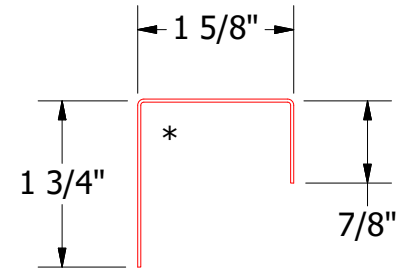

Horizontal Panel

BWA270-J Closure

ATAS INTERNATIONAL, INC
 Allentown PA
 610-395-8445
 Mesa AZ
 480-558-7210

7.2 Inch Rib Open Top of Wall Detail

REV. NO.	DATE	DESCRIPTION OF REVISION	BY	APP	DWG. NO.	DR	DATE
						DMR	8/29/2016
					MATERIAL	APP	DATE
					SH. SIZE	B	SCALE X:X