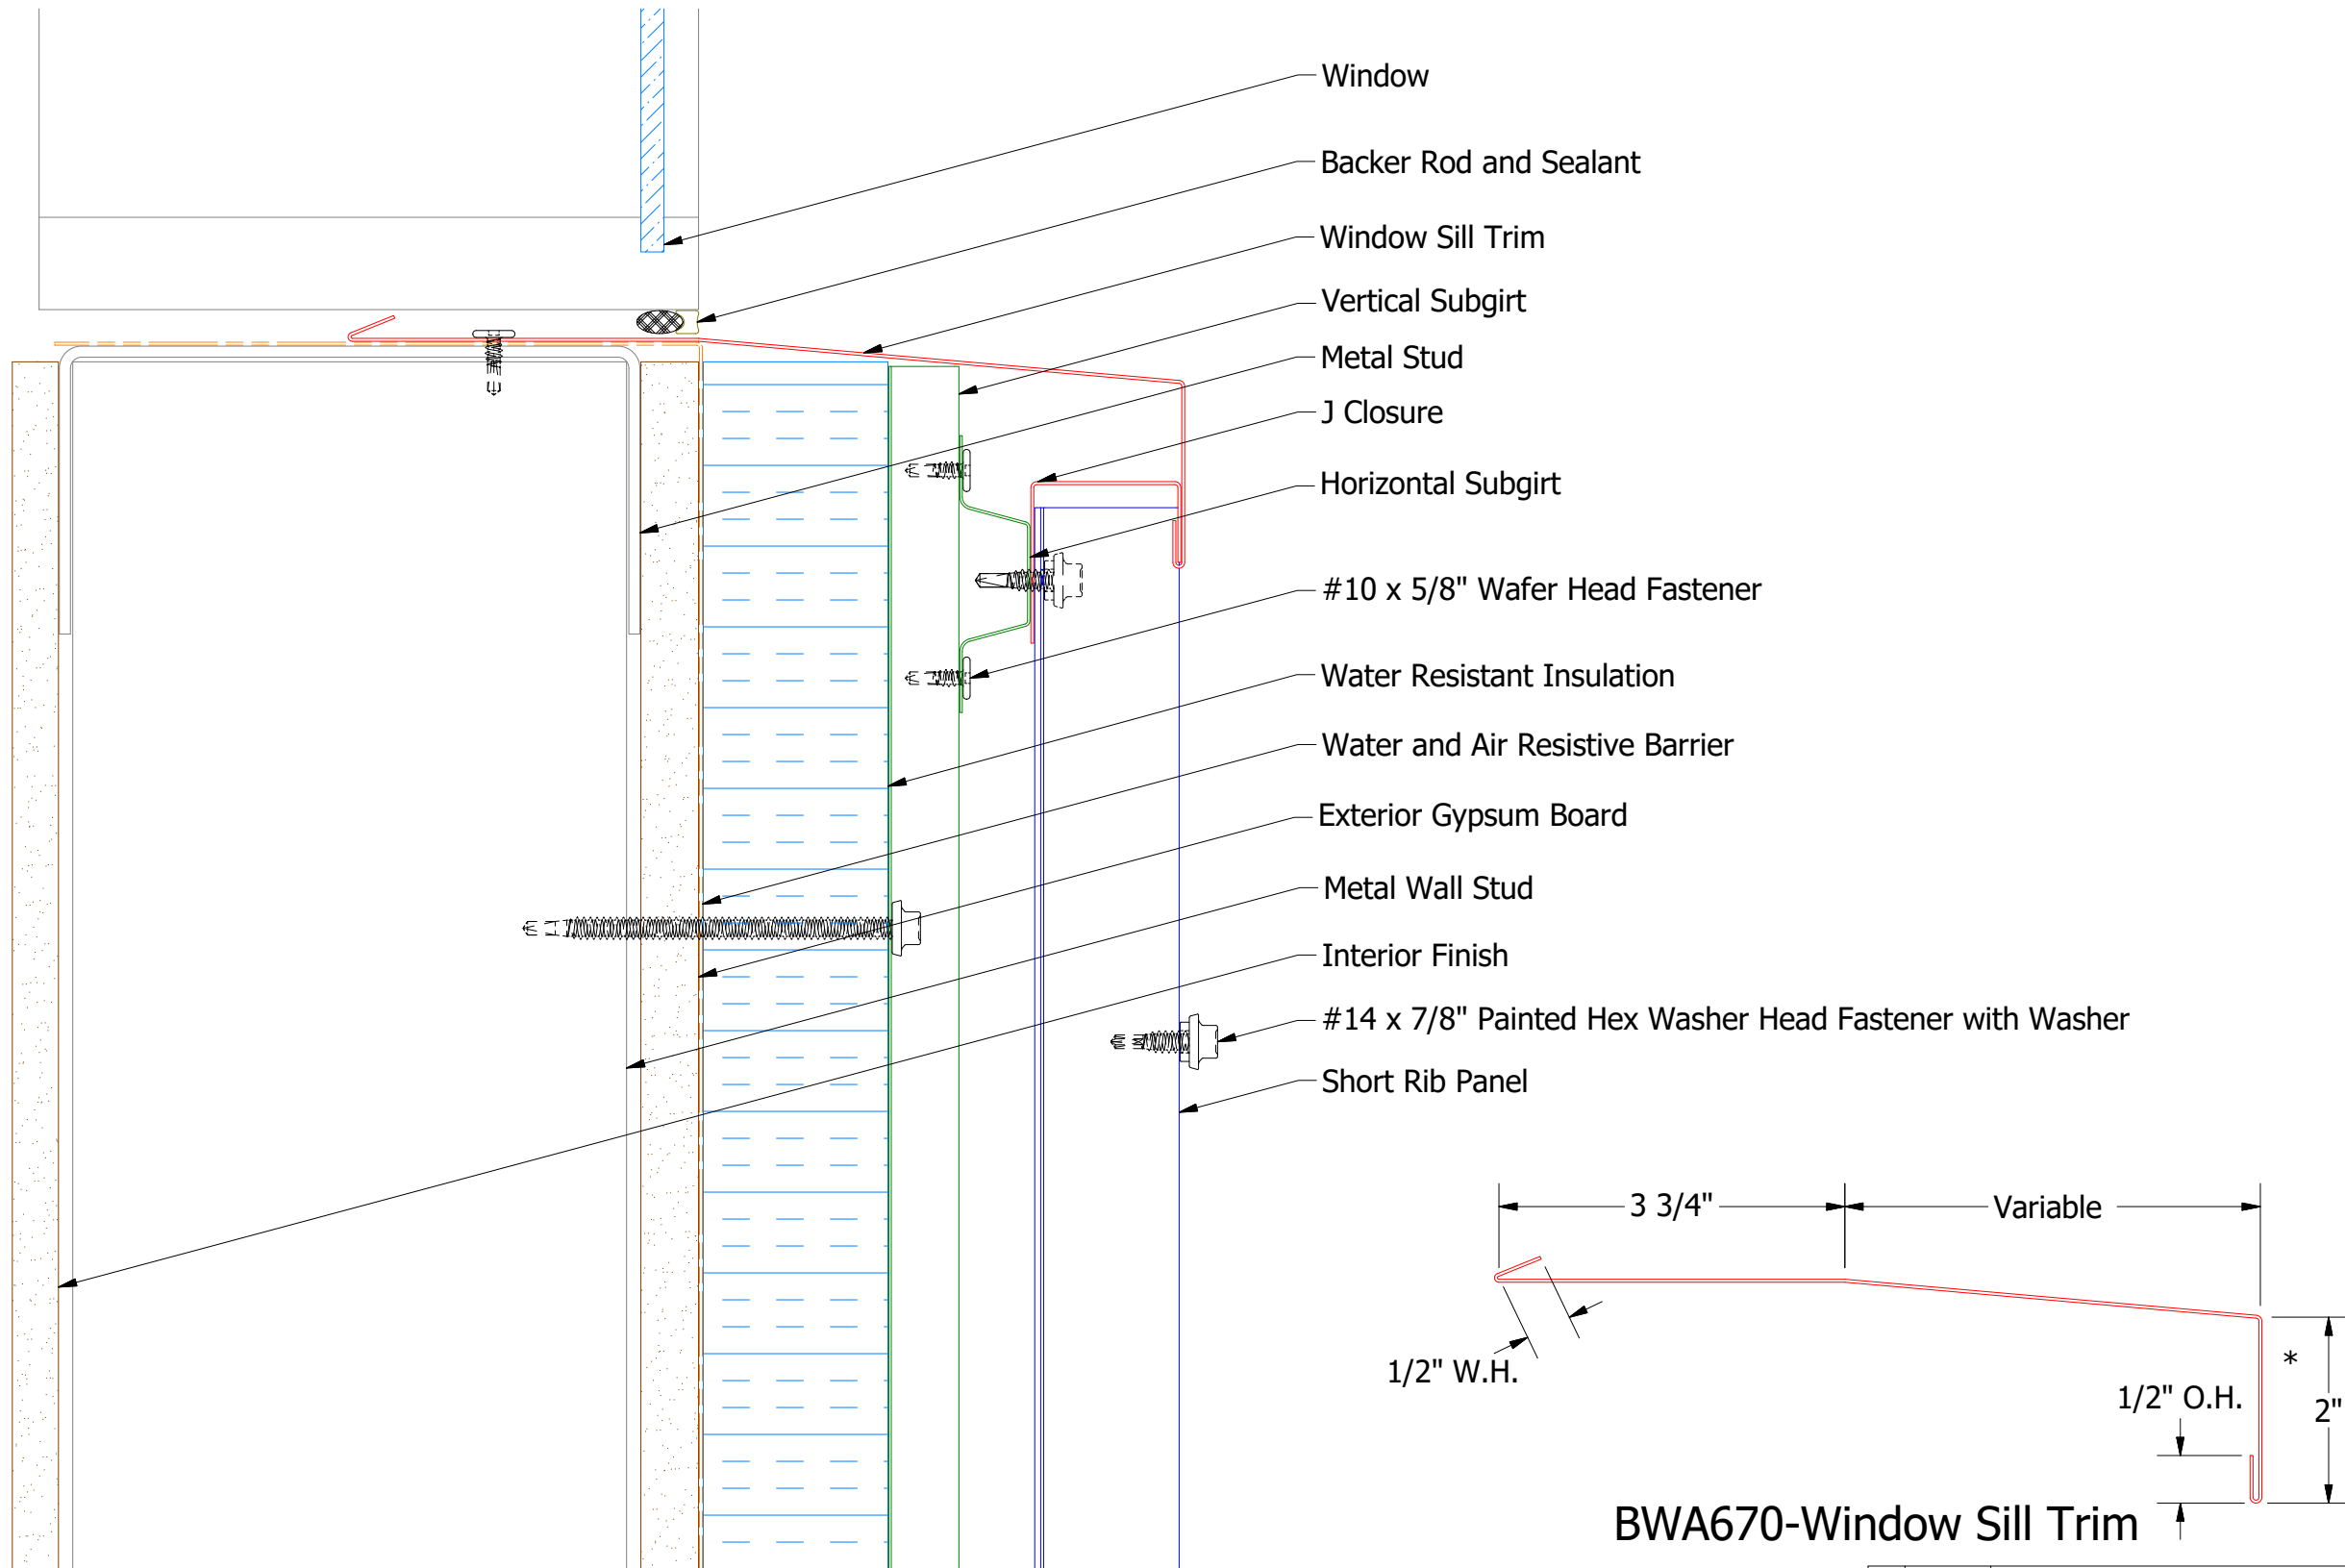

# Vertical Panel

**BWA270-J Channel**

**BWA670-Window Sill Trim**

**ATAS INTERNATIONAL, INC**  
 Allentown PA  
 610-395-8445  
 Mesa AZ  
 480-558-7210

**Belvedere Short Rib Window Sill Detail**  
 DWG. NO.      DR      DMR      DATE 8/26/2016  
 APP      DATE  
 MATERIAL      SH. SIZE B      SCALE X:X

REV. NO.	DATE	DESCRIPTION OF REVISION	BY	APP