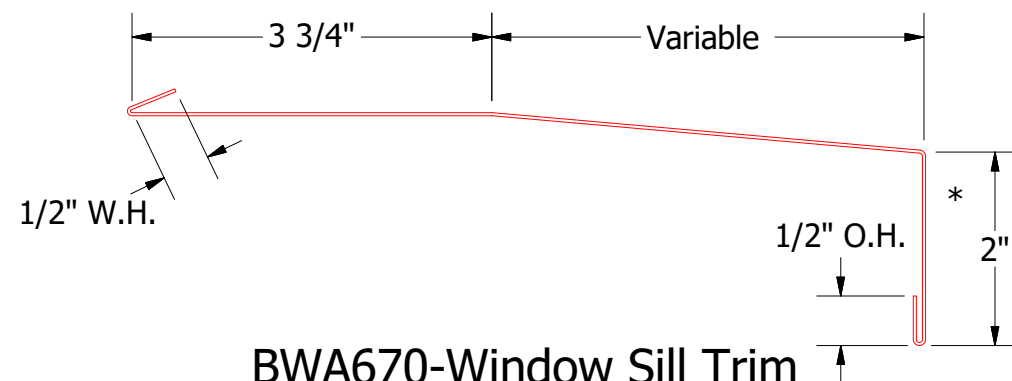

Horizontal Panel

BWA670-Window Sill Trim

BWA270-J Closure

ATAS ATAS INTERNATIONAL, INC
 Allentown PA
 610-395-8445
 Mesa AZ
 480-558-7210

TITLE
Belvedere Short Rib Window Sill Detail

REV. NO.	DATE	DESCRIPTION OF REVISION	BY	APP	DWG. NO.	DR	DATE
						DMR	8/26/2016
					MATERIAL	APP	DATE
					SH. SIZE	B	SCALE
							X:X