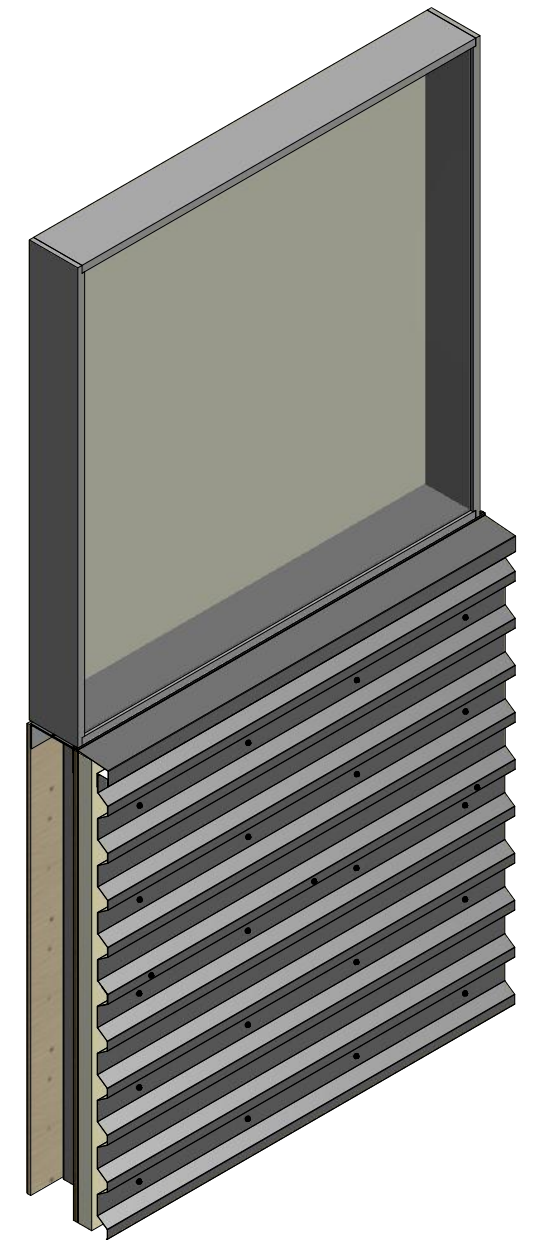

Horizontal Panel

BWA670-Window Sill Trim

BWA270-J Closure

ATAS ATAS INTERNATIONAL, INC
 Allentown PA
 610-395-8445
 Mesa AZ
 480-558-7210

TITLE
Belvedere Short Rib Window Sill Detail

REV. NO.	DATE	DESCRIPTION OF REVISION	BY	APP	DWG. NO.	DR	DATE
						DMR	8/26/2016
					MATERIAL	APP	DATE
					SH. SIZE	B	SCALE
							X:X