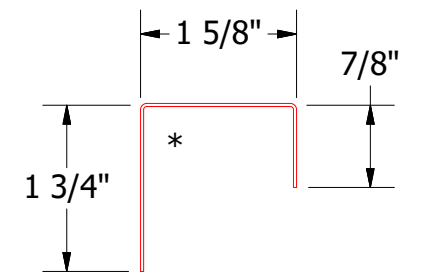

Horizontal Panel

BWA670-Window Sill Trim

BWA270-J Closure

ATAS ATAS INTERNATIONAL, INC
 Allentown PA
 610-395-8445
 Mesa AZ
 480-558-7210

TITLE
Belvedere Short Rib Window Sill Detail

REV. NO.	DATE	DESCRIPTION OF REVISION	BY	APP	DWG. NO.	DR	DATE
						DMR	8/26/2016
					MATERIAL	APP	DATE
					SH. SIZE	B	SCALE
							X:X