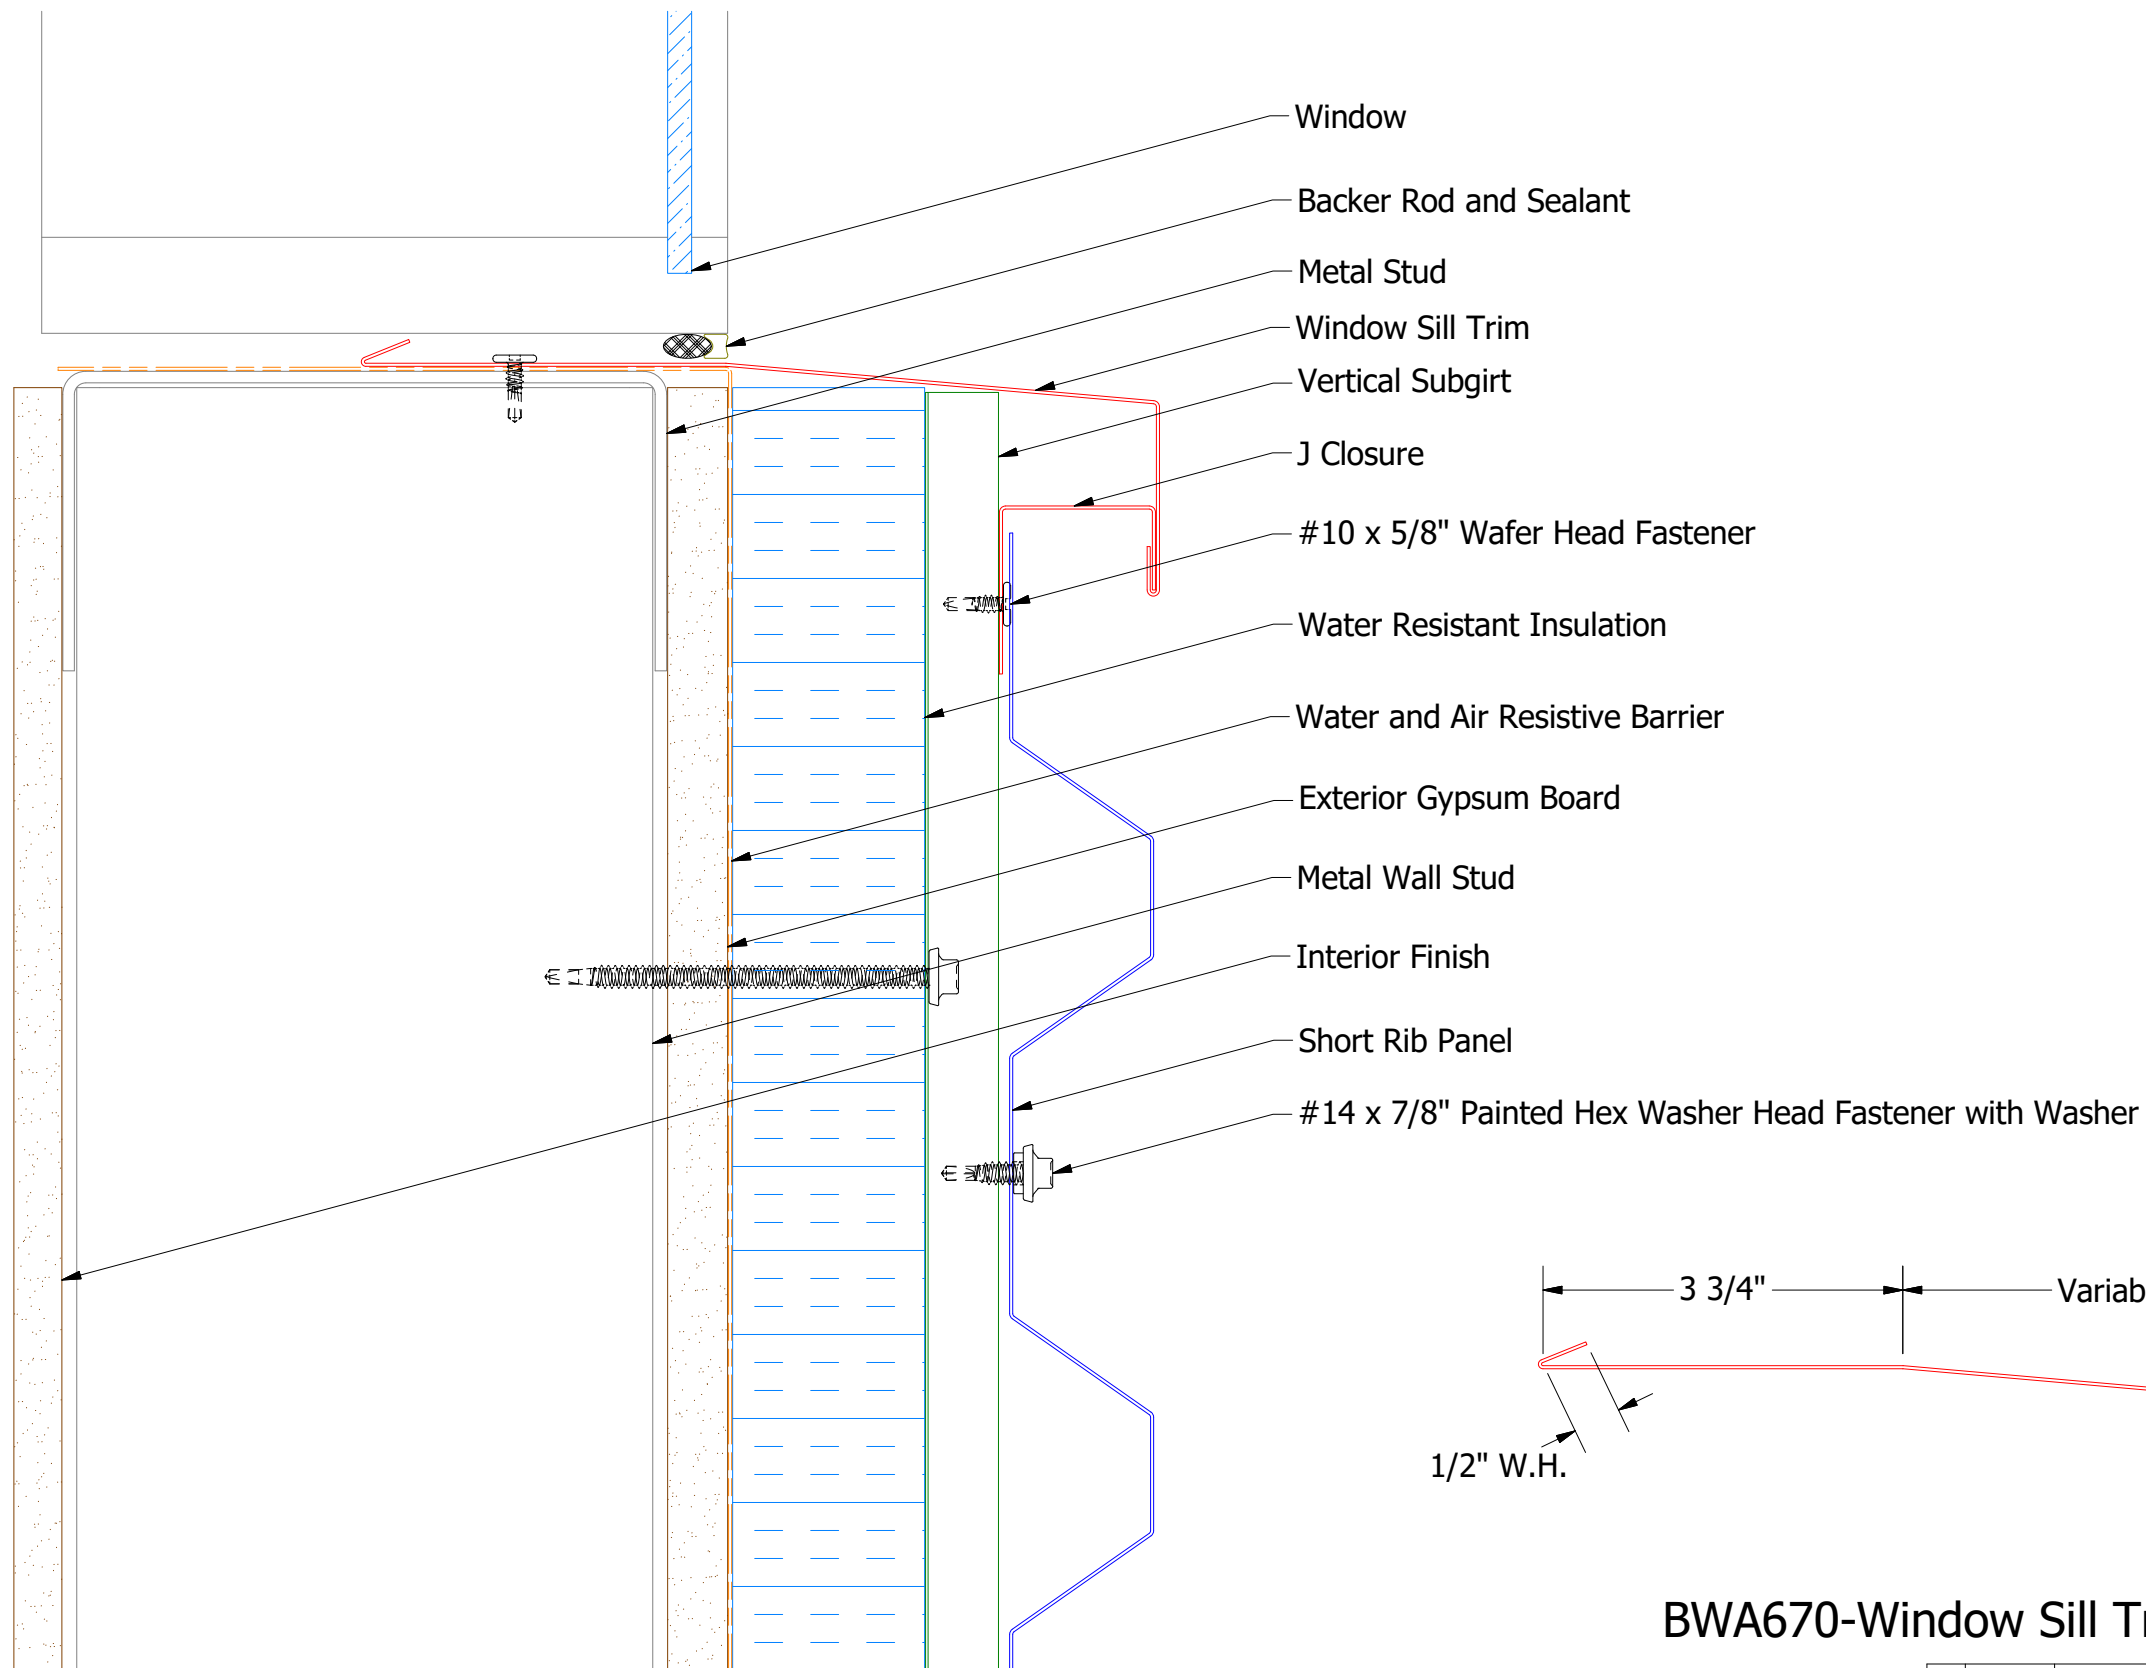

Horizontal Panel

BWA670-Window Sill Trim

BWA270-J Closure

ATAS ATAS INTERNATIONAL, INC
 Allentown PA
 610-395-8445
 Mesa AZ
 480-558-7210

TITLE
Belvedere Short Rib Window Sill Detail

REV. NO.	DATE	DESCRIPTION OF REVISION	BY	APP	DWG. NO.	DR	DATE
						DMR	8/26/2016
					MATERIAL	APP	DATE
					SH. SIZE	B	SCALE
							X:X